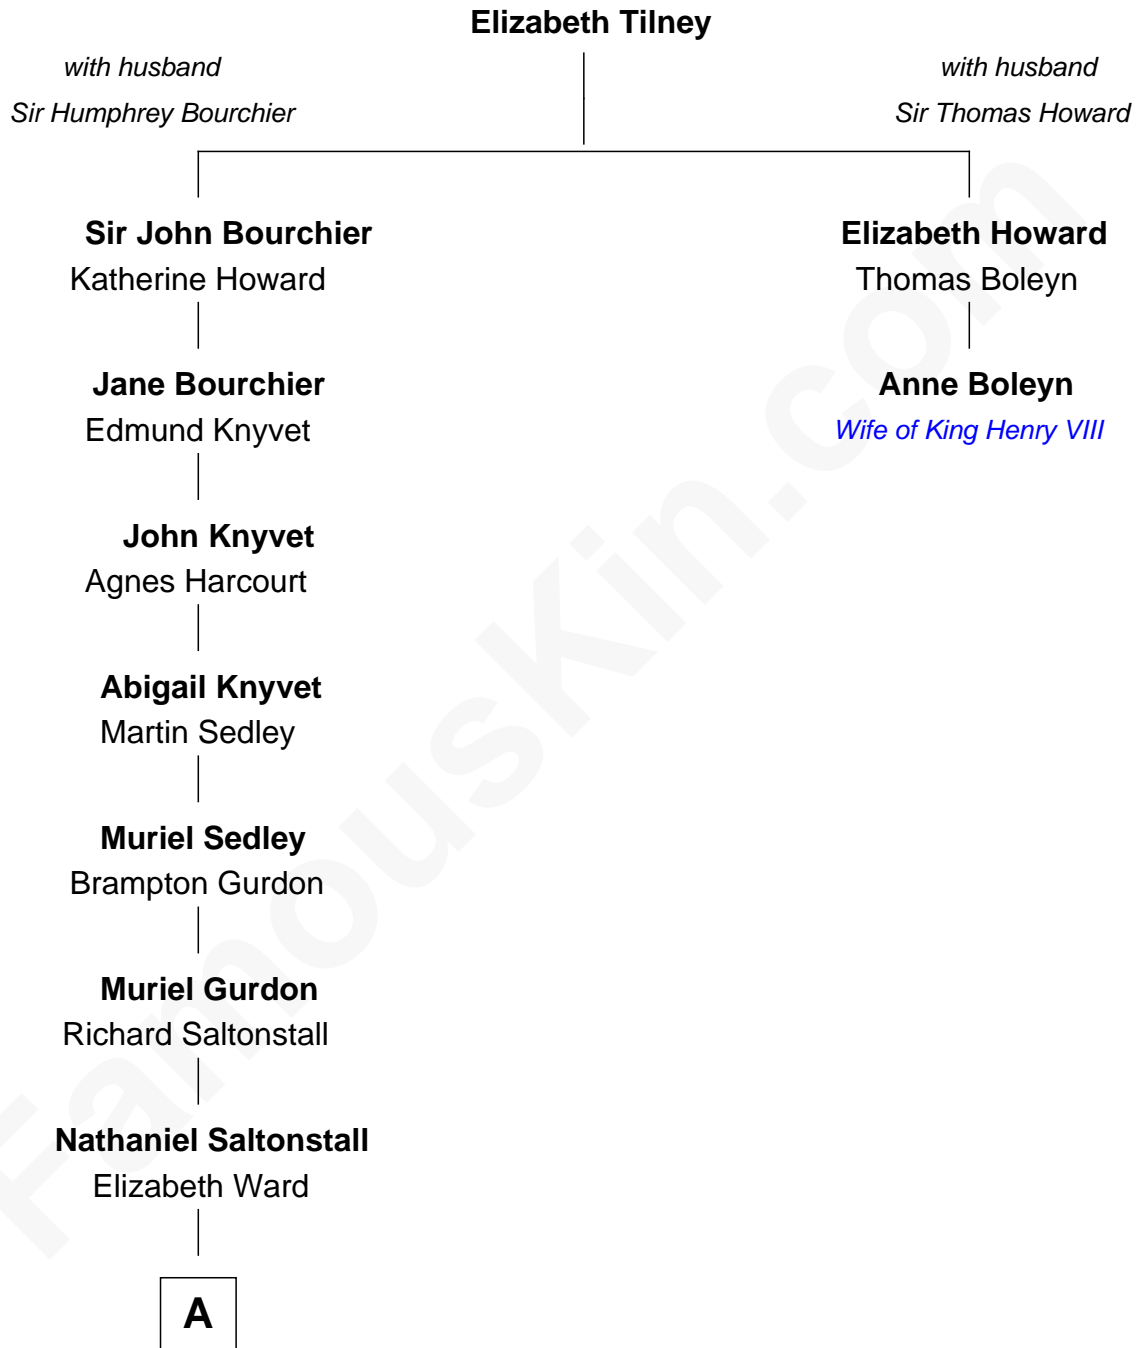

FamousKin.com

Relationship Chart of

Angela Y. Davis

Civil Rights Activist and former Black Panther

1st cousin 15 times removed of

Anne Boleyn

2nd Wife of King Henry VIII

A

Gov. Gurdon Saltonstall

Jerusha Richards

Elizabeth Saltonstall

Richard Christophers

Sarah Christophers

James Mumford

Robinson Mumford

Sarah Coit