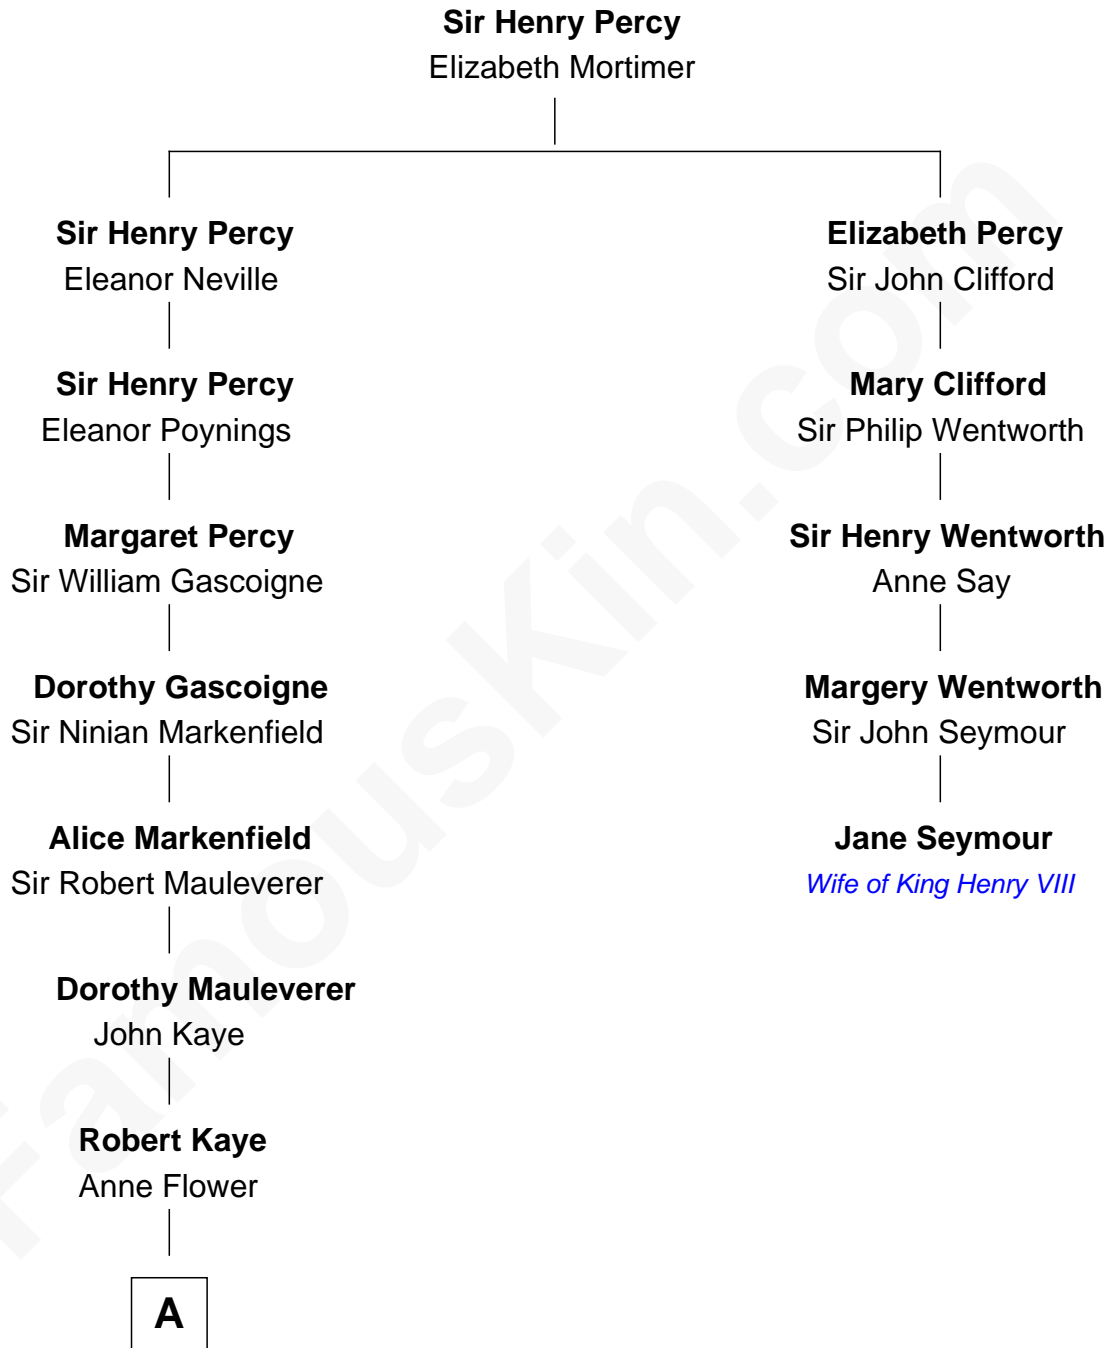

FamousKin.com

Relationship Chart of

Angela Y. Davis

Civil Rights Activist and former Black Panther

4th cousin 15 times removed of

Jane Seymour

3rd Wife of King Henry VIII

A

Grace Kaye

Richard Saltonstall

Richard Saltonstall

Muriel Gurdon

Nathaniel Saltonstall

Elizabeth Ward

Gov. Gurdon Saltonstall

Jerusha Richards