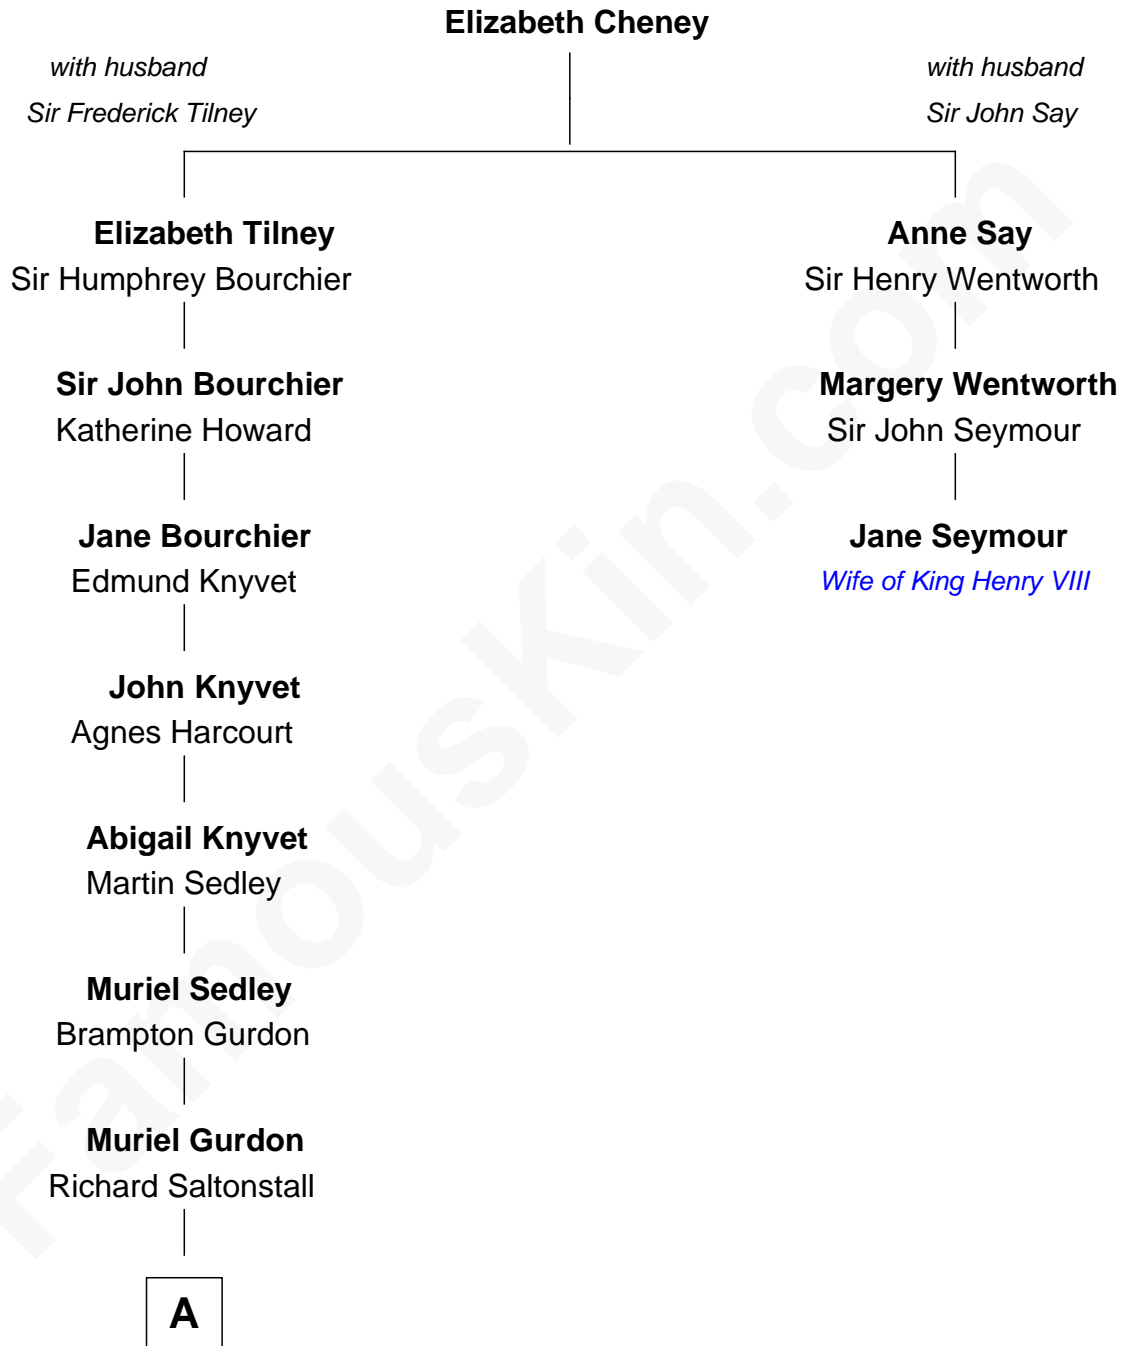

FamousKin.com

Relationship Chart of

Angela Y. Davis

Civil Rights Activist and former Black Panther

2nd cousin 15 times removed of

Jane Seymour

3rd Wife of King Henry VIII

A

Nathaniel Saltonstall

Elizabeth Ward

Gov. Gurdon Saltonstall

Jerusha Richards

Elizabeth Saltonstall

Richard Christophers

Sarah Christophers

James Mumford