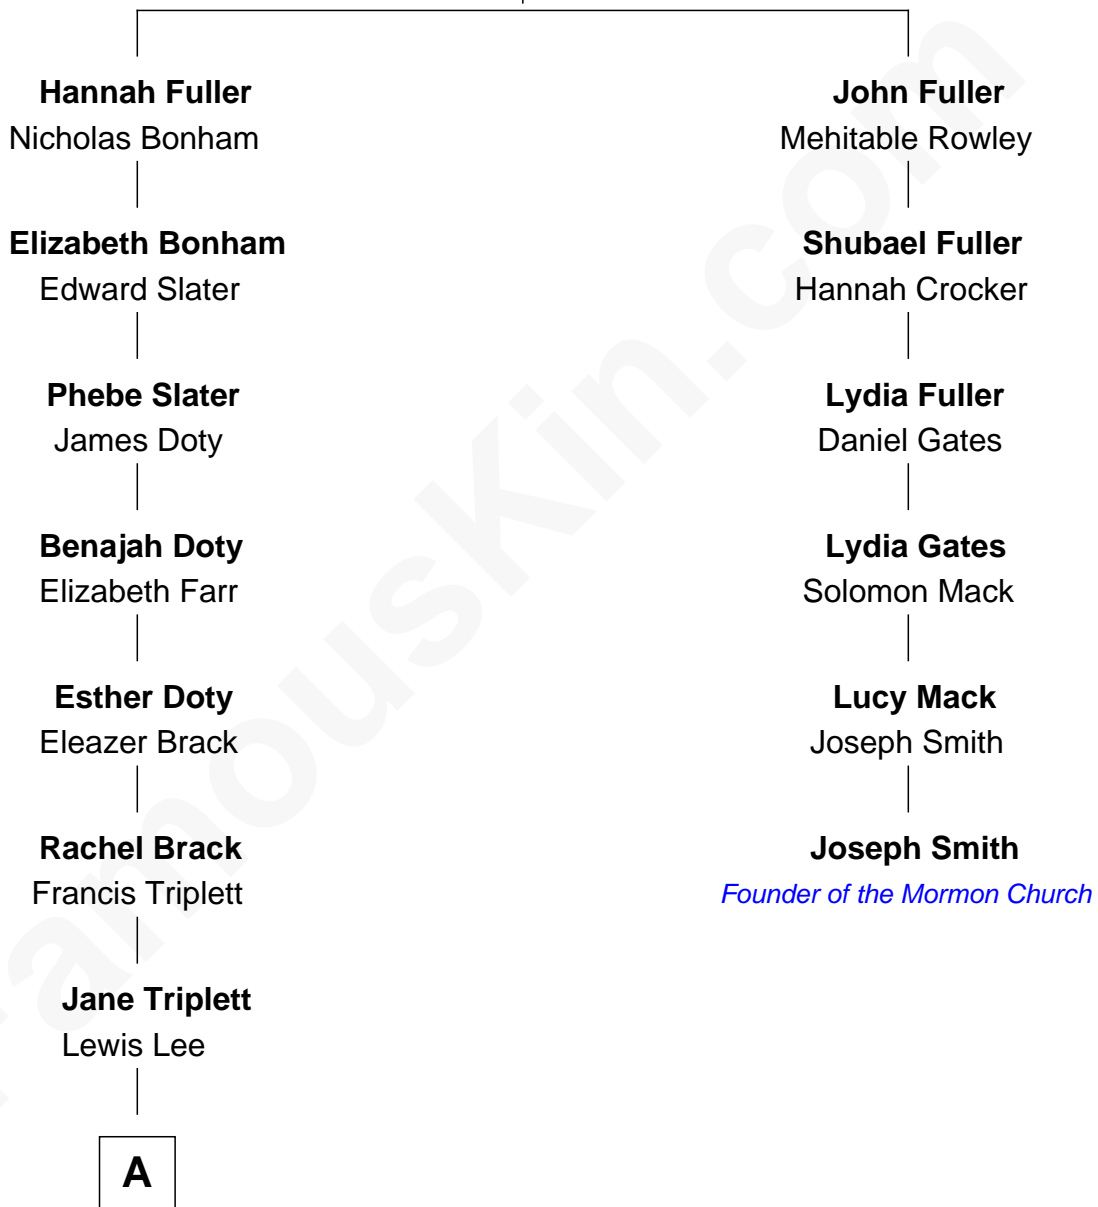

FamousKin.com Relationship Chart of

Marjorie Taylor Greene

U.S. House of Representatives

5th cousin 8 times removed of

Joseph Smith

Founder of the Mormon Church

Samuel Fuller

Jane Lathrop

A

—
Walter Washington Lee

Sarah Burke

—
Lot Warren Lee

Carrie Farmer

—
Sidney Warren Lee

Maggie R. Stripling

—
Carrie Elizabeth Lee