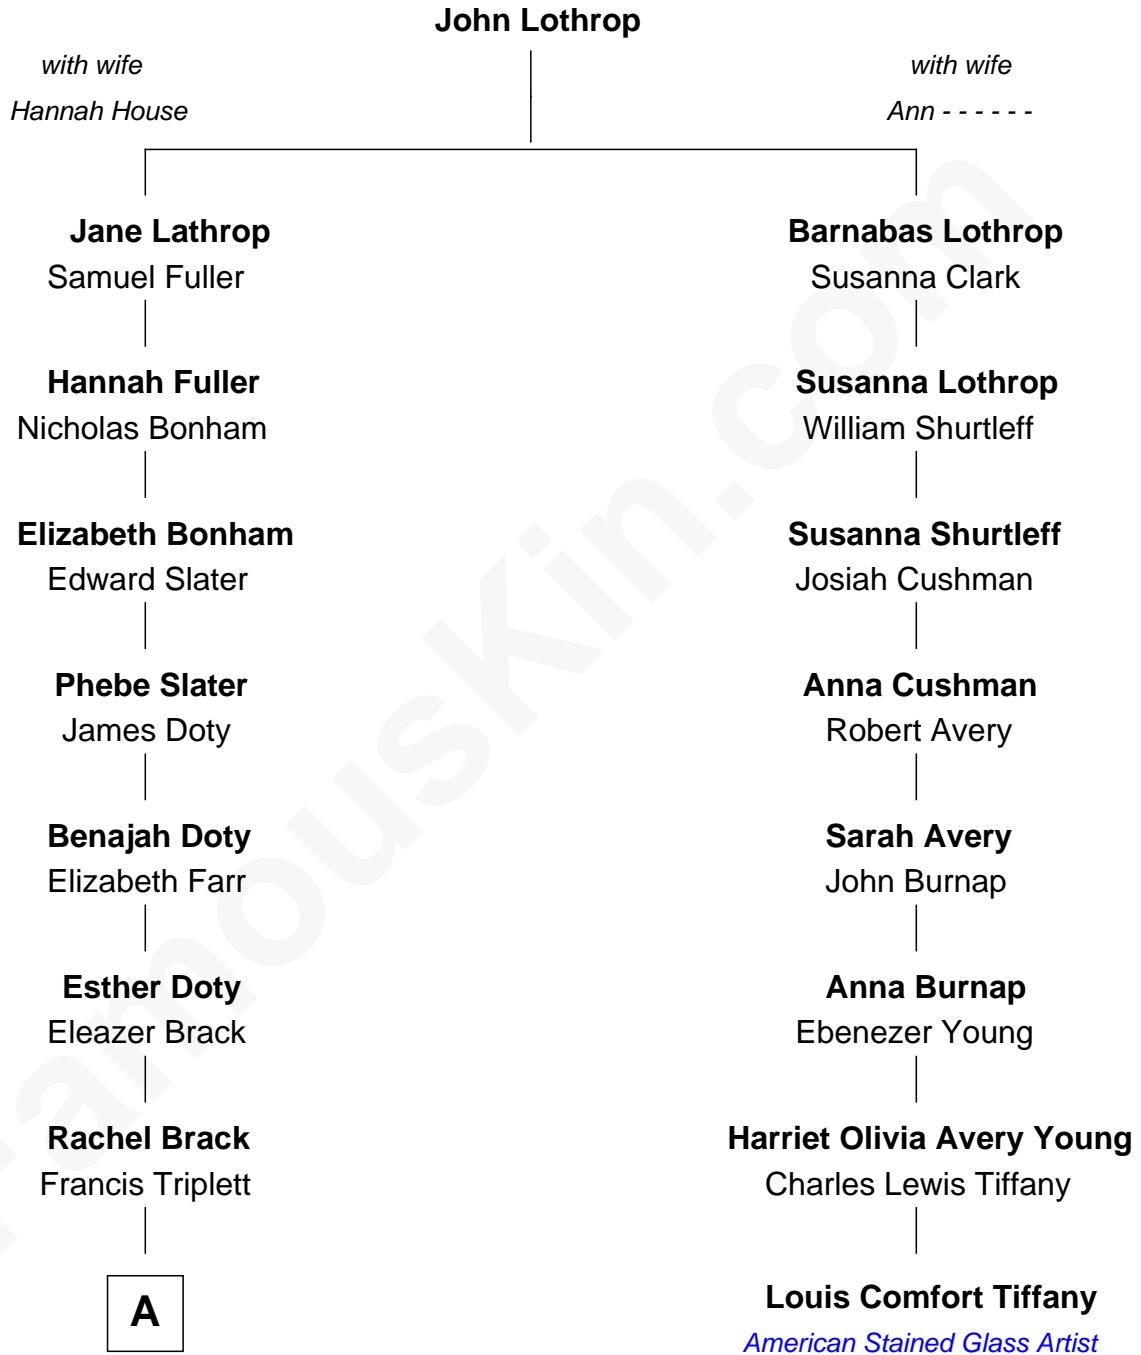

# FamousKin.com Relationship Chart of

**Marjorie Taylor Greene**

*U.S. House of Representatives*

7th cousin 7 times removed of

**Louis Comfort Tiffany**

*American Stained Glass Artist*

**A**

—  
**Jane Triplett**

Lewis Lee

—  
**Walter Washington Lee**

Sarah Burke

—  
**Lot Warren Lee**

Carrie Farmer

—  
**Sidney Warren Lee**

Maggie R. Stripling

—  
**Carrie Elizabeth Lee**

Eric Ernest Miller

—  
**Marjorie Miller**

Nathaniel Hunter Bacon

—  
**Carrie Fidelle Bacon**

Robert David Taylor

—  
**Marjorie Taylor Greene**

*U.S. House of Representatives*