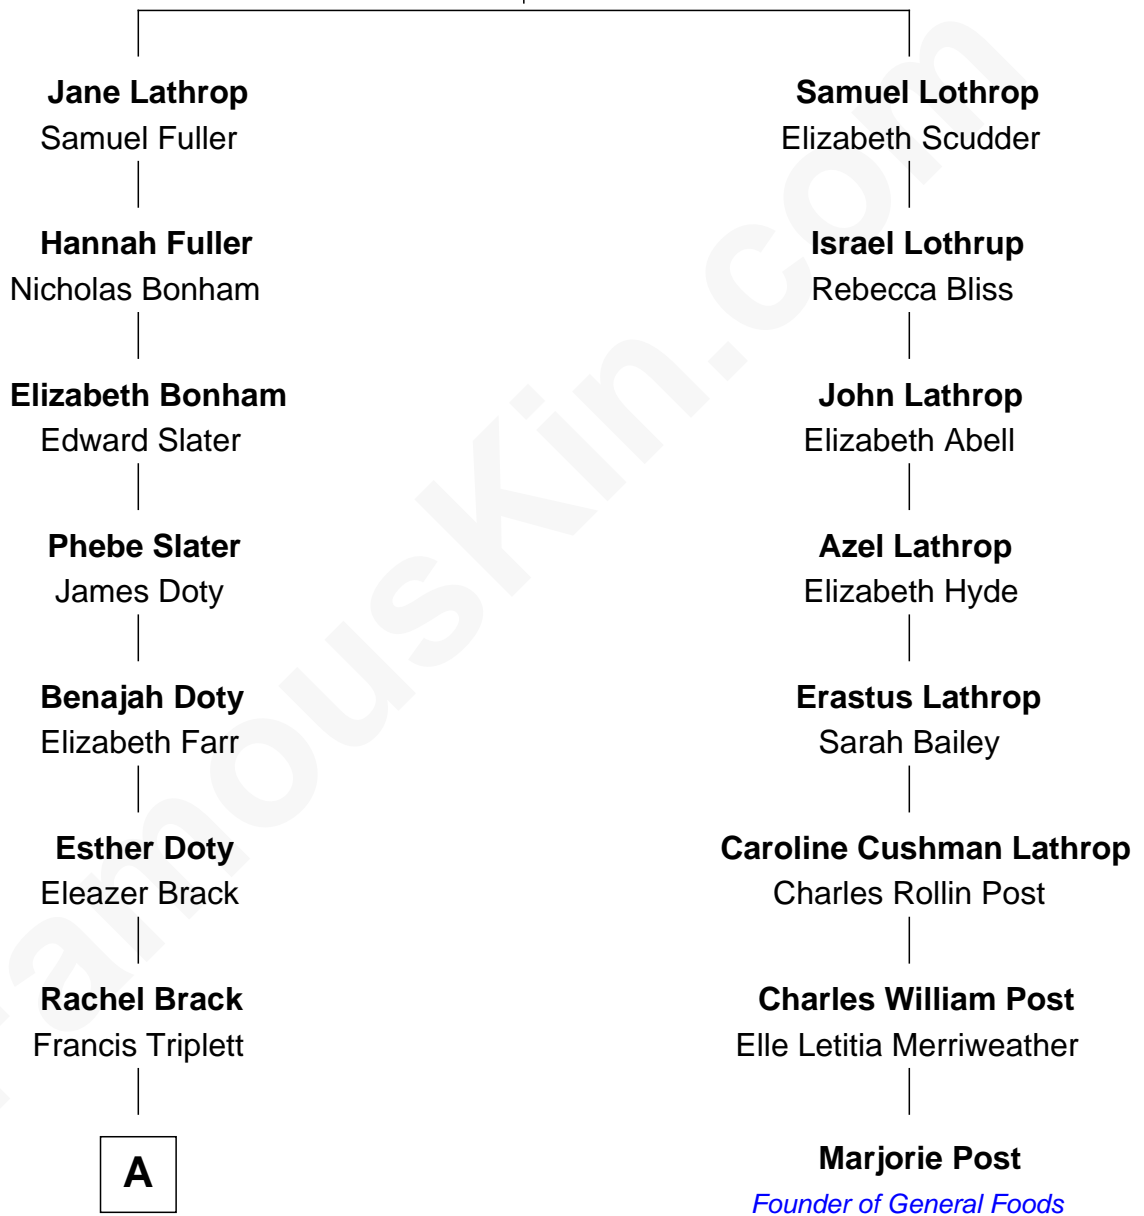

# FamousKin.com Relationship Chart of

**Marjorie Taylor Greene**

*U.S. House of Representatives*

7th cousin 7 times removed of

**Marjorie Post**

*Founder of General Foods*

**John Lothrop**  
Hannah House

**A**

—  
**Jane Triplett**

Lewis Lee

—  
**Walter Washington Lee**

Sarah Burke

—  
**Lot Warren Lee**

Carrie Farmer

—  
**Sidney Warren Lee**

Maggie R. Stripling

—  
**Carrie Elizabeth Lee**

Eric Ernest Miller

—  
**Marjorie Miller**

Nathaniel Hunter Bacon

—  
**Carrie Fidelle Bacon**

Robert David Taylor

—  
**Marjorie Taylor Greene**

*U.S. House of Representatives*