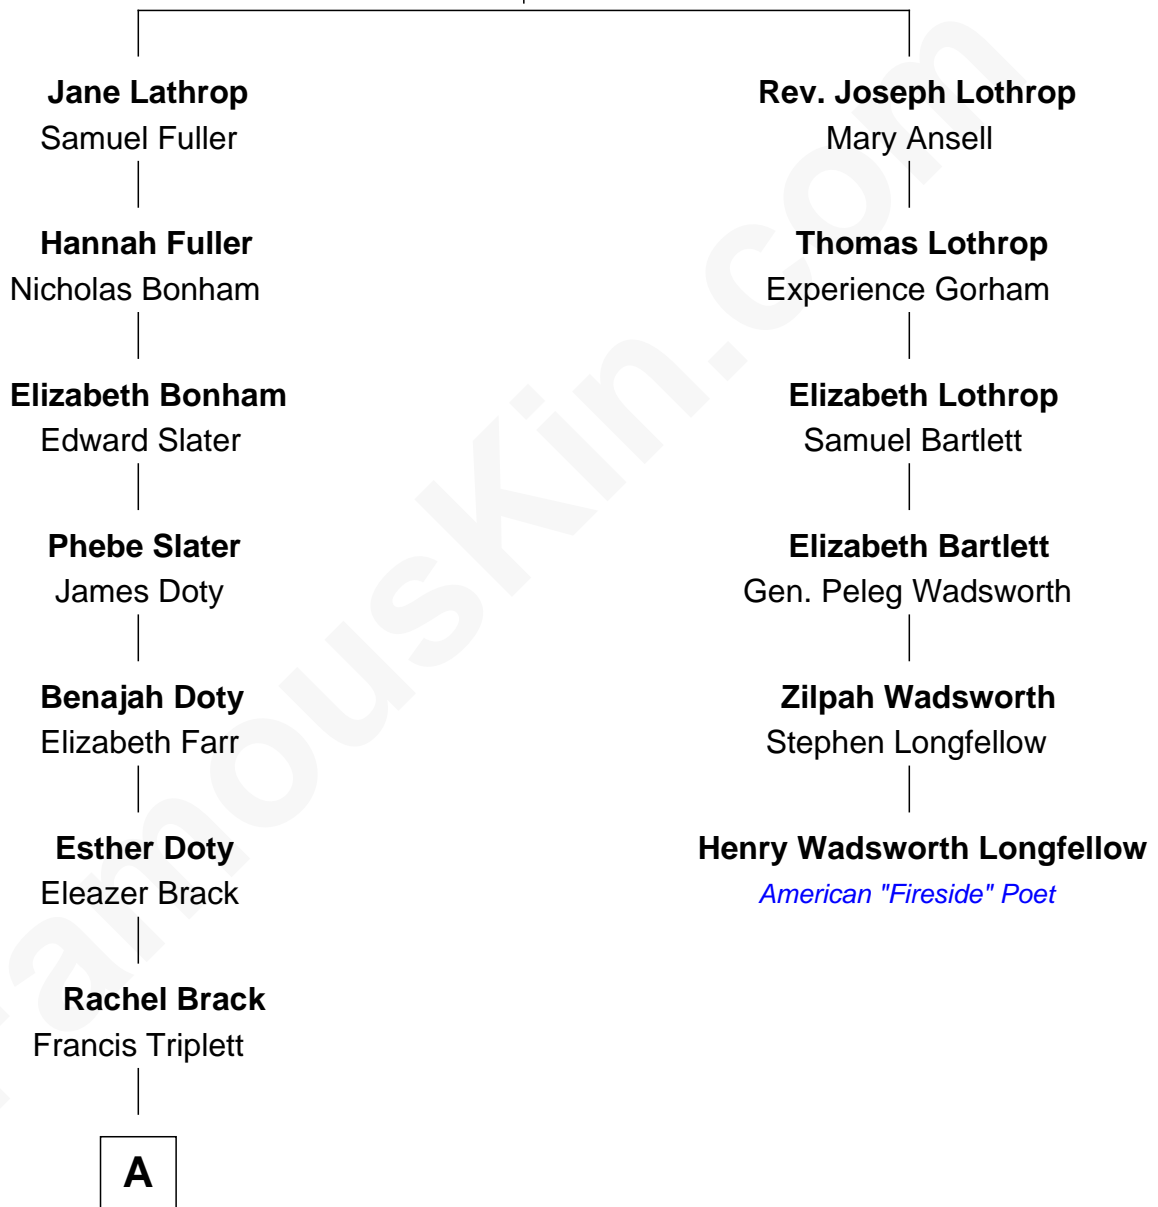

# FamousKin.com Relationship Chart of

**Marjorie Taylor Greene**

*U.S. House of Representatives*

5th cousin 9 times removed of

**Henry Wadsworth Longfellow**

*American "Fireside" Poet*

**John Lothrop**  
Hannah House

**A**

—  
**Jane Triplett**

Lewis Lee

—  
**Walter Washington Lee**

Sarah Burke

—  
**Lot Warren Lee**

Carrie Farmer

—  
**Sidney Warren Lee**

Maggie R. Stripling

—  
**Carrie Elizabeth Lee**

Eric Ernest Miller

—  
**Marjorie Miller**

Nathaniel Hunter Bacon

—  
**Carrie Fidelle Bacon**

Robert David Taylor

—  
**Marjorie Taylor Greene**