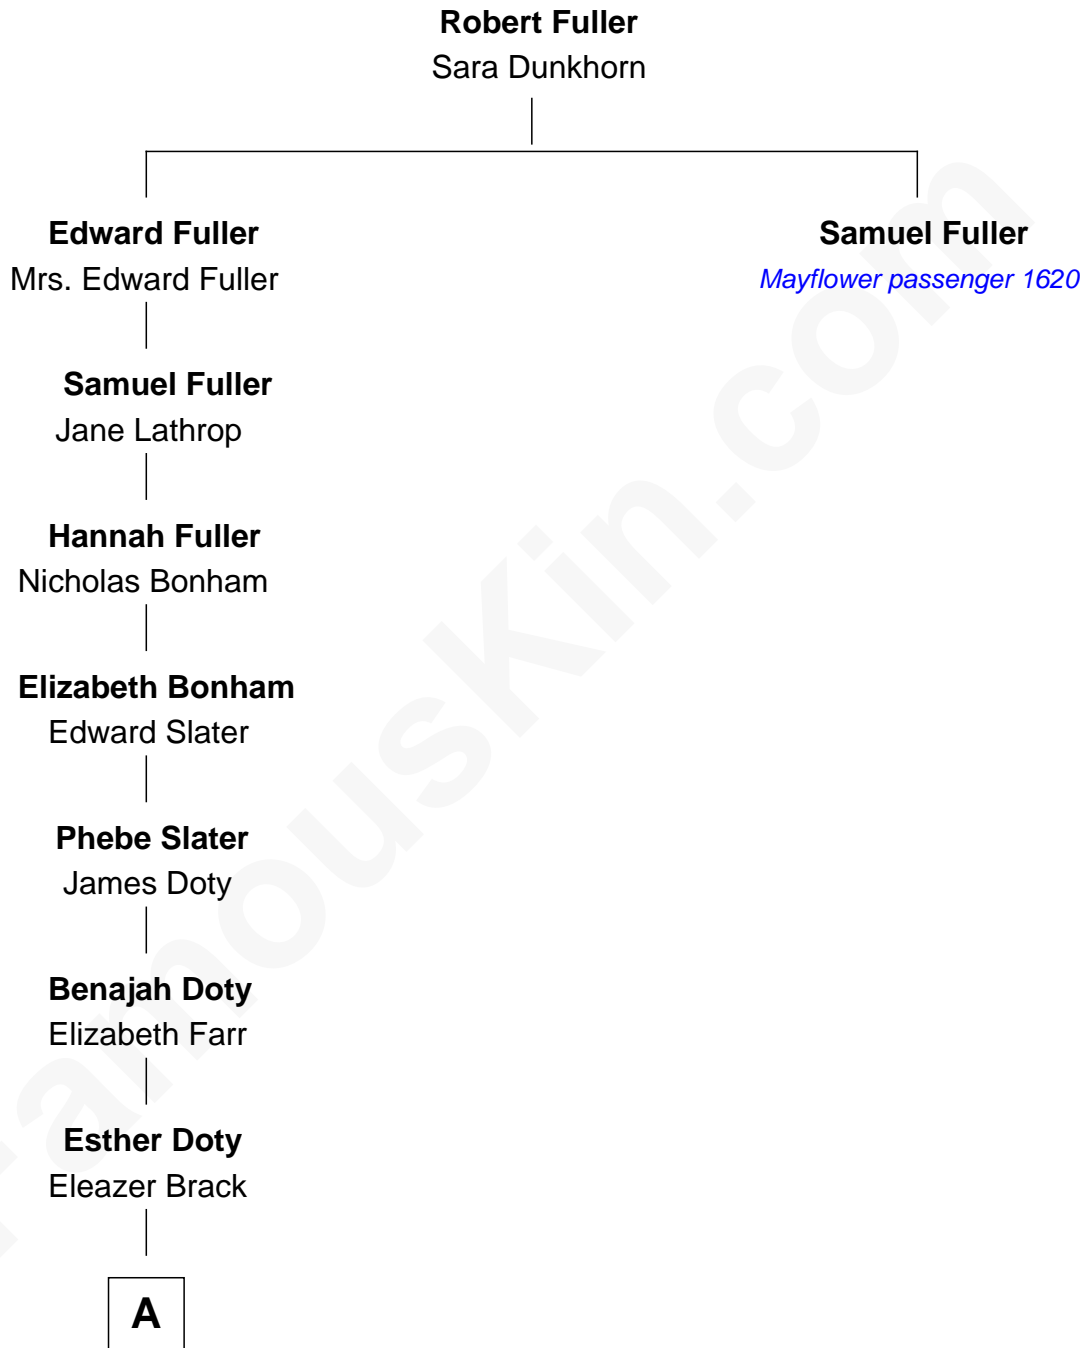

# FamousKin.com Relationship Chart of

**Marjorie Taylor Greene**

*U.S. House of Representatives*

13th great-grandniece of

**Samuel Fuller**

*(c1580 - 1633) Mayflower passenger 1620*

**MAYFLOWER**

**A**

—  
**Rachel Brack**  
Francis Triplett

—  
**Jane Triplett**  
Lewis Lee

—  
**Walter Washington Lee**  
Sarah Burke

—  
**Lot Warren Lee**  
Carrie Farmer

—  
**Sidney Warren Lee**  
Maggie R. Stripling