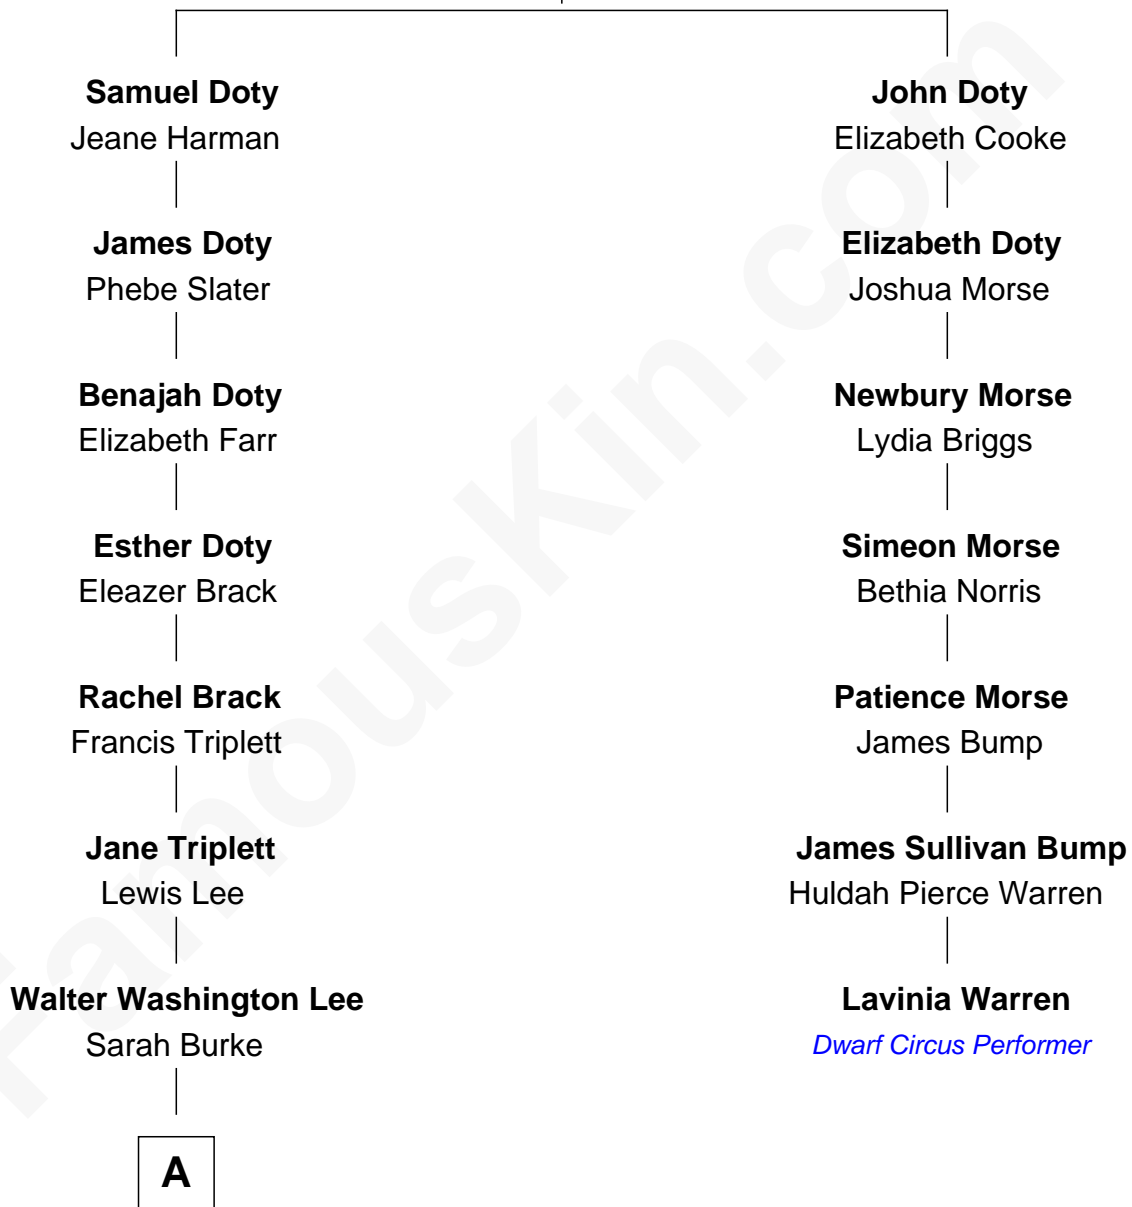

FamousKin.com Relationship Chart of

Marjorie Taylor Greene

U.S. House of Representatives

6th cousin 6 times removed of

Lavinia Warren

Dwarf Circus Performer

Edward Doty

Faith Clarke

A

—
Lot Warren Lee

Carrie Farmer

—
Sidney Warren Lee

Maggie R. Stripling

—
Carrie Elizabeth Lee

Eric Ernest Miller

—
Marjorie Miller

Nathaniel Hunter Bacon

—
Carrie Fidelle Bacon

Robert David Taylor

—
Marjorie Taylor Greene

U.S. House of Representatives

FamousKin.com