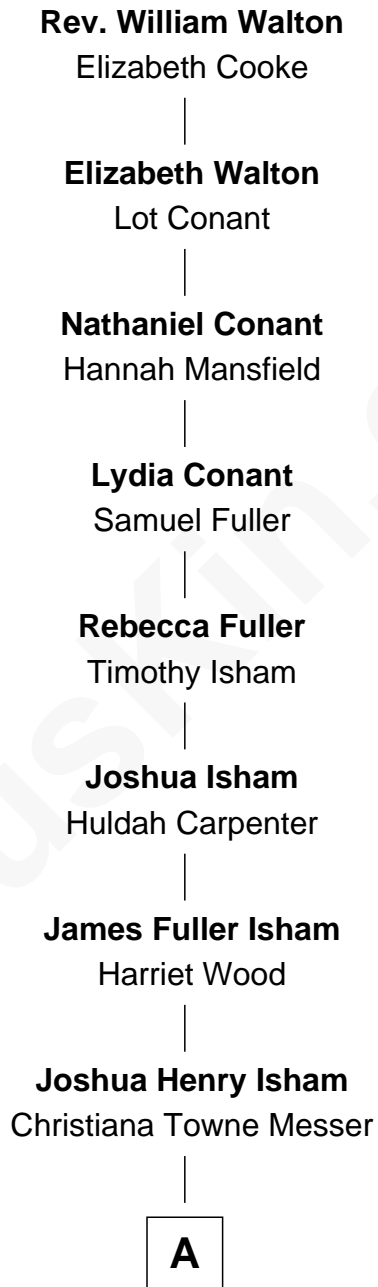

# FamousKin.com Relationship Chart of

**Rev. William Walton**

(c1602 - 1668) Great Migration Immigrant 1635

9th Great-grandfather of

**Mark Isham**

*Musician, Film Composer*

**A**

—  
**James Henry Isham**

Julia Elizabeth Rouse

—  
**Howard Fuller Isham**

Laura Wilkinson Ware

—  
**Howard Fuller Isham**

Patricia Jane Hammond

—  
**Mark Isham**

*Musician, Film Composer*

FamousKin.com