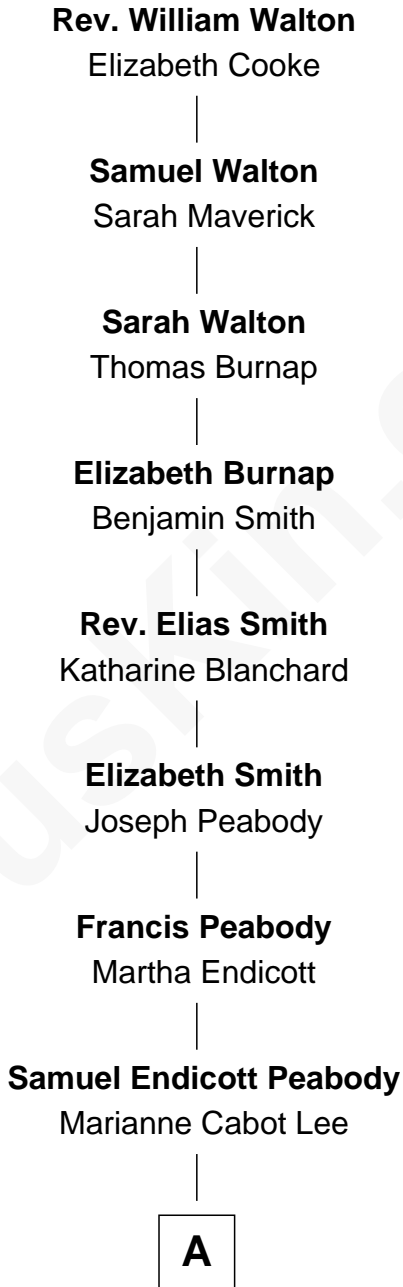

FamousKin.com Relationship Chart of

Rev. William Walton

(c1602 - 1668) Great Migration Immigrant 1635

9th Great-grandfather of

Kyra Sedgwick

TV and Movie Actress

A

Rev. Dr. Endicott Peabody

Fannie Peabody

Helen Peabody

Robert Minturn Sedgwick

Henry Dwight Sedgwick

Patricia Ann Rosenwald

Kyra Sedgwick

TV and Movie Actress