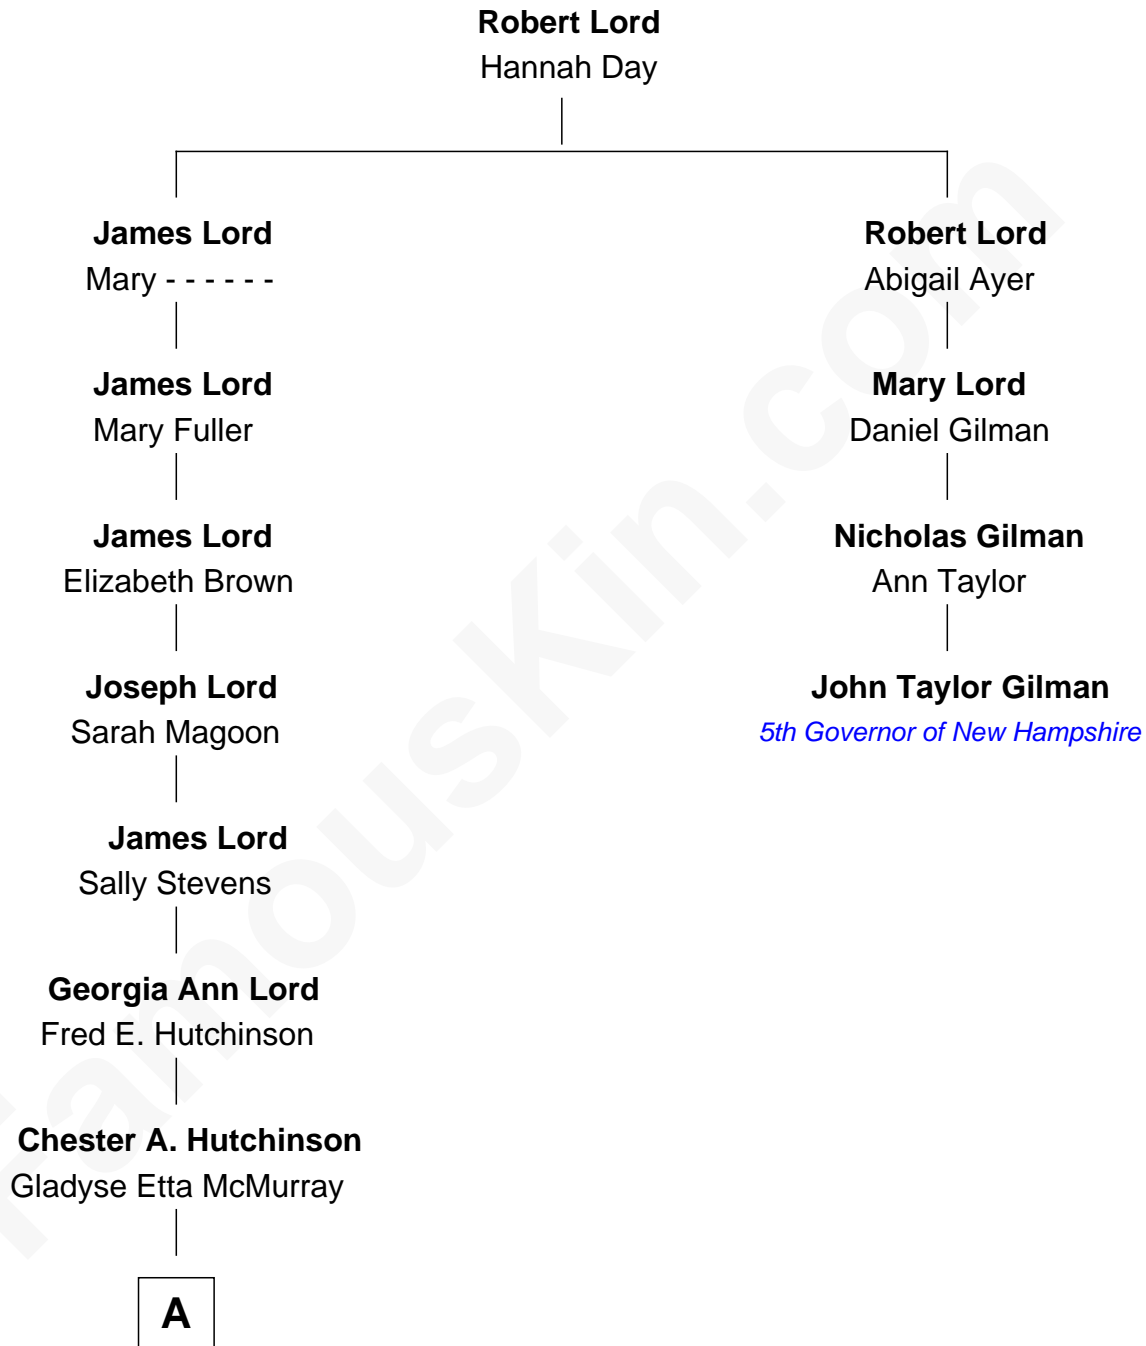

# FamousKin.com Relationship Chart of

**Zach Braff**

*TV, Film and Stage Actor*

3rd cousin 6 times removed of

**John Taylor Gilman**

*5th Governor of New Hampshire*

**A**

—  
**Esther Lord Hutchinson**

Howard Arthur Maynard

—  
**Dr. Anne Hutchinson Maynard**

Harold Irwin Braff

—  
**Zach Braff**

*TV, Film and Stage Actor*