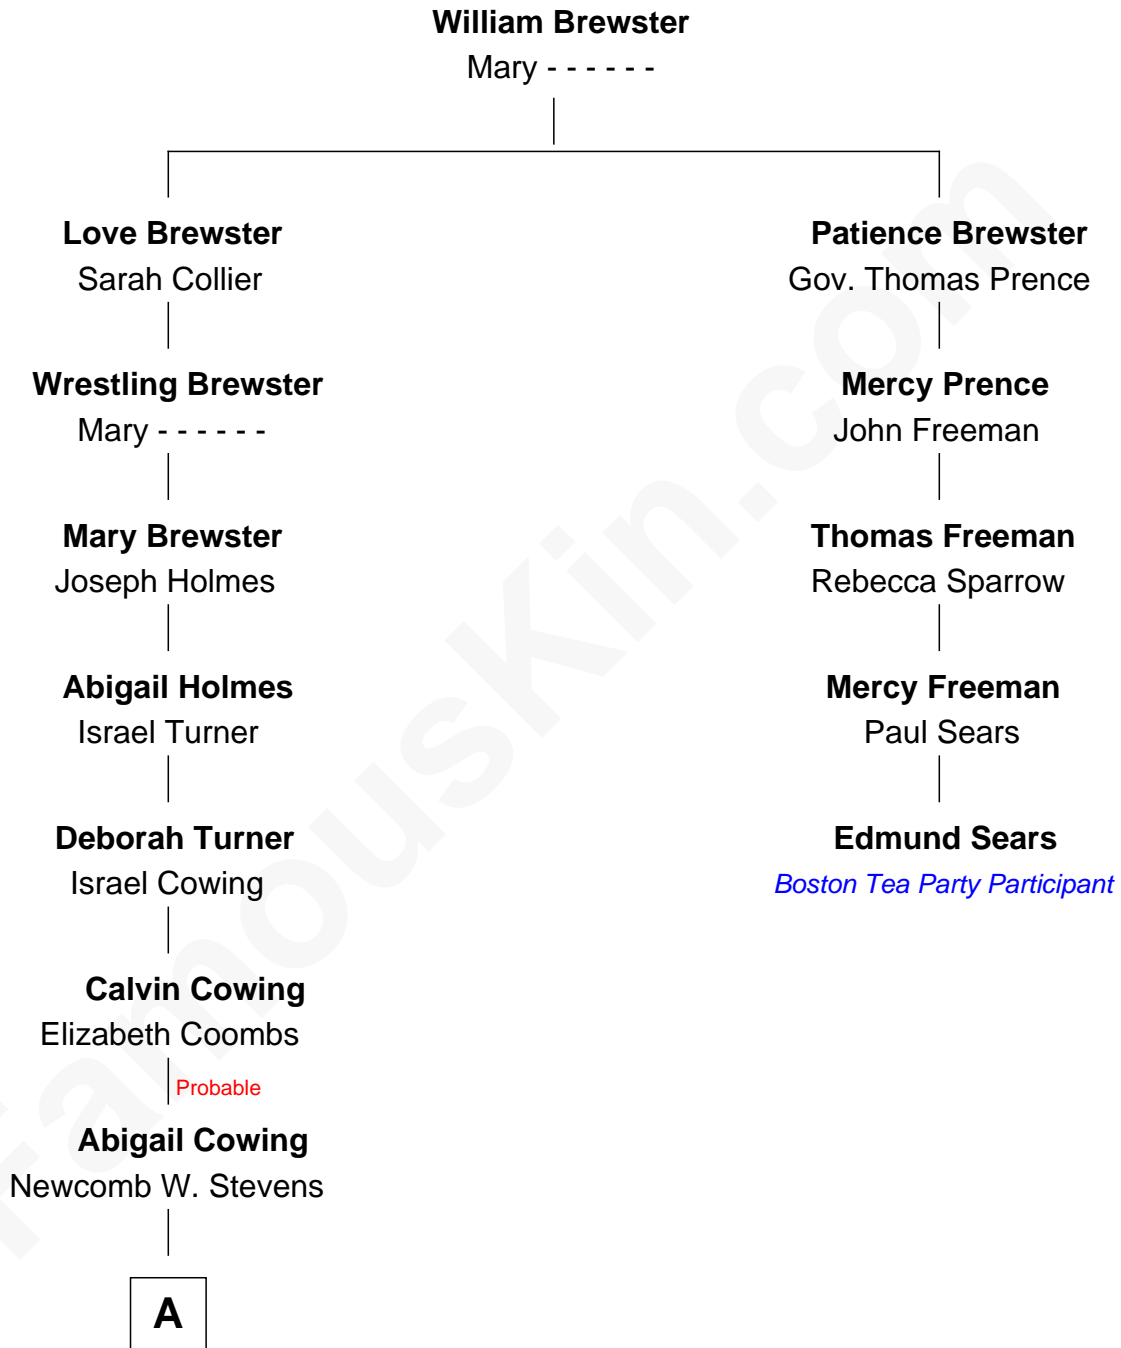

# FamousKin.com Relationship Chart of

**Zach Braff**

*TV, Film and Stage Actor*

4th cousin 8 times removed of

**Edmund Sears**

*Boston Tea Party Participant*

Zach Braff photo by [AdamJaz](#)