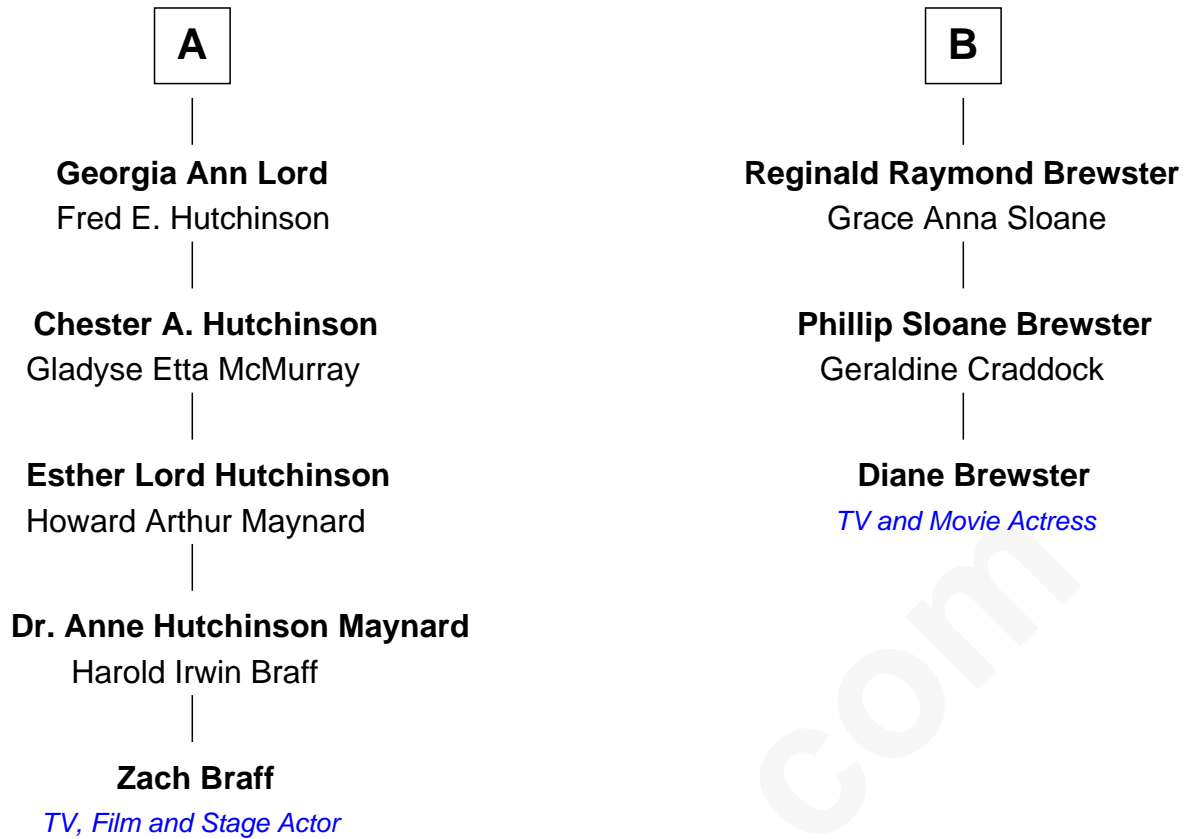

FamousKin.com Relationship Chart of

Zach Braff

TV, Film and Stage Actor

9th cousin 2 times removed of

Diane Brewster

TV and Movie Actress

Love Brewster

Sarah Collier

Sardius Brewster

Harriet Byron Waite

Waite Wadsworth Brewster

Abbey Turney Seeley

Arthur Seeley Brewster

Annie Harriet Byard

B

Zach Braff photo by [AdamJaz](#)