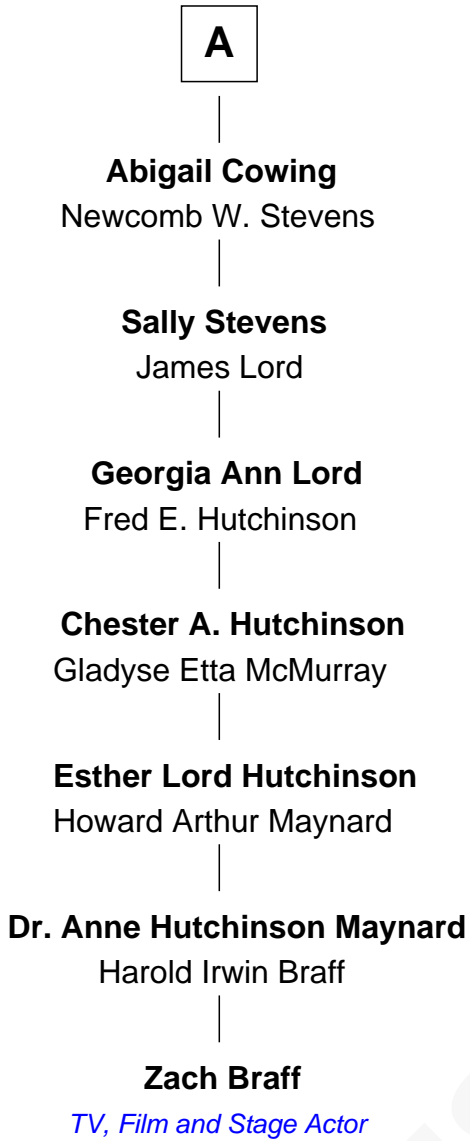

FamousKin.com Relationship Chart of

Zach Braff

TV, Film and Stage Actor

11th great-grandnephew of

Thomas Hatch

(c1596 - c1646) Great Migration Immigrant 1638

William Hatch

Anne Tilden

William Hatch

Walter Hatch

Elizabeth Holbrook

Samuel Hatch

Mary Doty

Hannah Hatch

Japhet Turner

Israel Turner

Abigail Holmes

Deborah Turner

Israel Cowing

Calvin Cowing

Elizabeth Coombs

Probable

A

Thomas Hatch

Great Migration Immigrant 1638

Zach Braff photo by [AdamJaz](#)