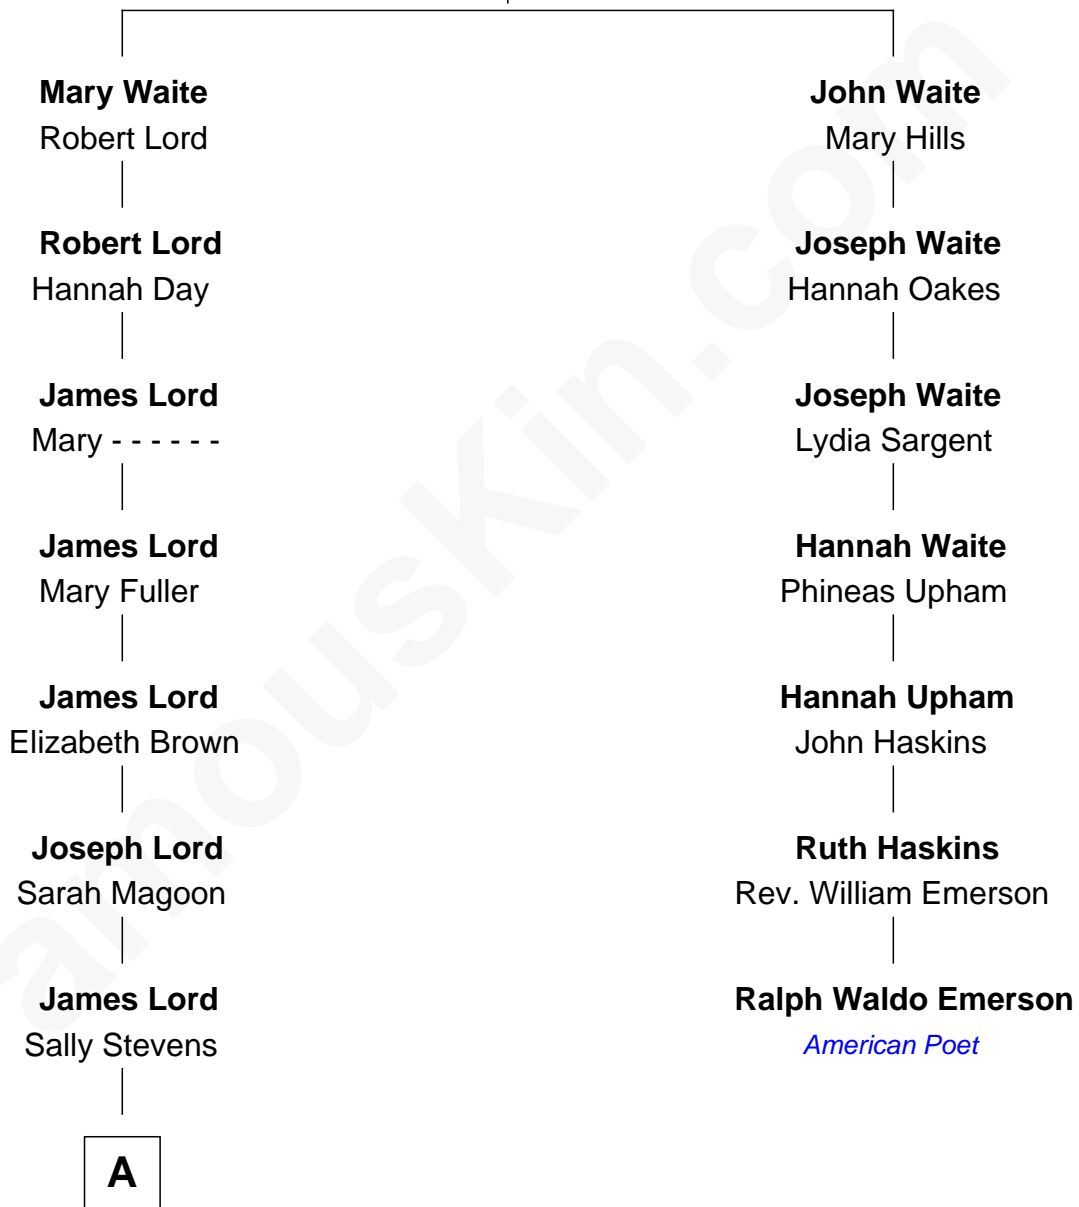

FamousKin.com Relationship Chart of

Zach Braff

TV, Film and Stage Actor

6th cousin 5 times removed of

Ralph Waldo Emerson

American Poet

Samuel Waite

Mary Ward

A

Georgia Ann Lord
Fred E. Hutchinson

Chester A. Hutchinson
Gladys Etta McMurray

Esther Lord Hutchinson
Howard Arthur Maynard

Dr. Anne Hutchinson Maynard
Harold Irwin Braff

Zach Braff
TV, Film and Stage Actor