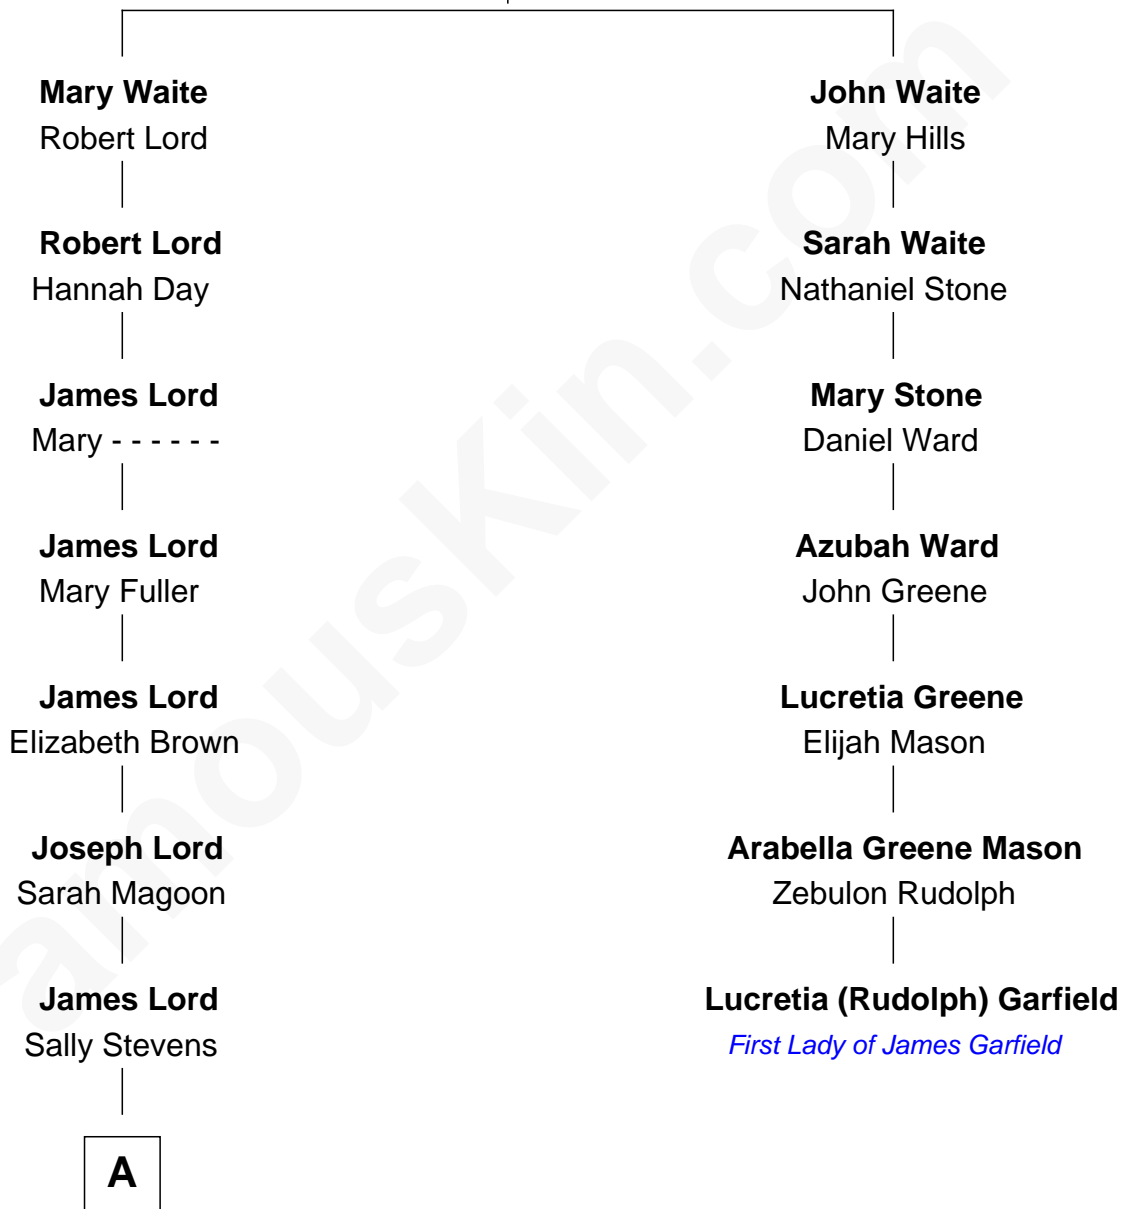

FamousKin.com Relationship Chart of

Zach Braff

TV, Film and Stage Actor

6th cousin 5 times removed of

Lucretia (Rudolph) Garfield

First Lady of President James Garfield

Samuel Waite

Mary Ward

A

Georgia Ann Lord
Fred E. Hutchinson

Chester A. Hutchinson
Gladys Etta McMurray

Esther Lord Hutchinson
Howard Arthur Maynard

Dr. Anne Hutchinson Maynard
Harold Irwin Braff

Zach Braff
TV, Film and Stage Actor