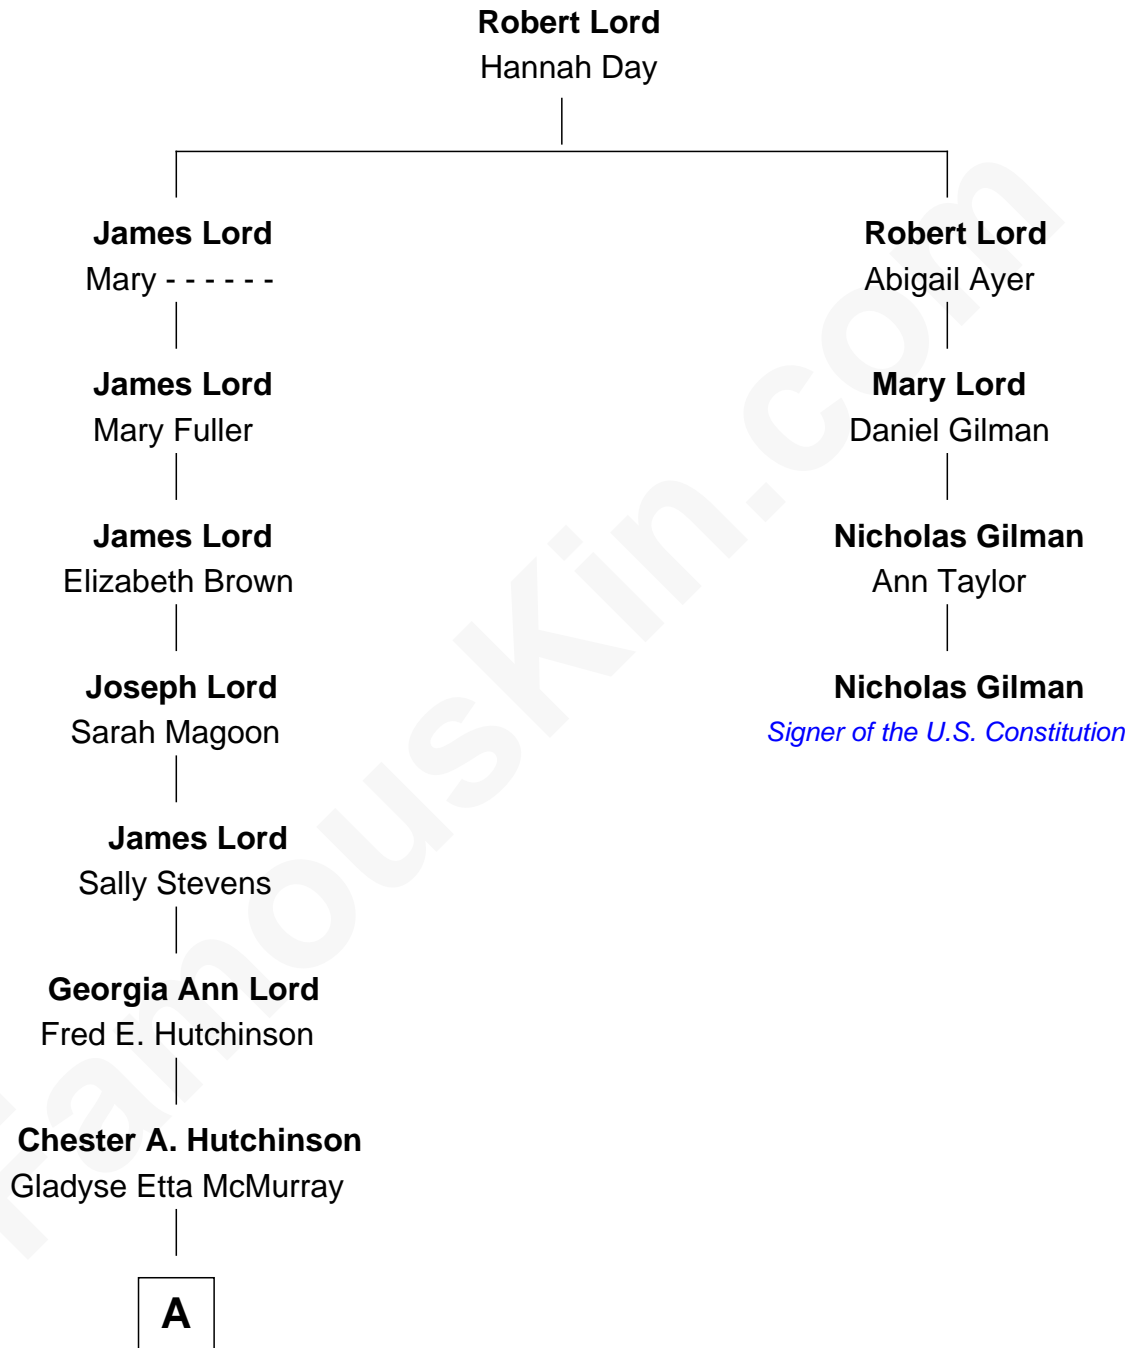

FamousKin.com Relationship Chart of

Zach Braff

TV, Film and Stage Actor

3rd cousin 6 times removed of

Nicholas Gilman

Signer of the U.S. Constitution

A

—
Esther Lord Hutchinson

Howard Arthur Maynard

—
Dr. Anne Hutchinson Maynard

Harold Irwin Braff

—
Zach Braff

TV, Film and Stage Actor

FamousKin.com