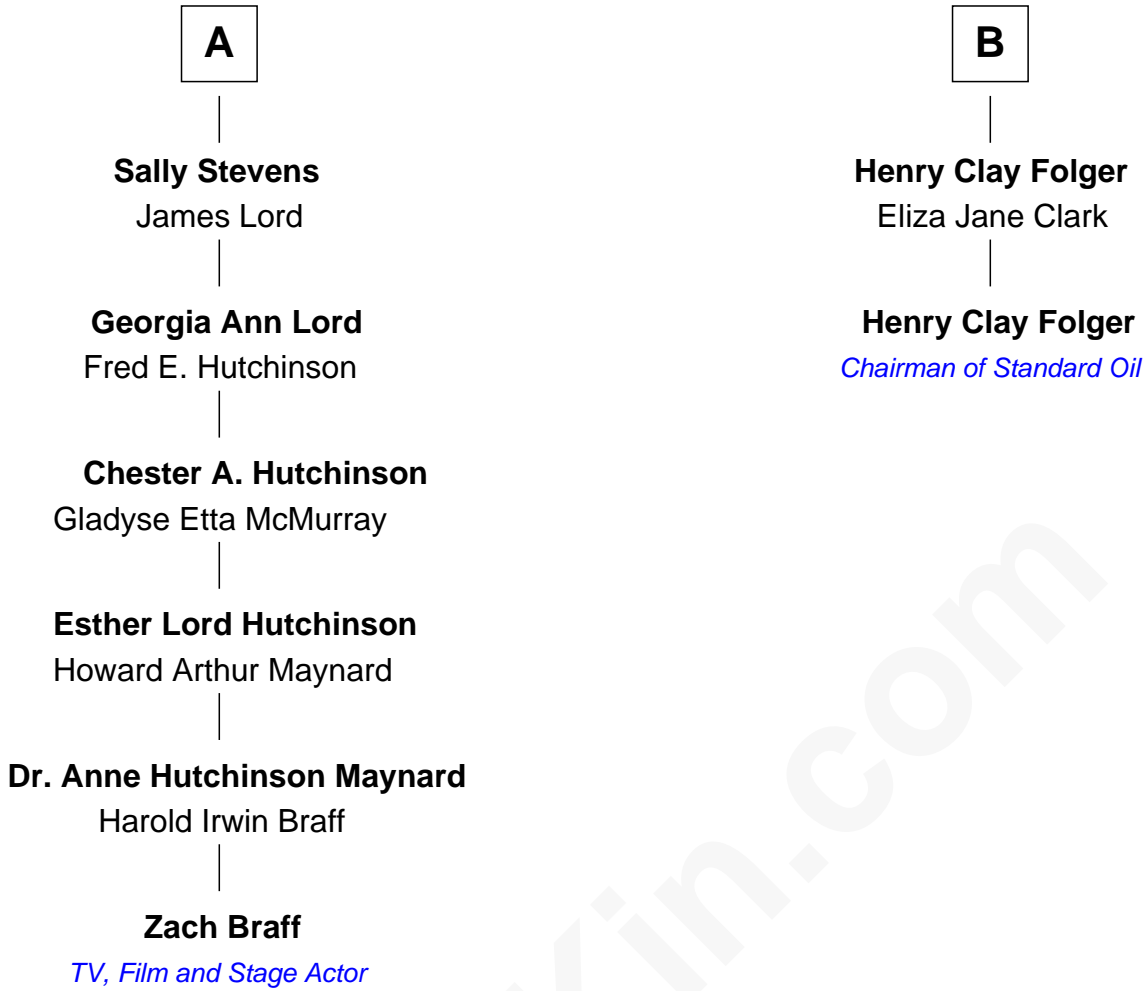

FamousKin.com Relationship Chart of

Zach Braff

TV, Film and Stage Actor

8th cousin 4 times removed of

Henry Clay Folger

Founder of Folger Shakespeare Library and Chairman of Standard Oil

Thomas Gardner

Zach Braff photo by [AdamJaz](#)