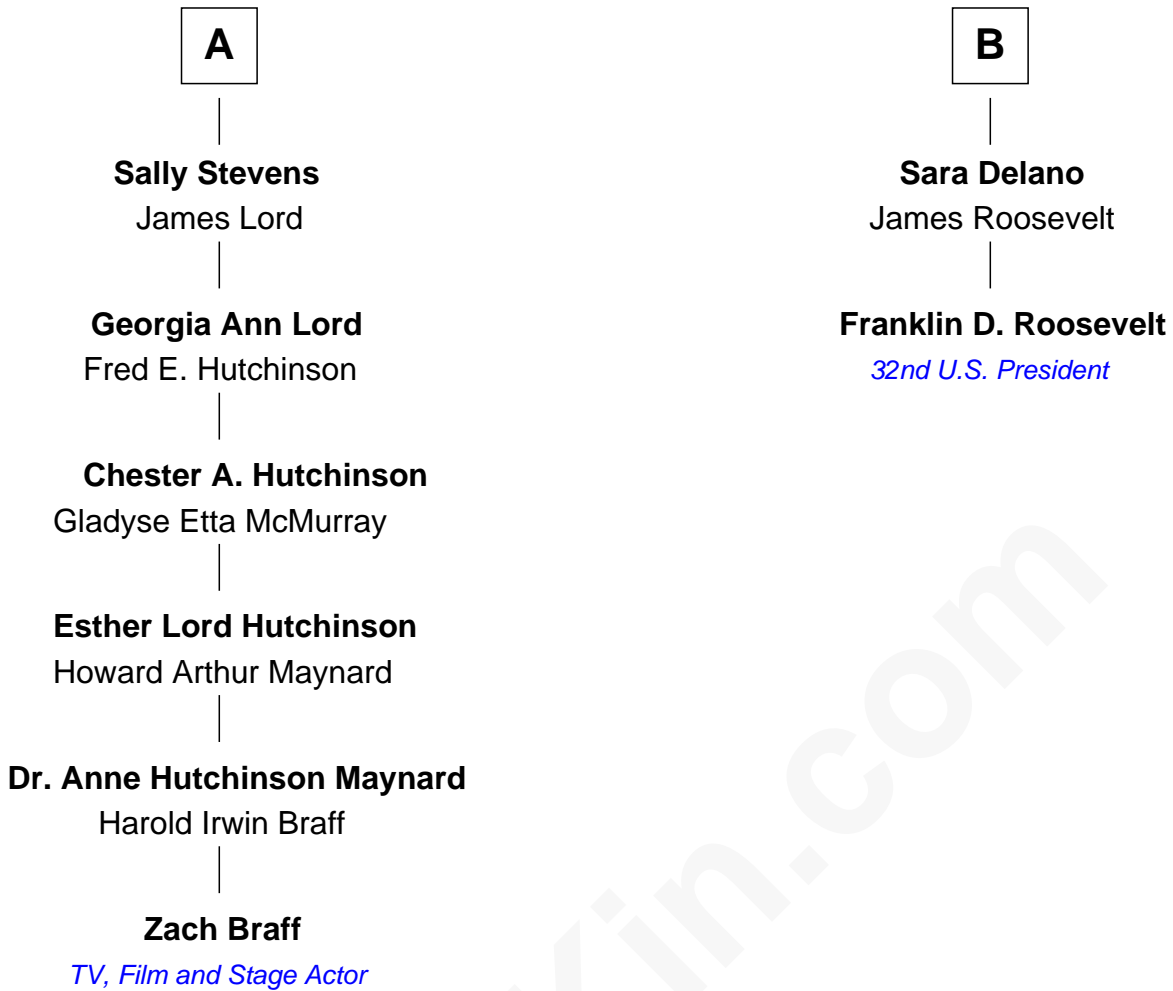

FamousKin.com Relationship Chart of

Zach Braff

TV, Film and Stage Actor

8th cousin 4 times removed of

Franklin D. Roosevelt

32nd U.S. President

Zach Braff photo by [AdamJaz](#)