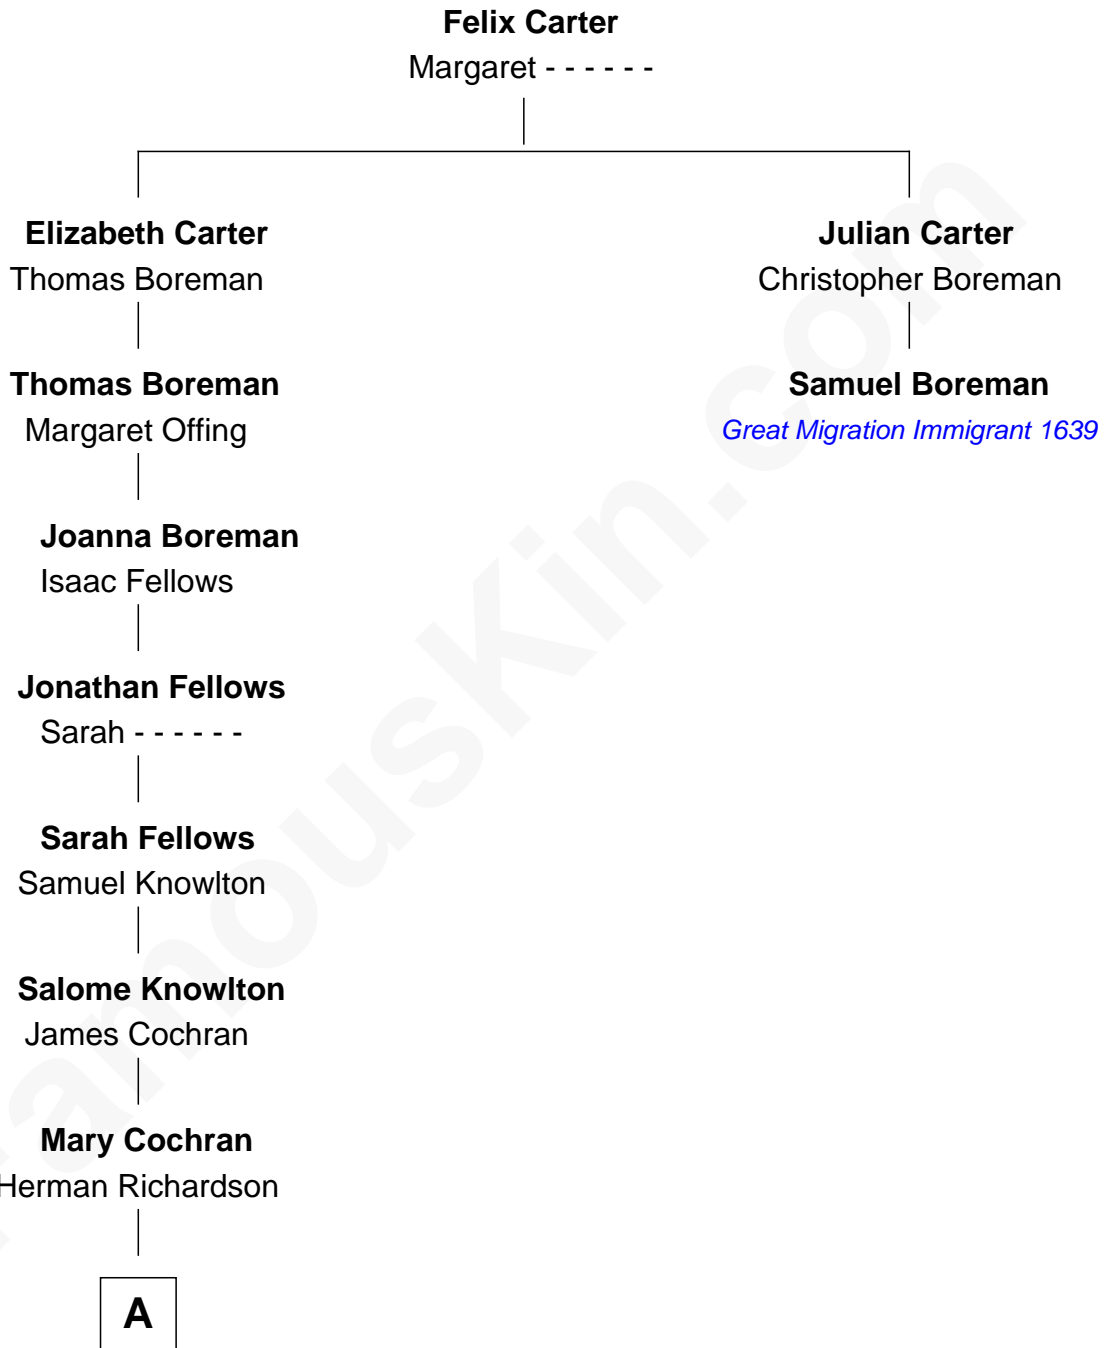

FamousKin.com

Relationship Chart of

Alice French

(aka Octave Thanet) Novelist and Short Story Writer

1st cousin 8 times removed of

Samuel Boreman

(c1615 - 1673) Great Migration Immigrant 1639

A

—
Mary Richardson

George French

—
George Henry French

Frances Wood Morton

—
Alice French

aka Octave Thanet

FamousKin.com