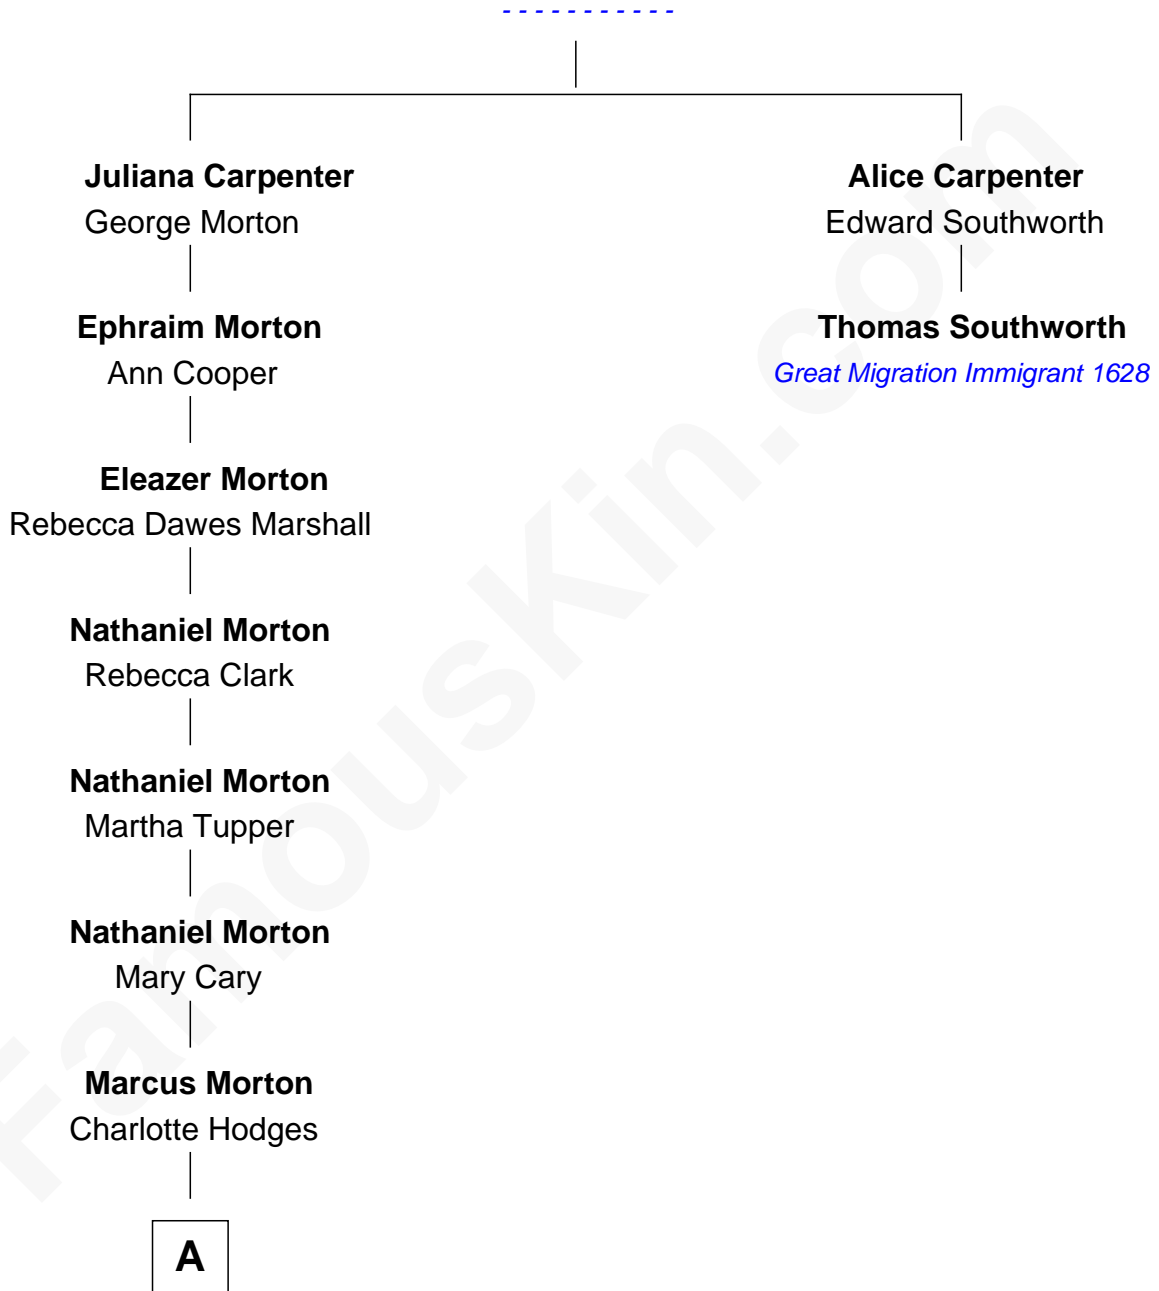

FamousKin.com

Relationship Chart of

Alice French

(aka Octave Thanet) Novelist and Short Story Writer

1st cousin 7 times removed of

Thomas Southworth

(c1617-1669) Great Migration Immigrant 1628

Alexander Carpenter

A

—
Frances Wood Morton

George Henry French

—
Alice French

aka Octave Thanet

FamousKin.com