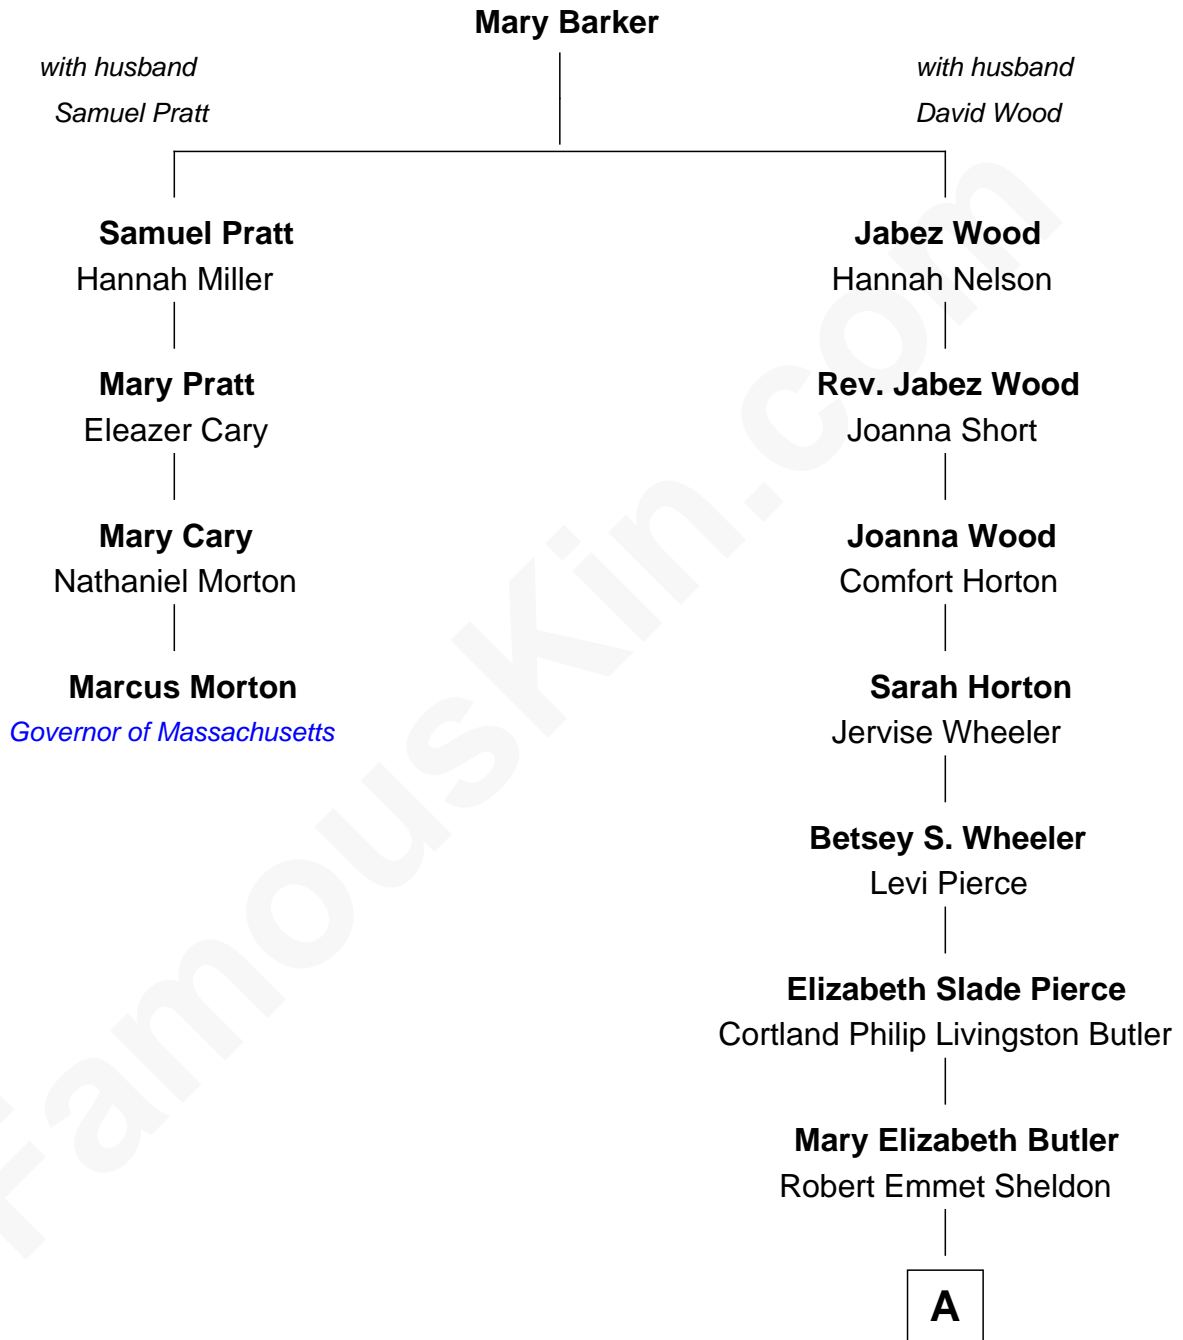

FamousKin.com Relationship Chart of

Marcus Morton

16th and 18th Governor of Massachusetts

3rd cousin 7 times removed of

Jonathan Bush

Co-founder and CEO of athenahealth

A

—
Flora Sheldon

Samuel Prescott Bush

—
Prescott Sheldon Bush

Dorothy Wear Walker

—
Jonathan James Bush

Josephine Colwell Bradley

—
Jonathan Bush

Co-founder and CEO of athenahealth

FamousKin.com