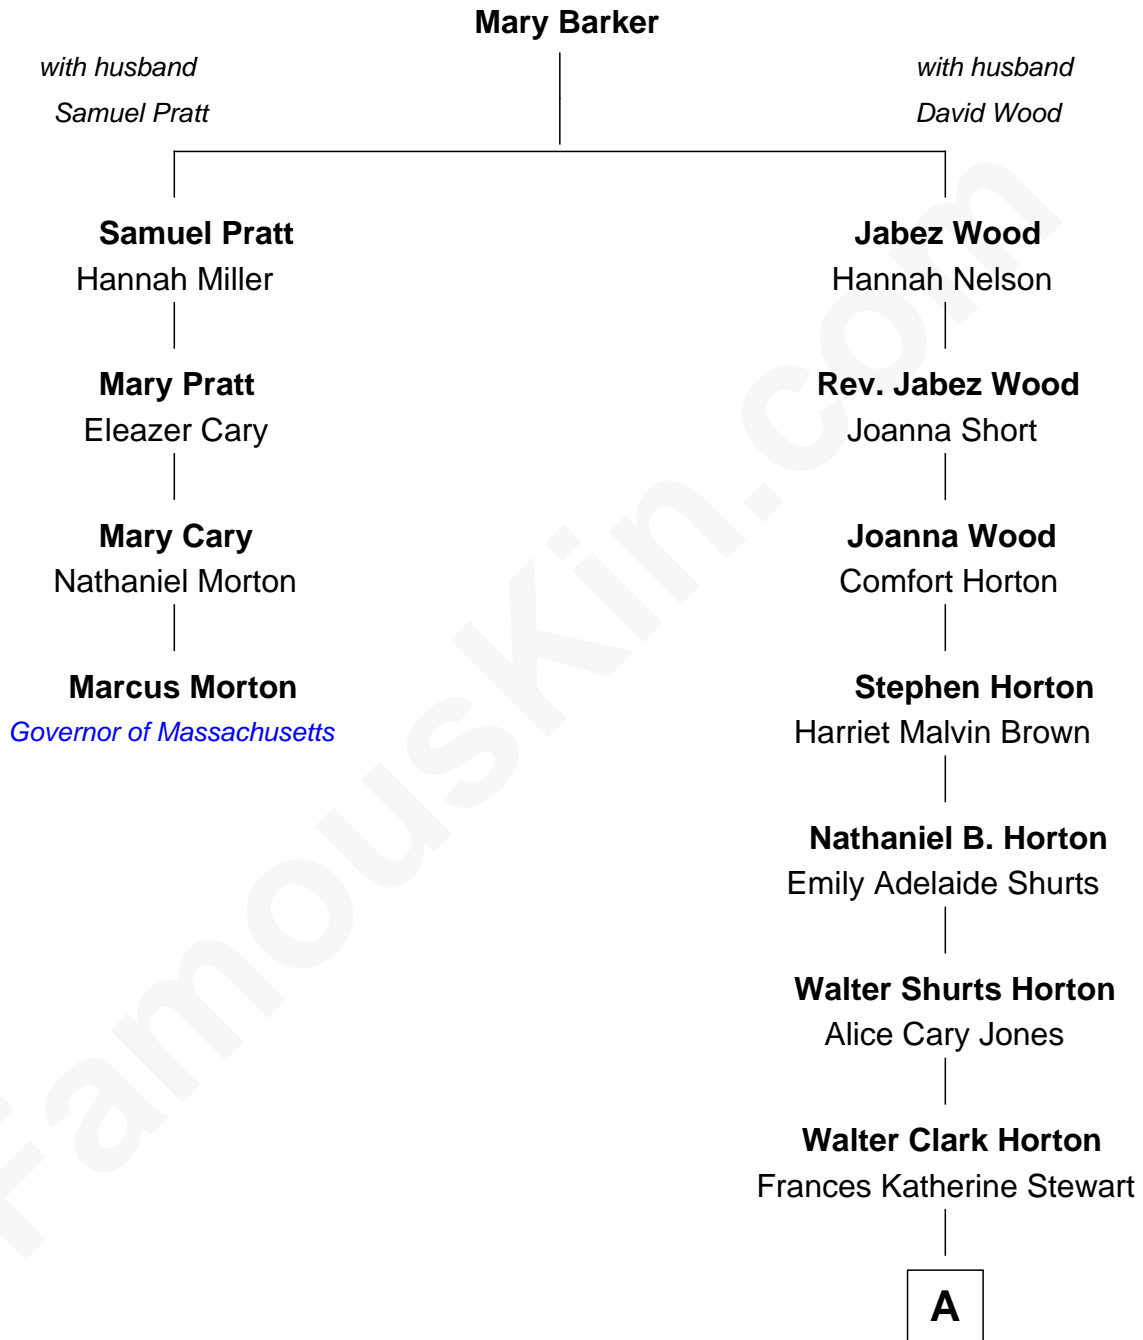

FamousKin.com

Relationship Chart of

Marcus Morton

16th and 18th Governor of Massachusetts

3rd cousin 6 times removed of

Lily James

TV and Movie Actress

A

Helen Virginia Horton

Hamish Thomson

James Stewart Thomson

Ninette V. A. Mantle

Lily James

TV and Movie Actress

FamousKin.com