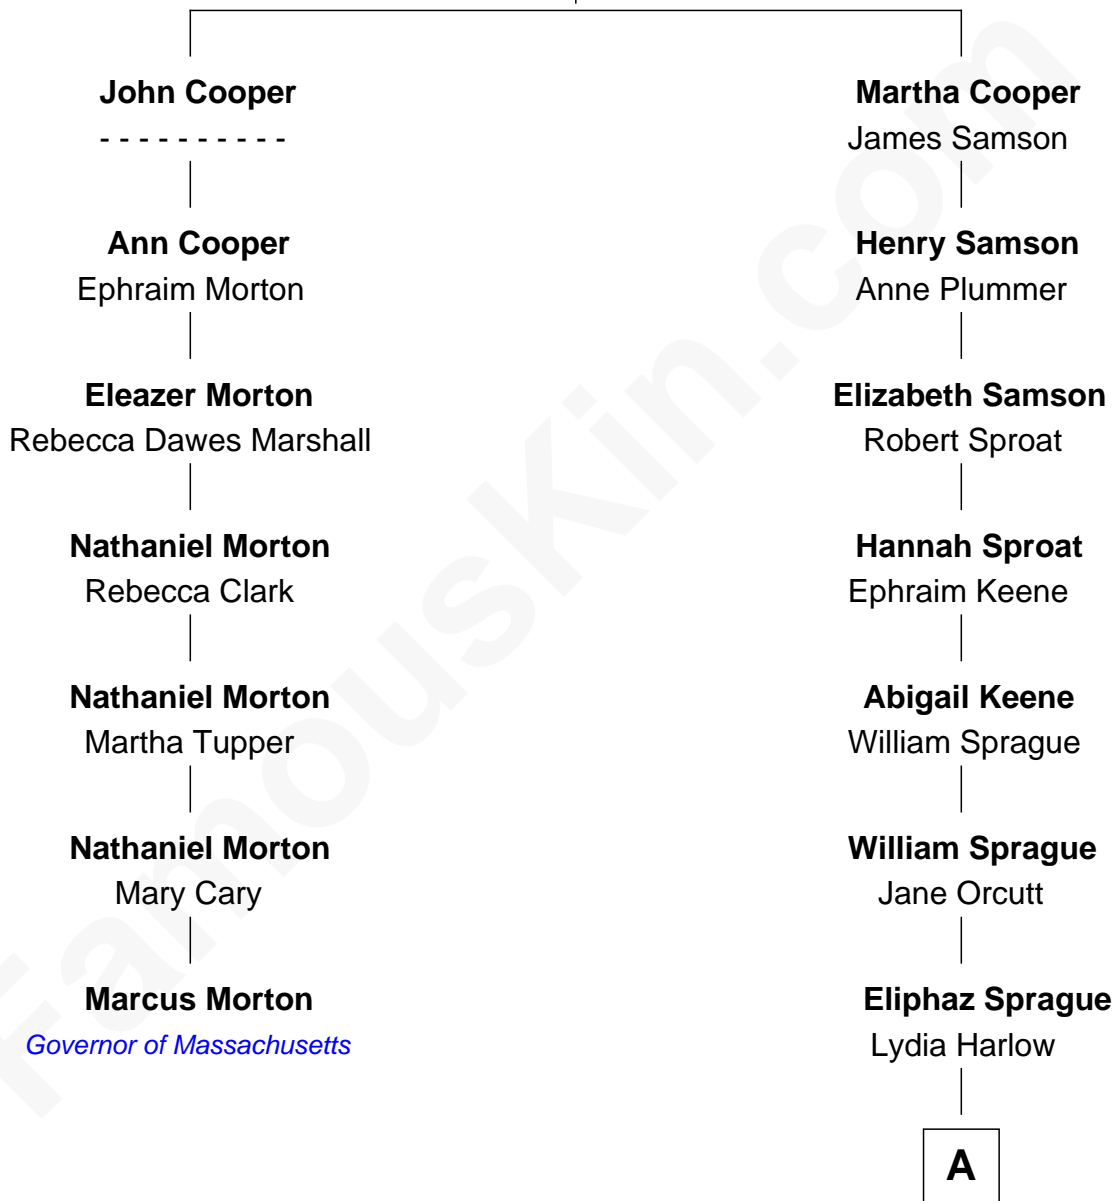

FamousKin.com Relationship Chart of

Marcus Morton

16th and 18th Governor of Massachusetts

6th cousin 5 times removed of

Sprague Grayden

TV and Movie Actress

Edmund Cooper

Mary Wyne

A

Jesse Harlow Sprague

Nancy Williams Bates

Charles F. Sprague

Margaret Mae Smith

Charles Freemont Sprague

Ova Mona Evans

Lois Sprague