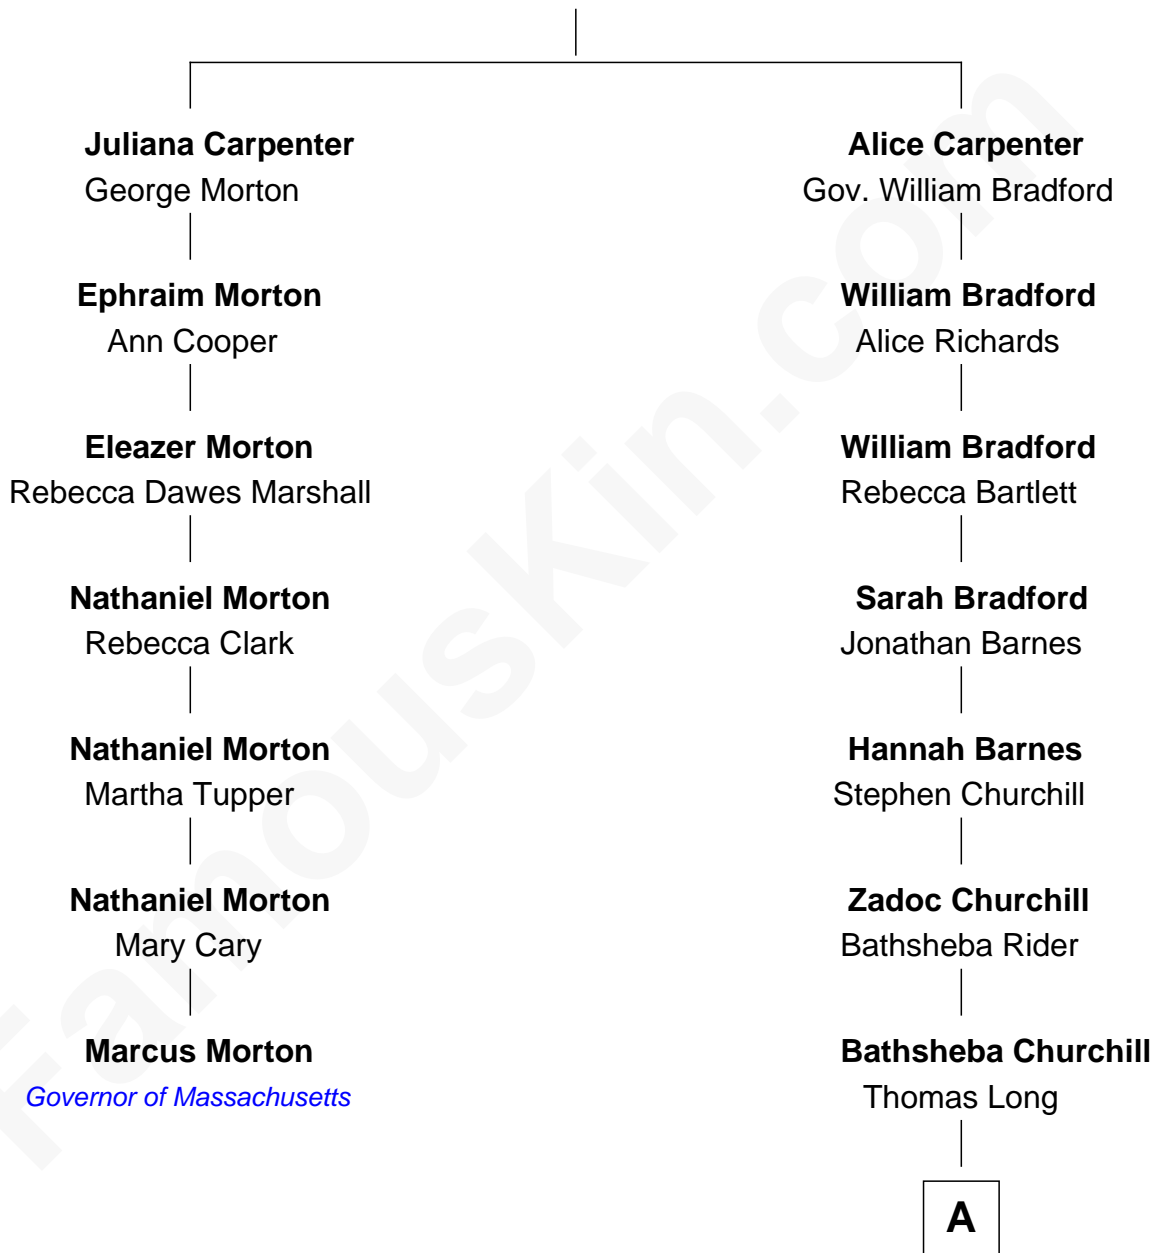

FamousKin.com

Relationship Chart of

Marcus Morton

16th and 18th Governor of Massachusetts

6th cousin 2 times removed of

John Davis Long

32nd Governor of Massachusetts

Alexander Carpenter

A

Zadoc Long

Julia Temple Davis

John Davis Long

32nd Governor of Massachusetts

FamousKin.com