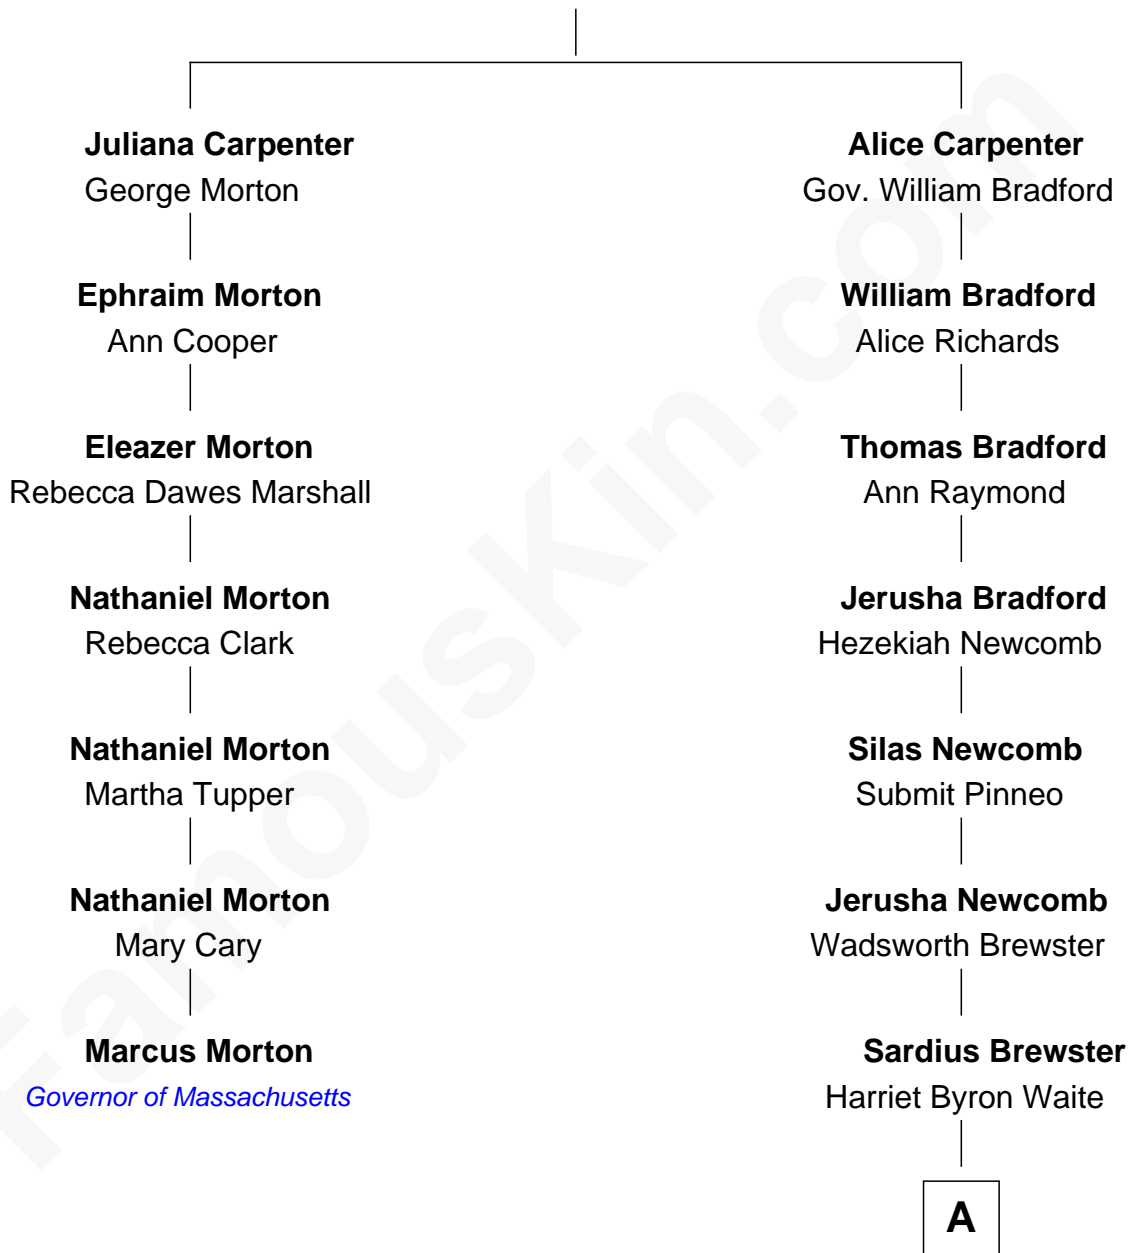

FamousKin.com Relationship Chart of

Marcus Morton

16th and 18th Governor of Massachusetts

6th cousin 5 times removed of

Diane Brewster

TV and Movie Actress

Alexander Carpenter

A

|
Waite Wadsworth Brewster

Abbey Turney Seeley

|
Arthur Seeley Brewster

Annie Harriet Byard

|
Reginald Raymond Brewster

Grace Anna Sloane

|
Phillip Sloane Brewster

Geraldine Craddock