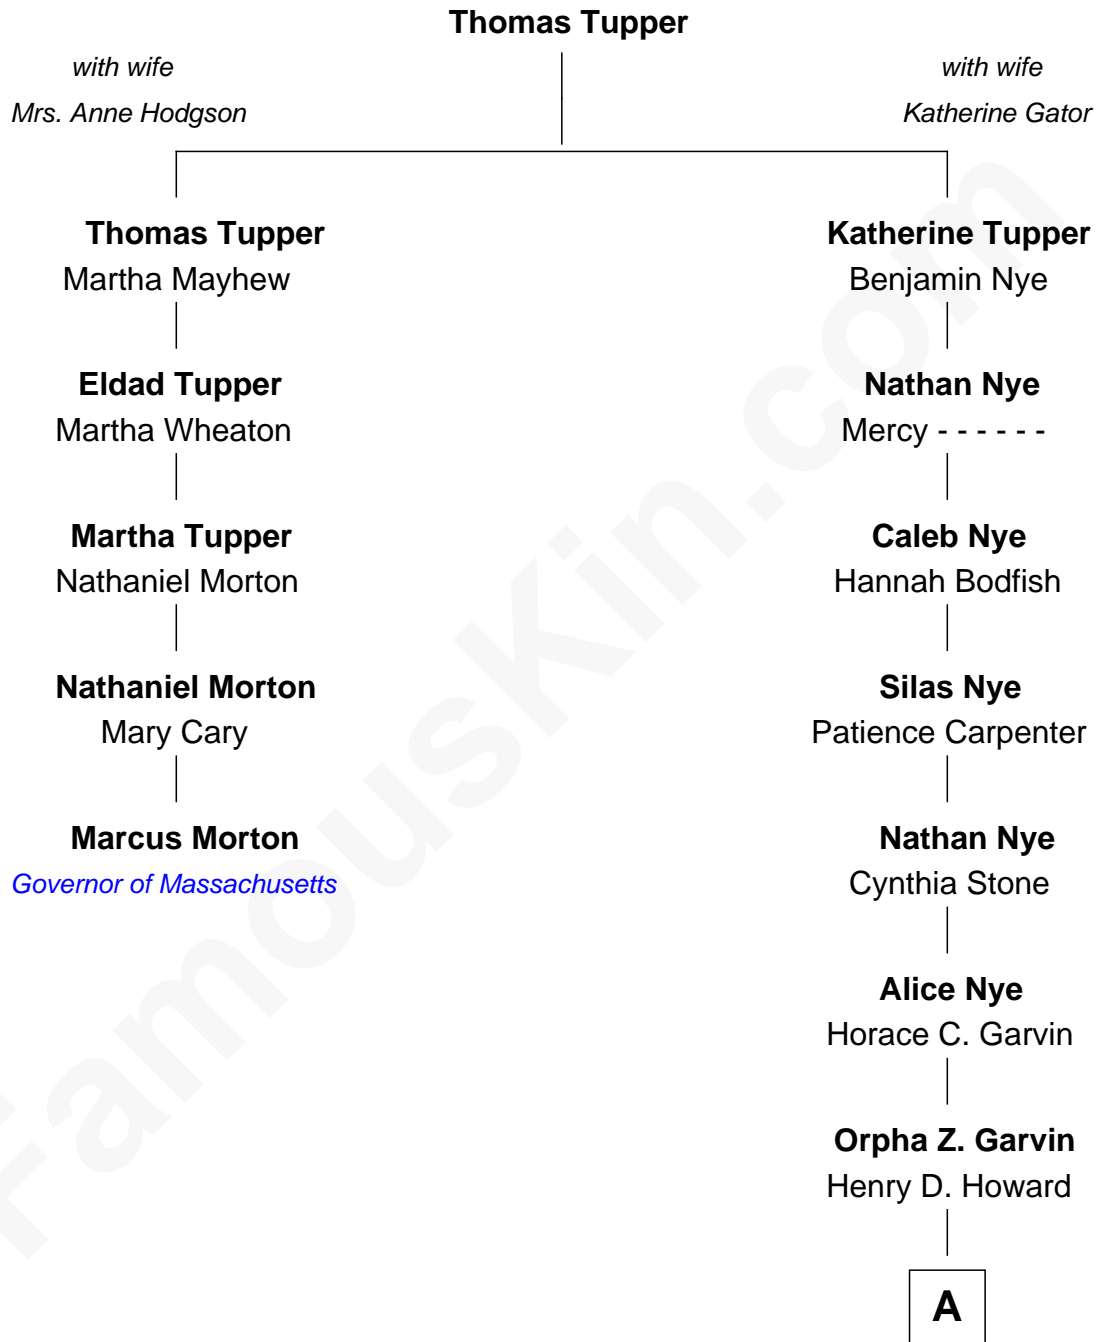

# FamousKin.com Relationship Chart of

**Marcus Morton**

*16th and 18th Governor of Massachusetts*

4th cousin 8 times removed of

**Taylor Lautner**

*TV and Movie Actor*

**A**

—  
**Alice B. Howard**  
Franklin A. French

—  
**Ruth French**  
John Giles Akers

—  
**Bernetta J. Akers**  
Howard John Pickard

—  
**Sandra Jean Pickard**  
Loren Joseph Lautner

—  
**Daniel Joseph Lautner**  
Deborah C. Bos

—  
**Taylor Lautner**  
*TV and Movie Actor*