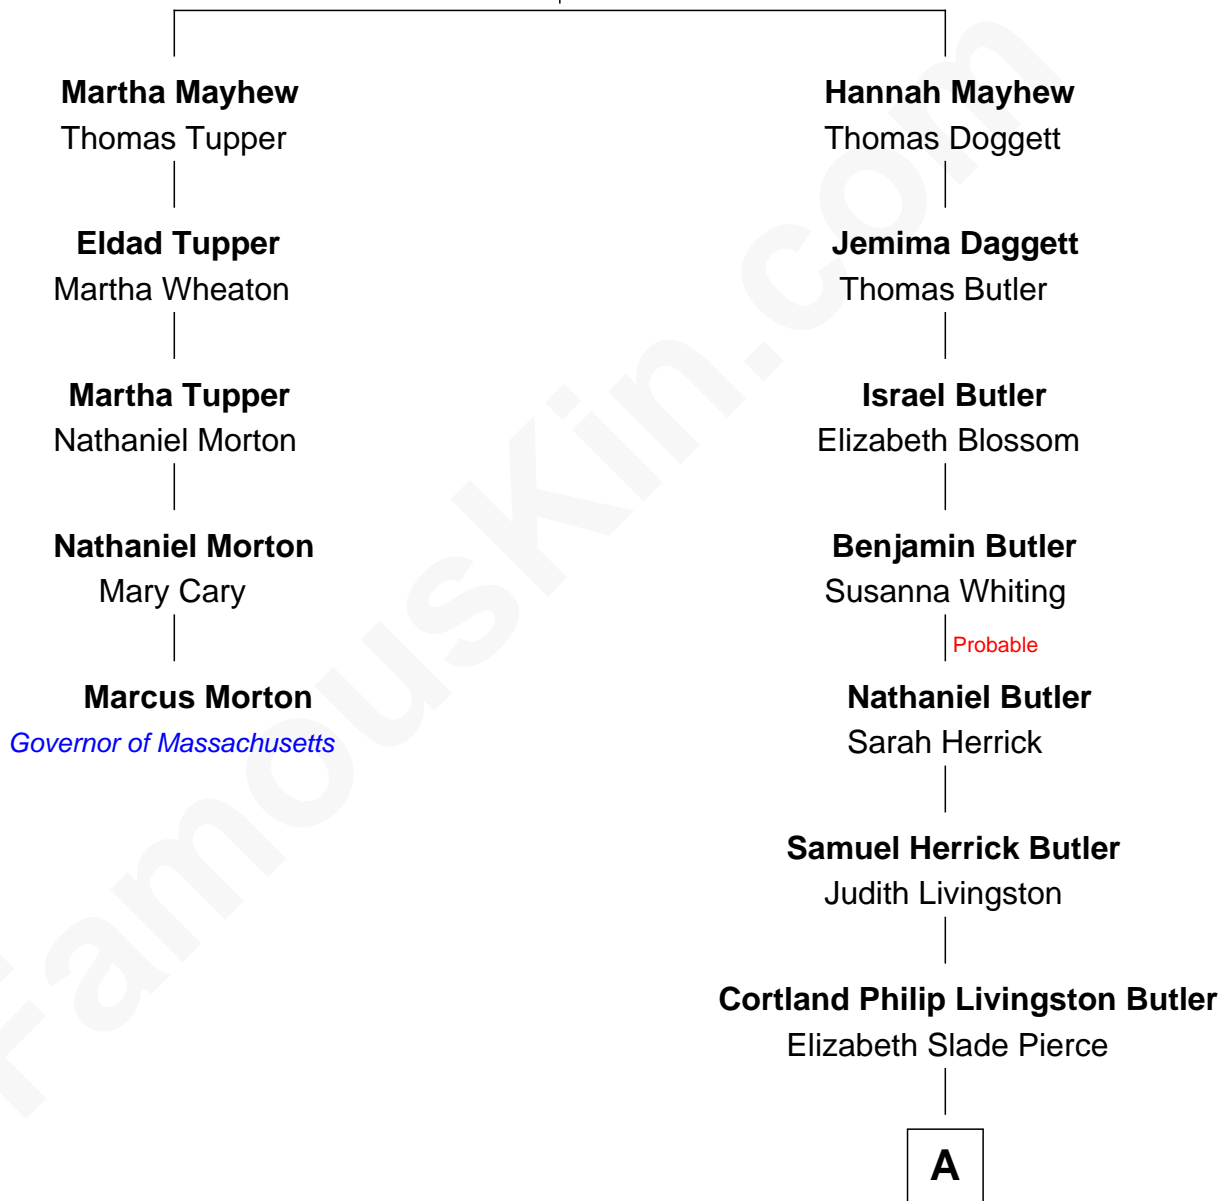

FamousKin.com

Relationship Chart of

Marcus Morton

16th and 18th Governor of Massachusetts

4th cousin 6 times removed of

George H. W. Bush
41st U.S. President

Gov. Thomas Mayhew
Jane Gallion

A

|
Mary Elizabeth Butler
Robert Emmet Sheldon

|
Flora Sheldon
Samuel Prescott Bush

|
Prescott Sheldon Bush
Dorothy Wear Walker

|
George H. W. Bush
41st U.S. President

FamousKin.com