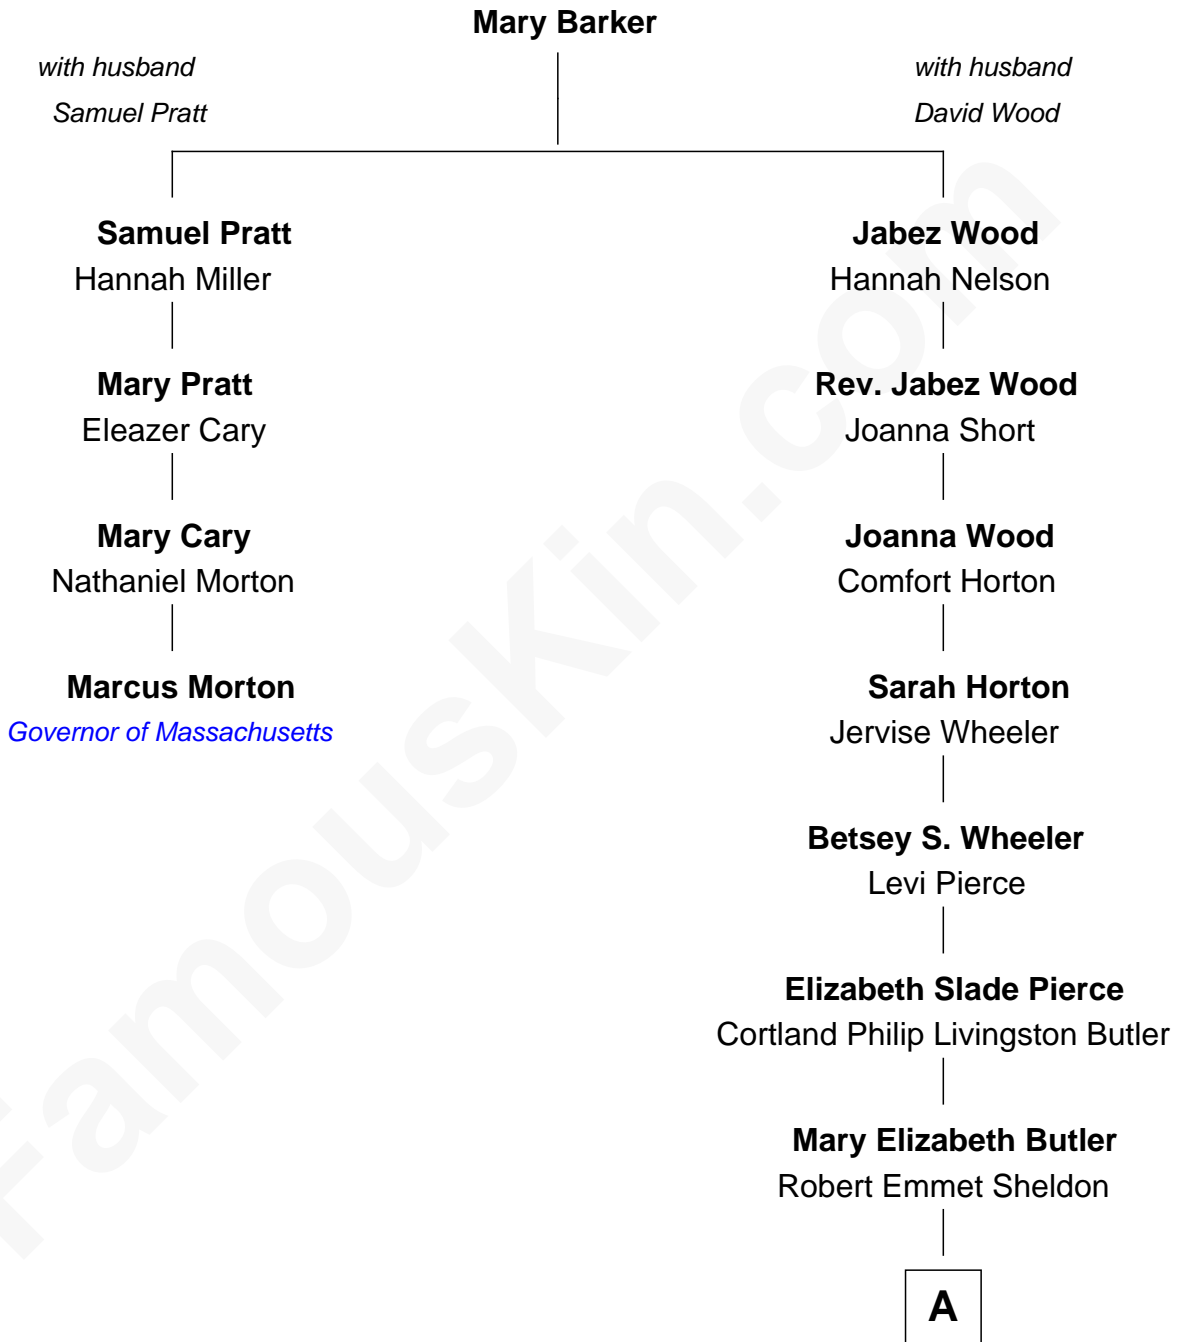

# FamousKin.com

## Relationship Chart of

### Marcus Morton

16th and 18th Governor of Massachusetts

3rd cousin 6 times removed of

**George H. W. Bush**  
41st U.S. President

A

Flora Sheldon

Samuel Prescott Bush

Prescott Sheldon Bush

Dorothy Wear Walker

George H. W. Bush

*41st U.S. President*

FamousKin.com