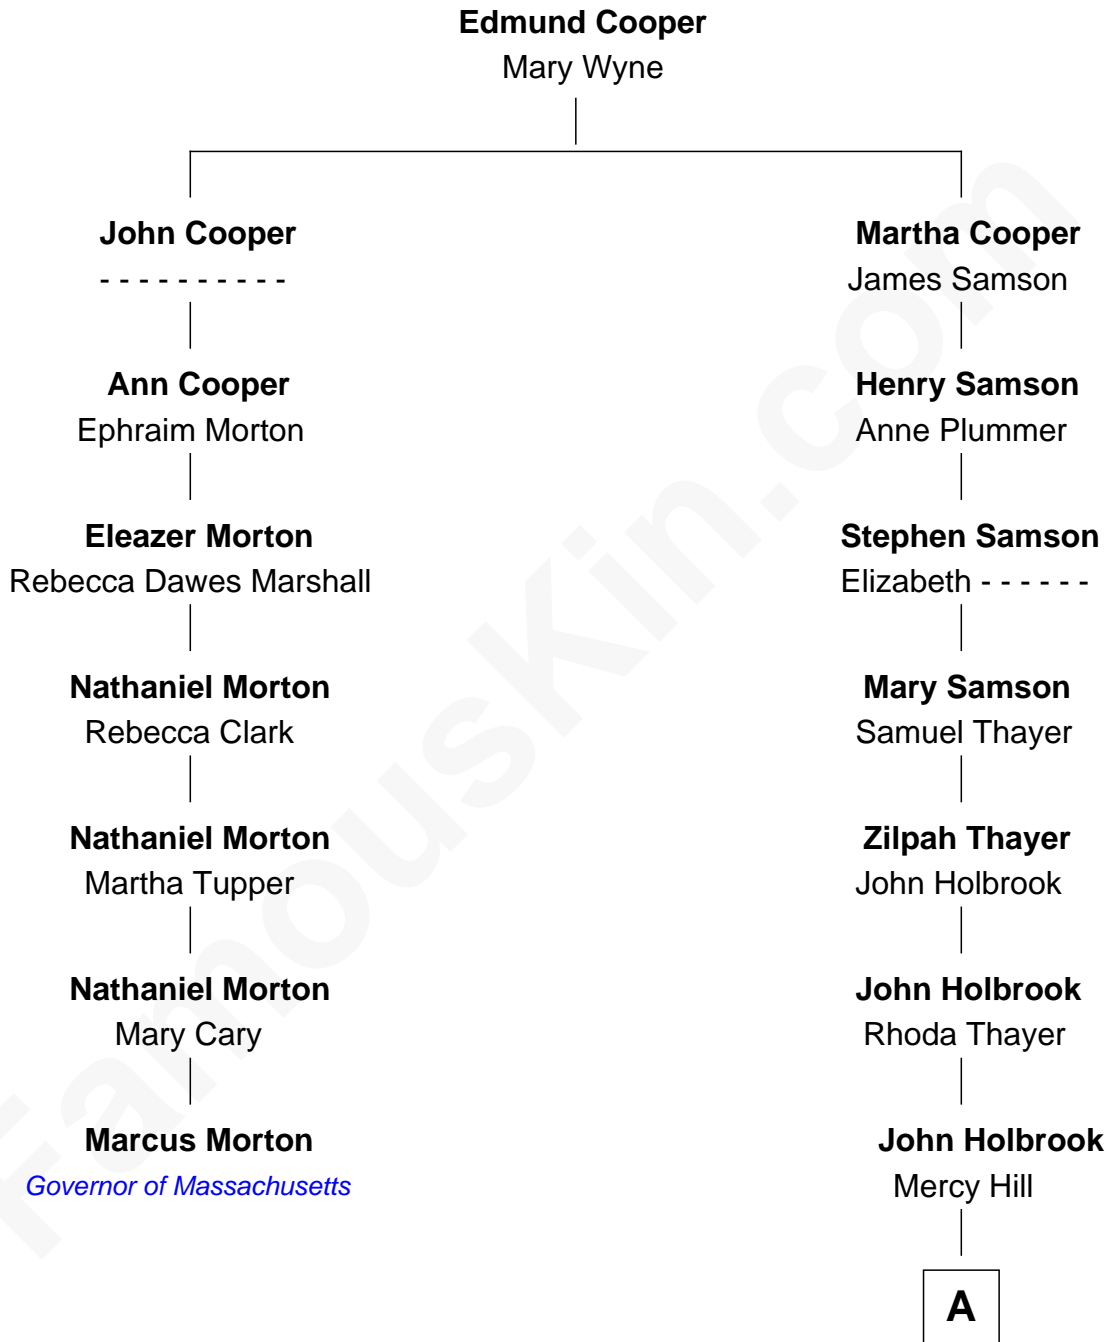

FamousKin.com

Relationship Chart of

Marcus Morton

16th and 18th Governor of Massachusetts

6th cousin 5 times removed of

Barbara (Pierce) Bush

First Lady of President George H.W. Bush

A

Chloe Holbrook
Gen. James Pierce

Jonas James Pierce
Kate Pritzel

Scott Pierce
Mabel Marvin

Marvin Pierce
Pauline Robinson

Barbara (Pierce) Bush
First Lady of George H.W. Bush

FamousKin.com