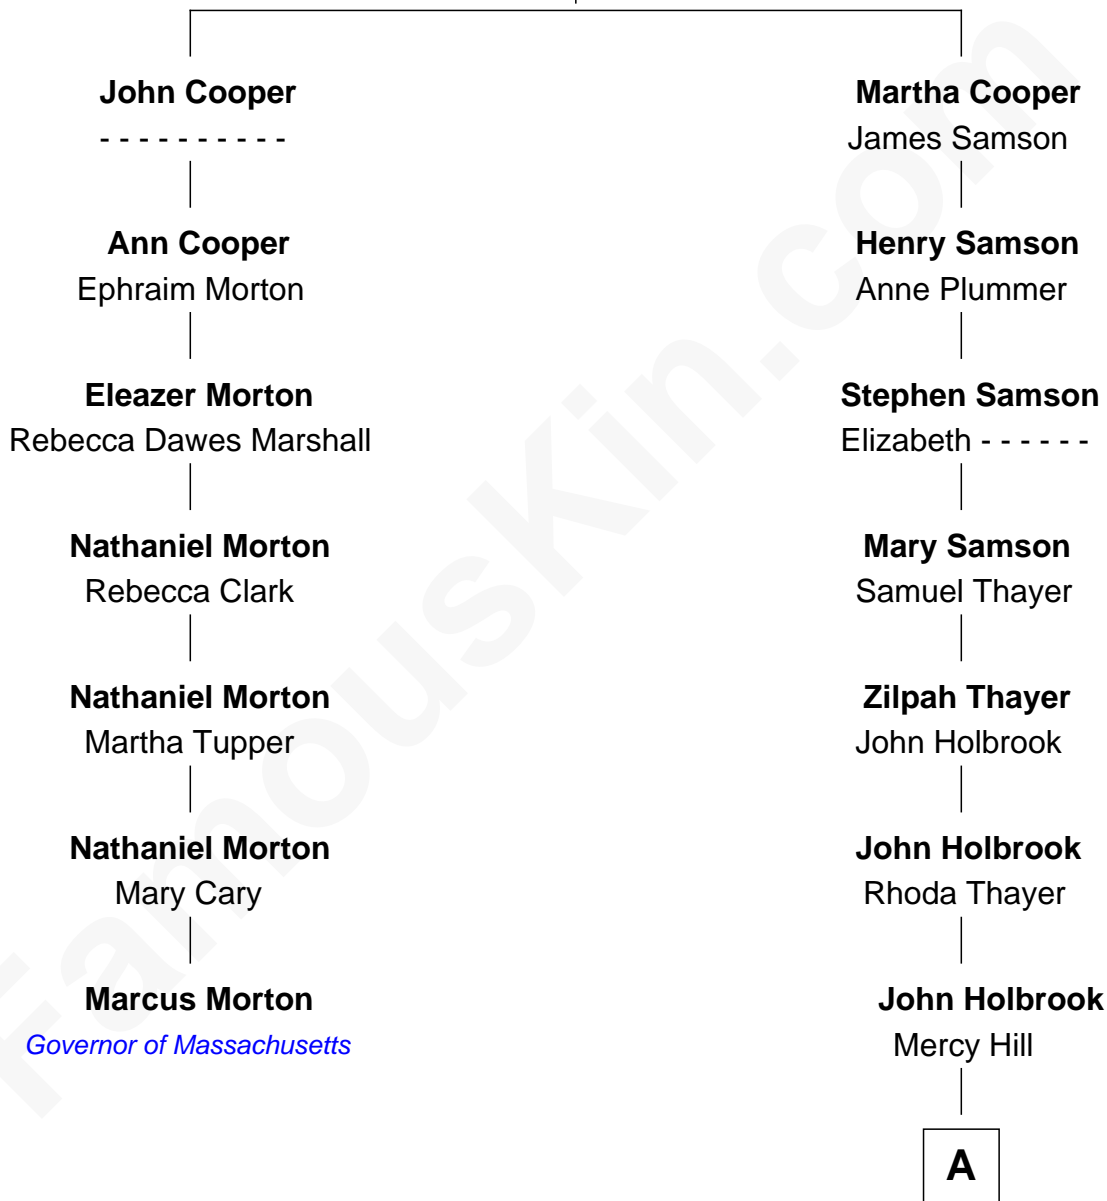

# FamousKin.com Relationship Chart of

**Marcus Morton**

*16th and 18th Governor of Massachusetts*

6th cousin 6 times removed of

**George W. Bush**

*43rd U.S. President*

**Edmund Cooper**

Mary Wyne

**A**

**Chloe Holbrook**  
Gen. James Pierce

**Jonas James Pierce**  
Kate Pritzel

**Scott Pierce**  
Mabel Marvin

**Marvin Pierce**  
Pauline Robinson

**Barbara Pierce**  
George Herbert Walker Bush

**George W. Bush**  
*43rd U.S. President*