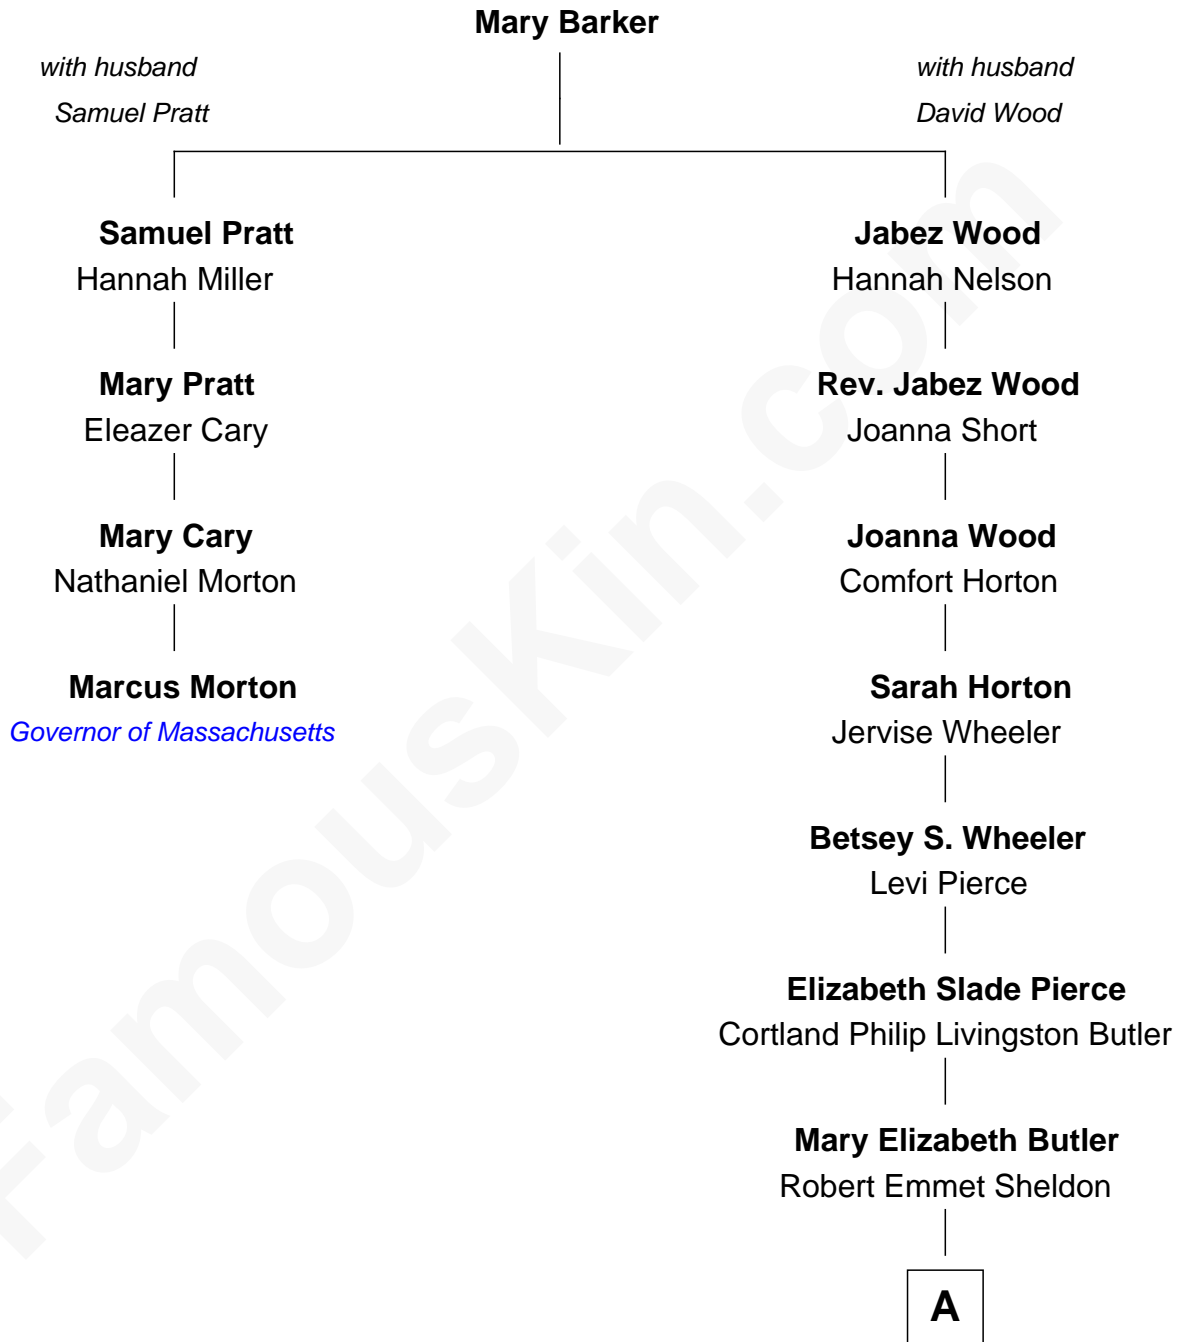

# FamousKin.com Relationship Chart of

**Marcus Morton**

*16th and 18th Governor of Massachusetts*

3rd cousin 7 times removed of

**George W. Bush**

*43rd U.S. President*

**A**

—  
**Flora Sheldon**

Samuel Prescott Bush

—  
**Prescott Sheldon Bush**

Dorothy Wear Walker

—  
**George Herbert Walker Bush**

Barbara Pierce

—  
**George W. Bush**

*43rd U.S. President*

FamousKin.com