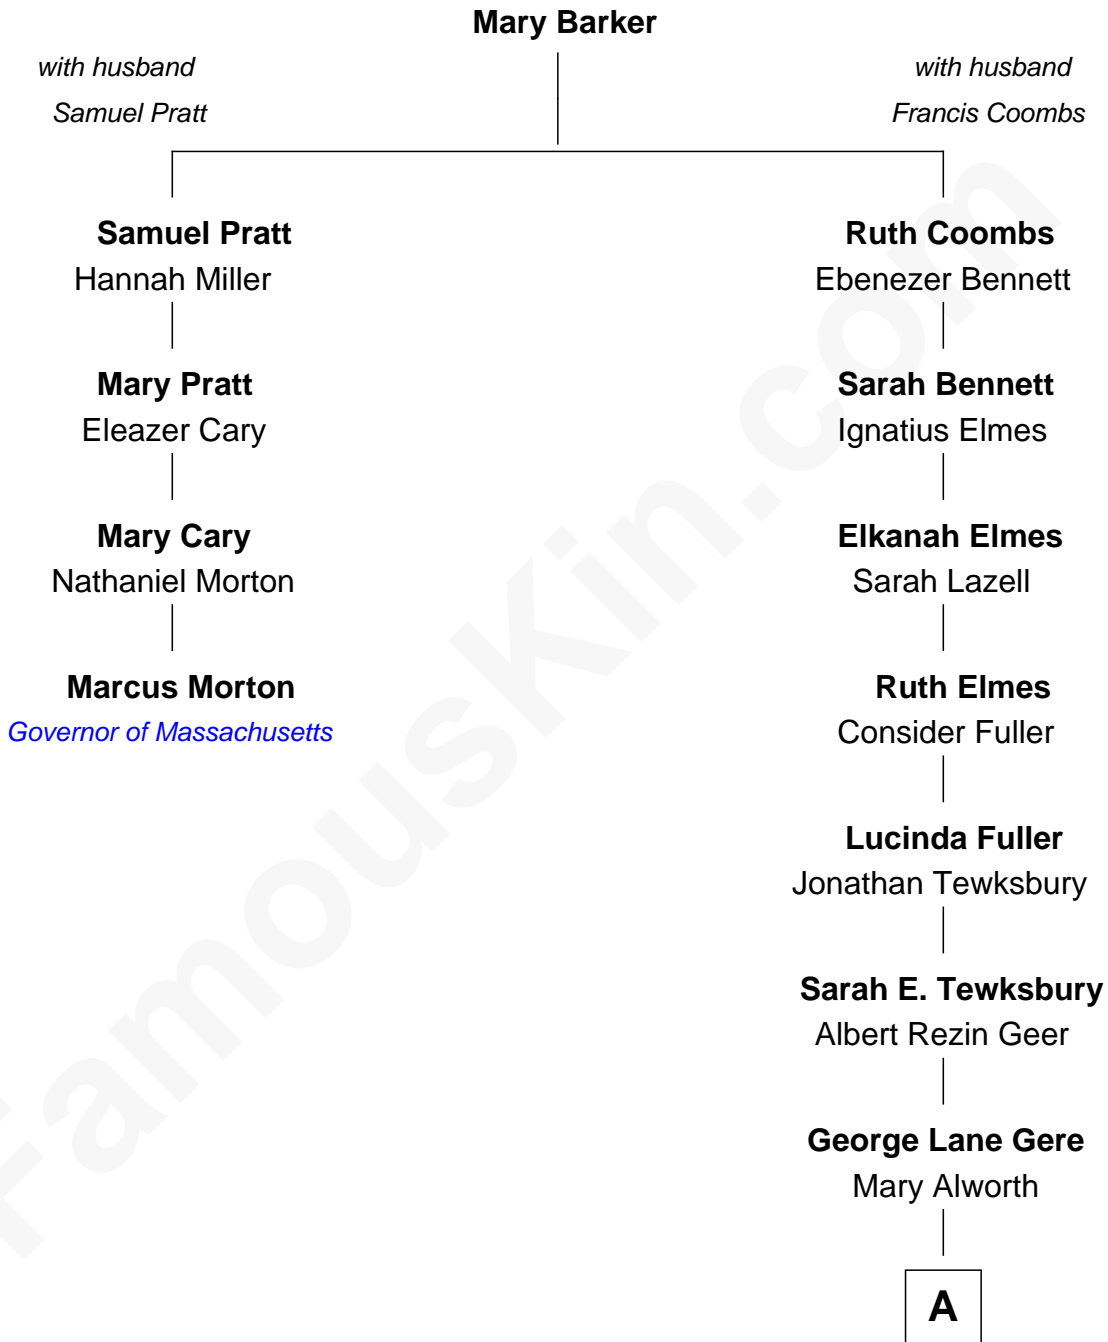

# FamousKin.com

## Relationship Chart of

### Marcus Morton

16th and 18th Governor of Massachusetts

3rd cousin 6 times removed of

**Richard Gere**  
Movie Actor

**A**

Albert William Gere  
Hazel Marjorie Snover

Homer George Gere  
Doris Anna Tiffany