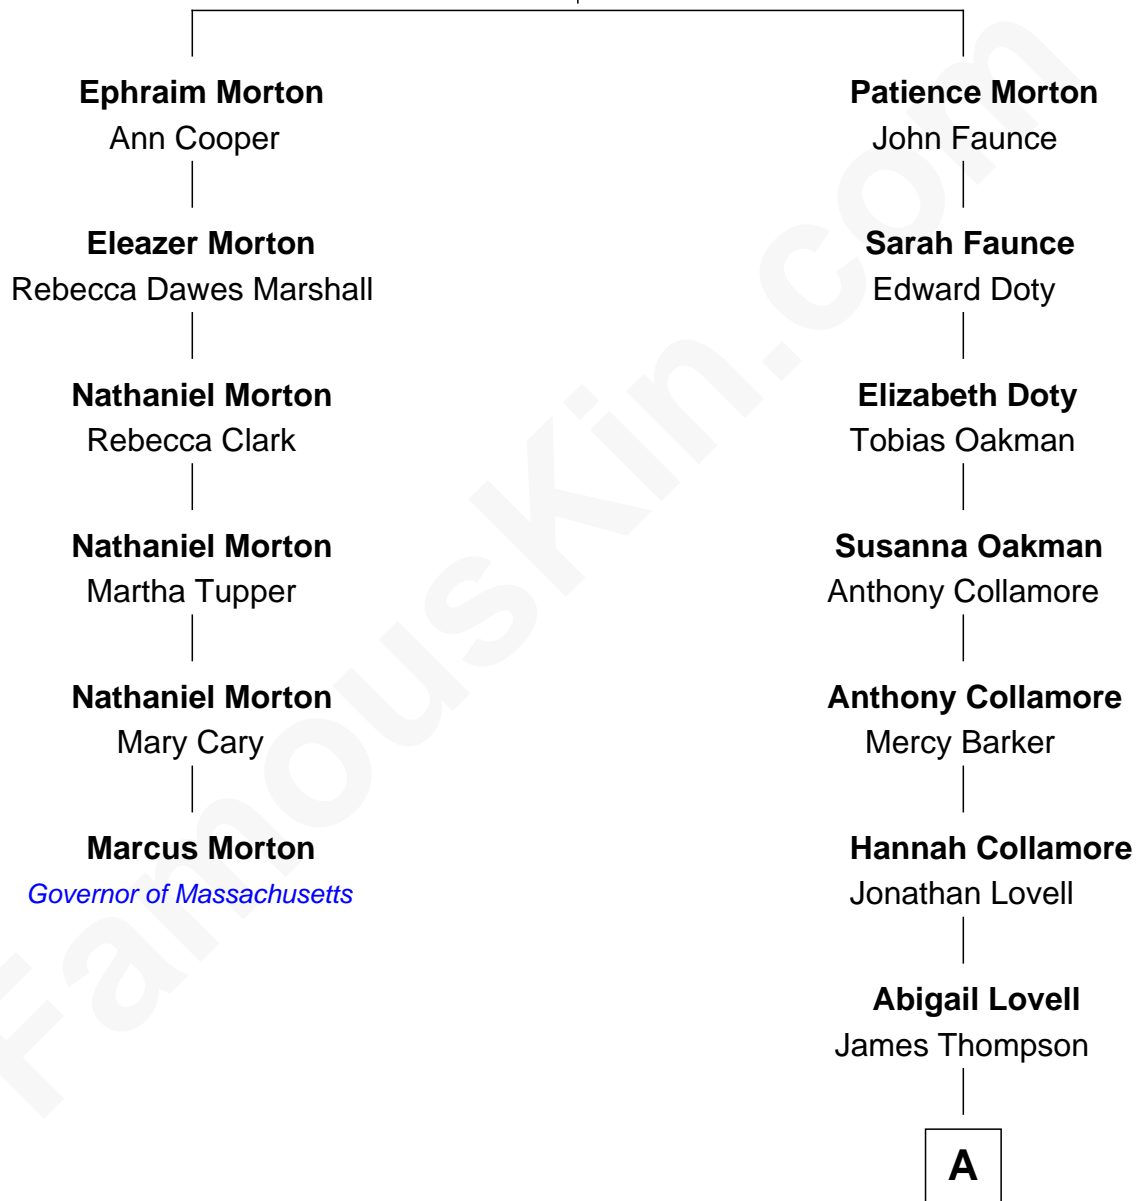

# FamousKin.com Relationship Chart of

**Marcus Morton**

*16th and 18th Governor of Massachusetts*

5th cousin 7 times removed of

**Bill Gates**

*Founder of Microsoft*

**George Morton**  
Juliana Carpenter

**A**

**Barker Lovell Thompson**

Caroline M. - - - - -

**Isabella A. Thompson**

Oscar Rodman Oakley

**Belle Oakley**

James W. Maxwell

**James Willard Maxwell**

Adelle Thompson

**Mary A. Maxwell**

William Henry Gates

**Bill Gates**

*Founder of Microsoft*