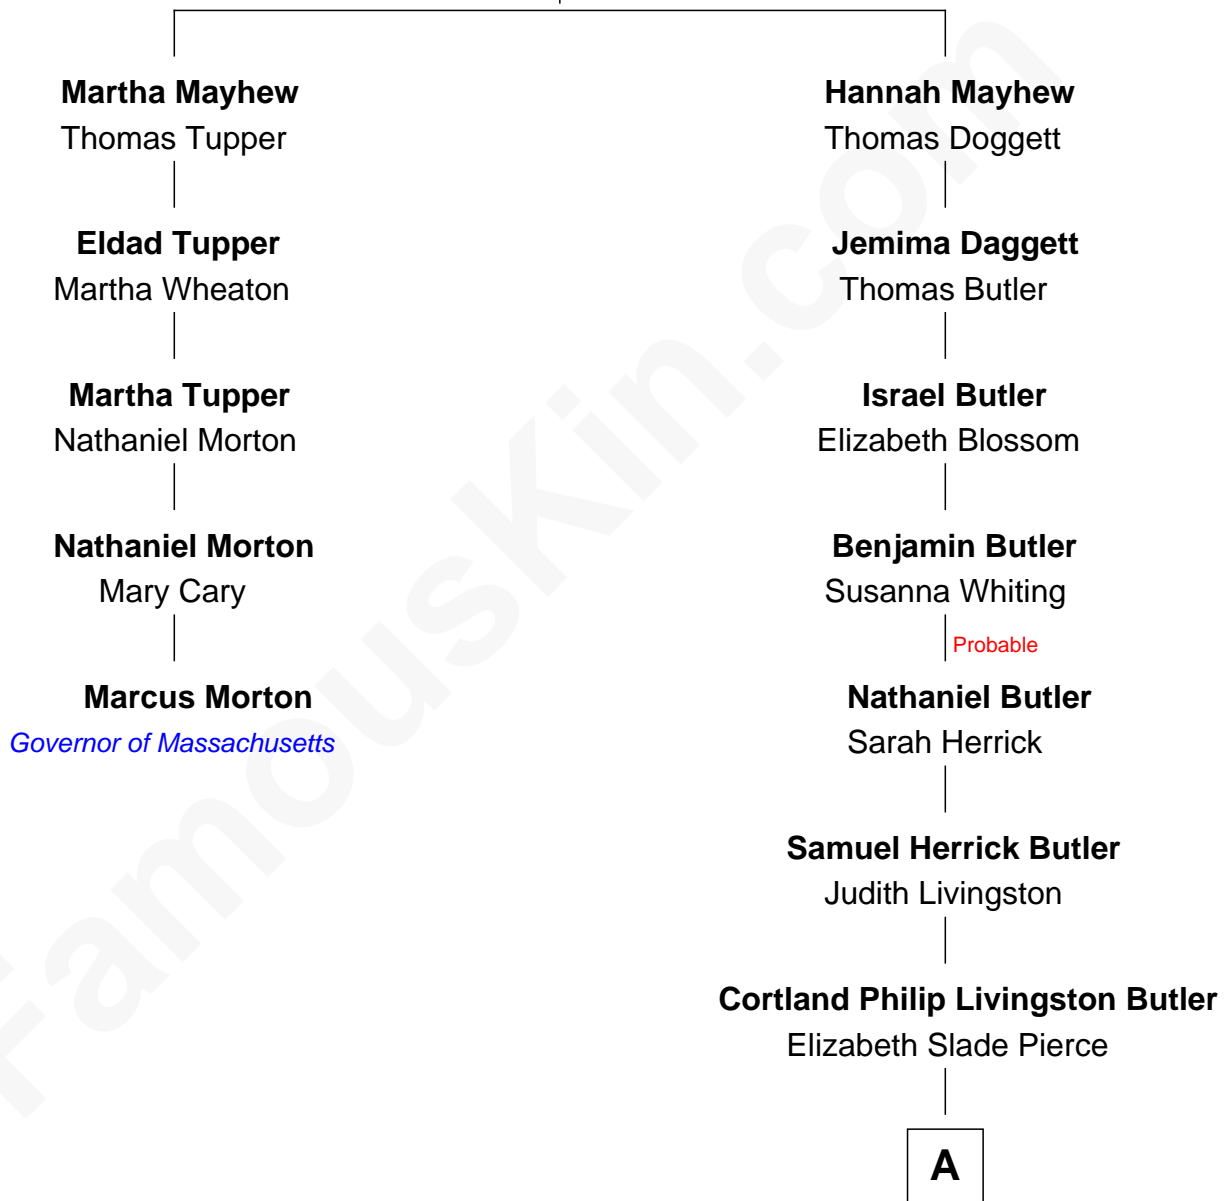

## Relationship Chart of

### Marcus Morton

16th and 18th Governor of Massachusetts

4th cousin 7 times removed of

### Jeb Bush

43rd Governor of Florida

**Gov. Thomas Mayhew**  
Jane Gallion

**A**

—  
**Mary Elizabeth Butler**  
Robert Emmet Sheldon

—  
**Flora Sheldon**  
Samuel Prescott Bush

—  
**Prescott Sheldon Bush**  
Dorothy Wear Walker