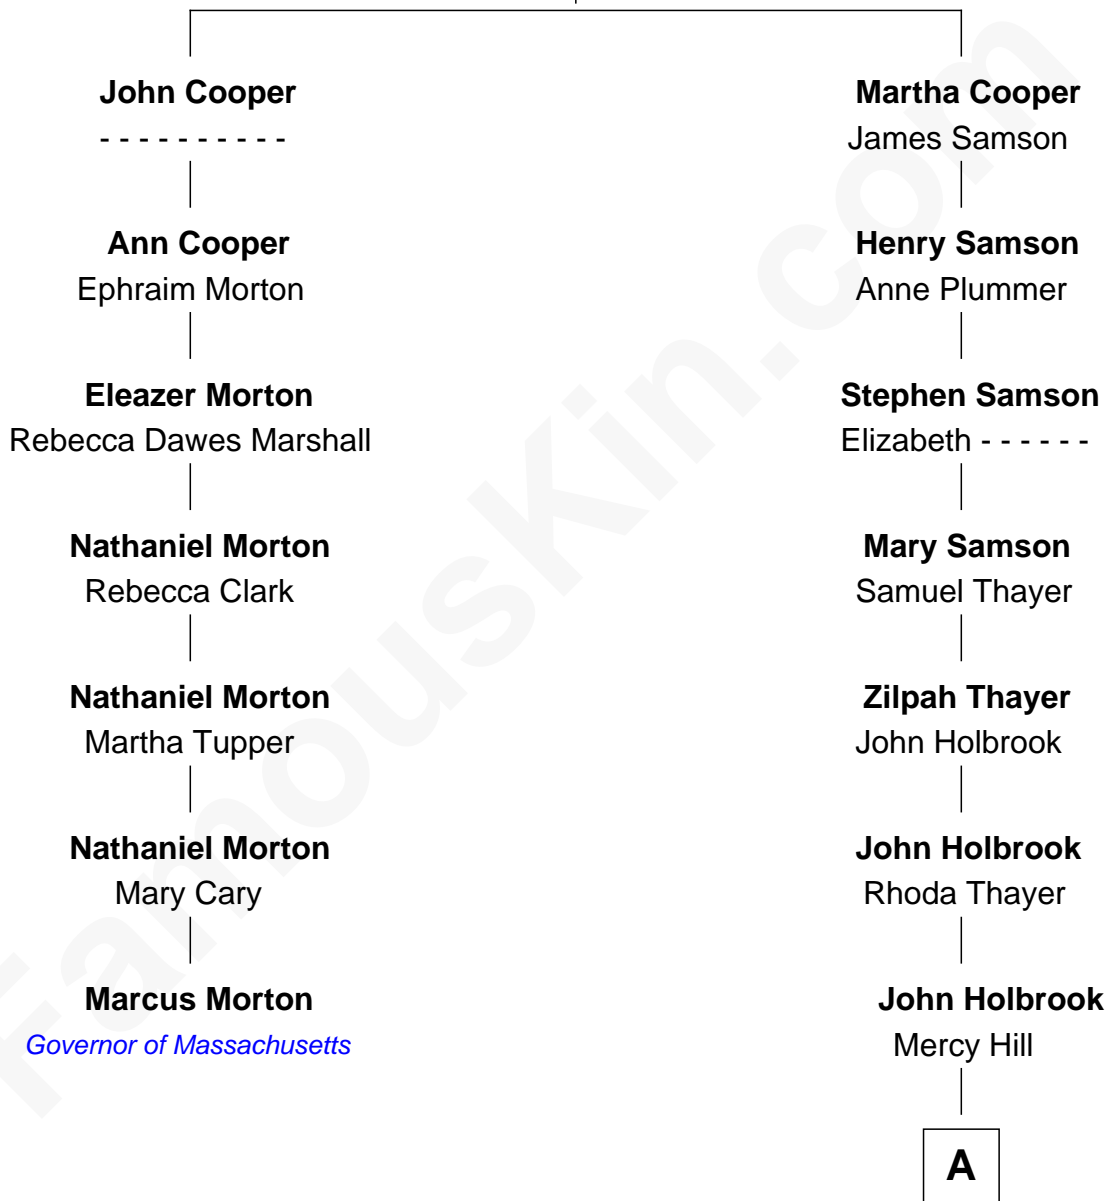

FamousKin.com

Relationship Chart of

Marcus Morton

16th and 18th Governor of Massachusetts

6th cousin 6 times removed of

Jeb Bush

43rd Governor of Florida

Edmund Cooper

Mary Wyne

A

—
Chloe Holbrook
Gen. James Pierce

—
Jonas James Pierce
Kate Pritzel

—
Scott Pierce
Mabel Marvin

—
Marvin Pierce
Pauline Robinson

—
Barbara Pierce
George Herbert Walker Bush

—
Jeb Bush
43rd Governor of Florida