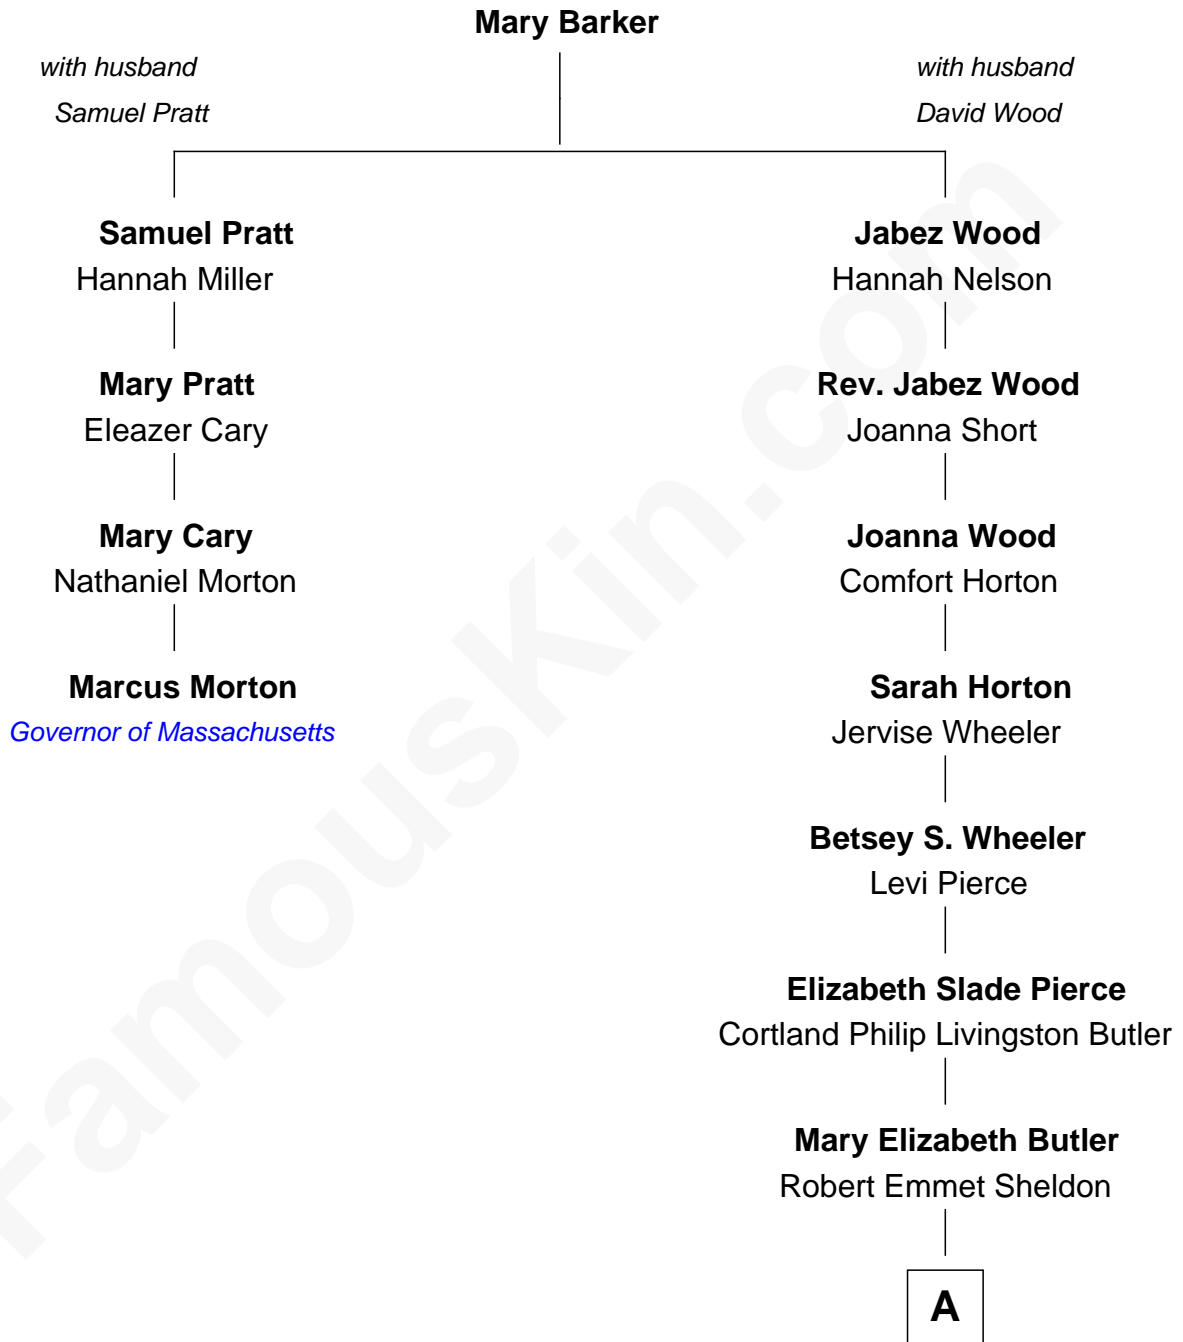

FamousKin.com

Relationship Chart of

Marcus Morton

16th and 18th Governor of Massachusetts

3rd cousin 7 times removed of

Jeb Bush

43rd Governor of Florida