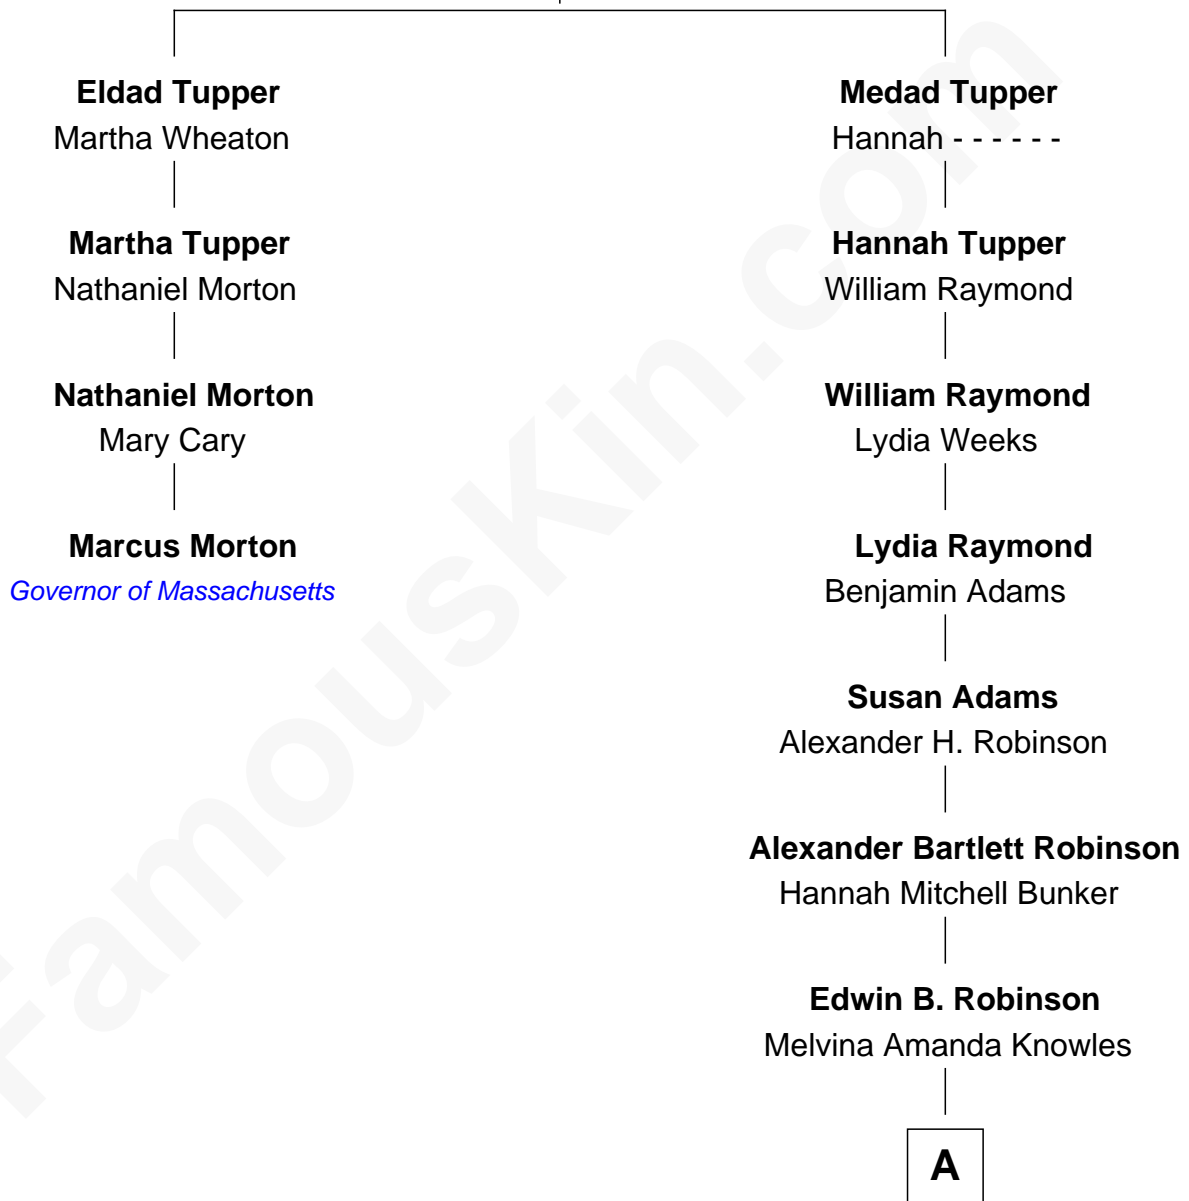

FamousKin.com Relationship Chart of

Marcus Morton

16th and 18th Governor of Massachusetts

3rd cousin 6 times removed of

John Lithgow

Stage, TV, and Movie Actor

Thomas Tupper
Martha Mayhew

A

Ina Berenice Robinson
Arthur Washington Lithgow

Arthur Washington Lithgow
Sarah Jane Price

John Lithgow
Stage, TV, and Movie Actor

FamousKin.com