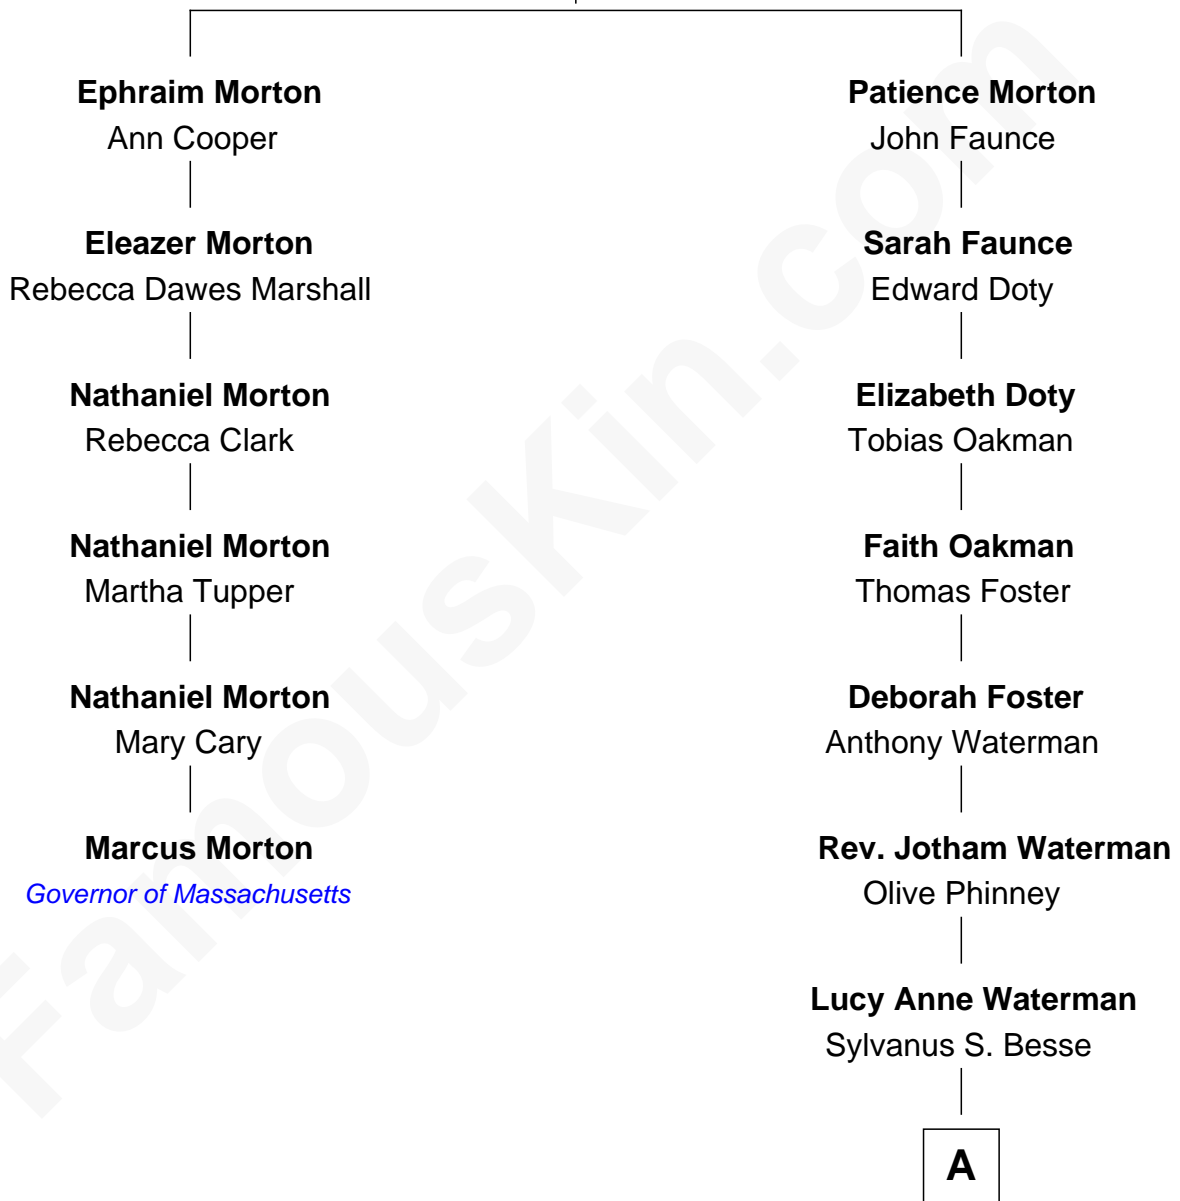

# FamousKin.com Relationship Chart of

**Marcus Morton**

*16th and 18th Governor of Massachusetts*

5th cousin 6 times removed of

**Jordana Brewster**

*TV and Movie Actress*

**George Morton**  
Juliana Carpenter

A

Lyman Waterman Besse

Henrietta Louisa Seger

Florence Foster Besse

Kingman Brewster

Kingman Brewster

Mary Louise Phillips

Alden Brewster

Maria João Leão de Sousa

Jordana Brewster

*TV and Movie Actress*