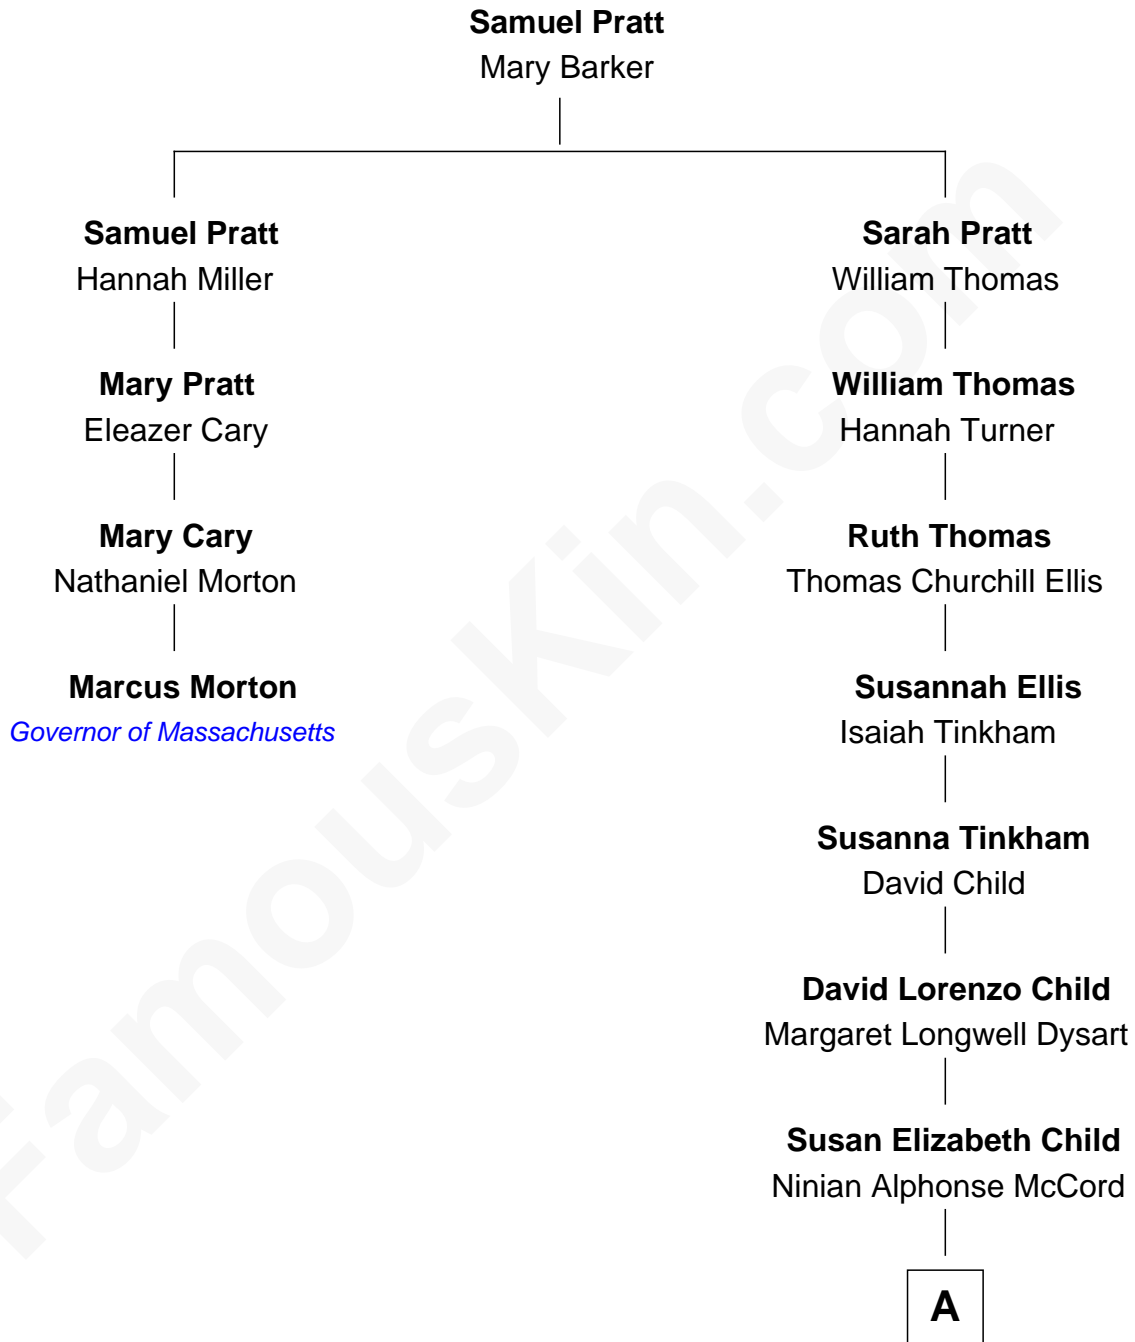

FamousKin.com Relationship Chart of

Marcus Morton

16th and 18th Governor of Massachusetts

3rd cousin 6 times removed of

Dick Van Dyke

TV Actor - "The Dick Van Dyke Show"

A

Charles Cornelius McCord

Adeline Verinda Neal

Hazel Victoria McCord

Loren Wayne Van Dyke

Dick Van Dyke

TV Actor - "The Dick Van Dyke Show"

FamousKin.com