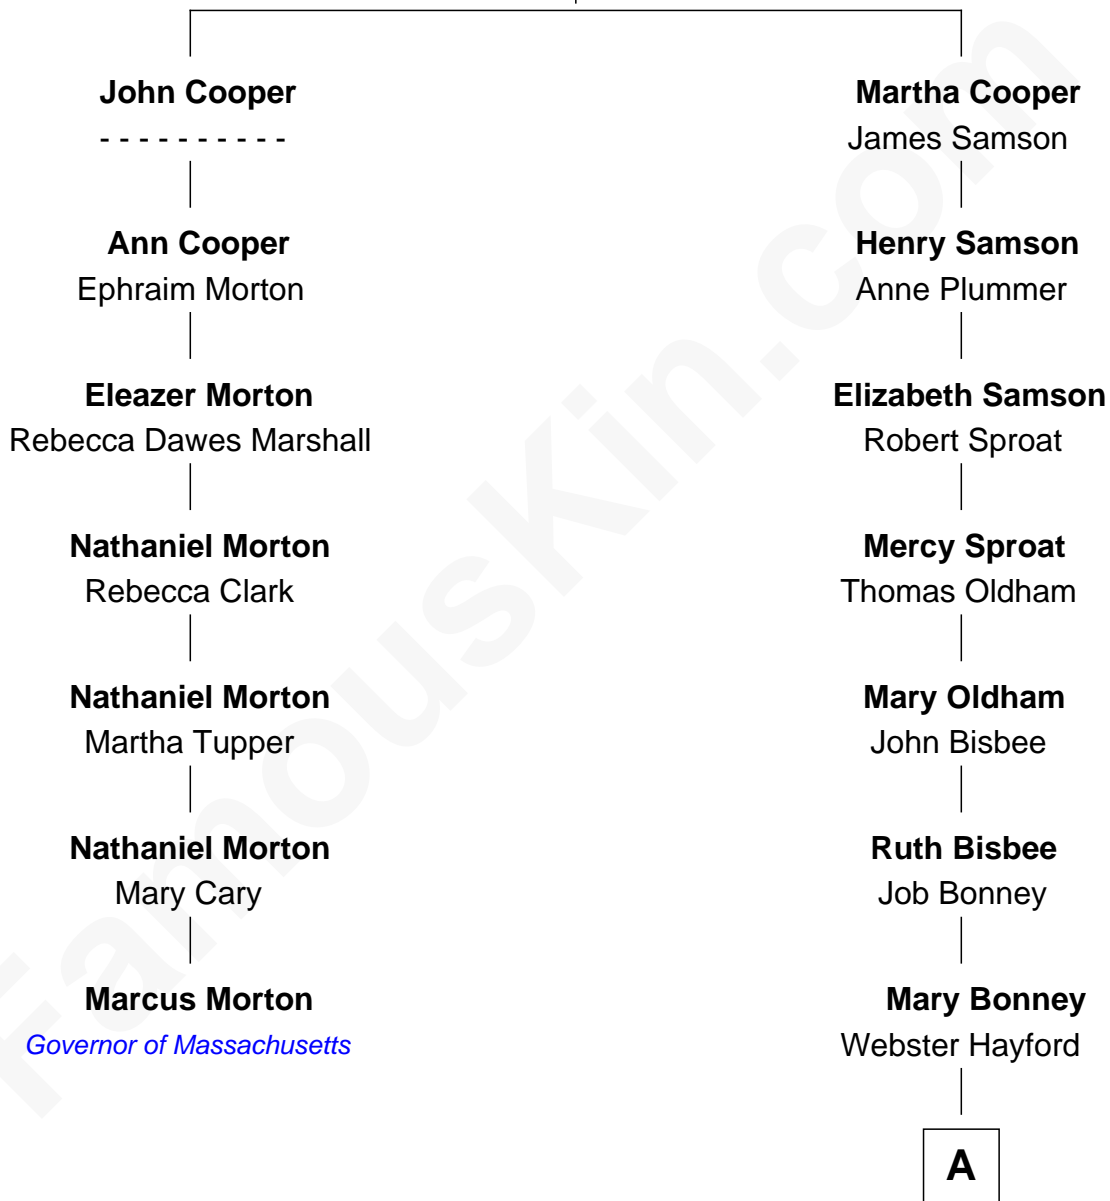

FamousKin.com

Relationship Chart of

Marcus Morton

16th and 18th Governor of Massachusetts

6th cousin 7 times removed of

Joe Buck
Sportscaster

Edmund Cooper
Mary Wyne

A

Mary Hayford

Daniel Buck

Horace Buck

Betsey Burgess

Whitmer Hall Buck

Mary Malvina Joslin

Frank LaForest Buck

Lulie Mary Blake