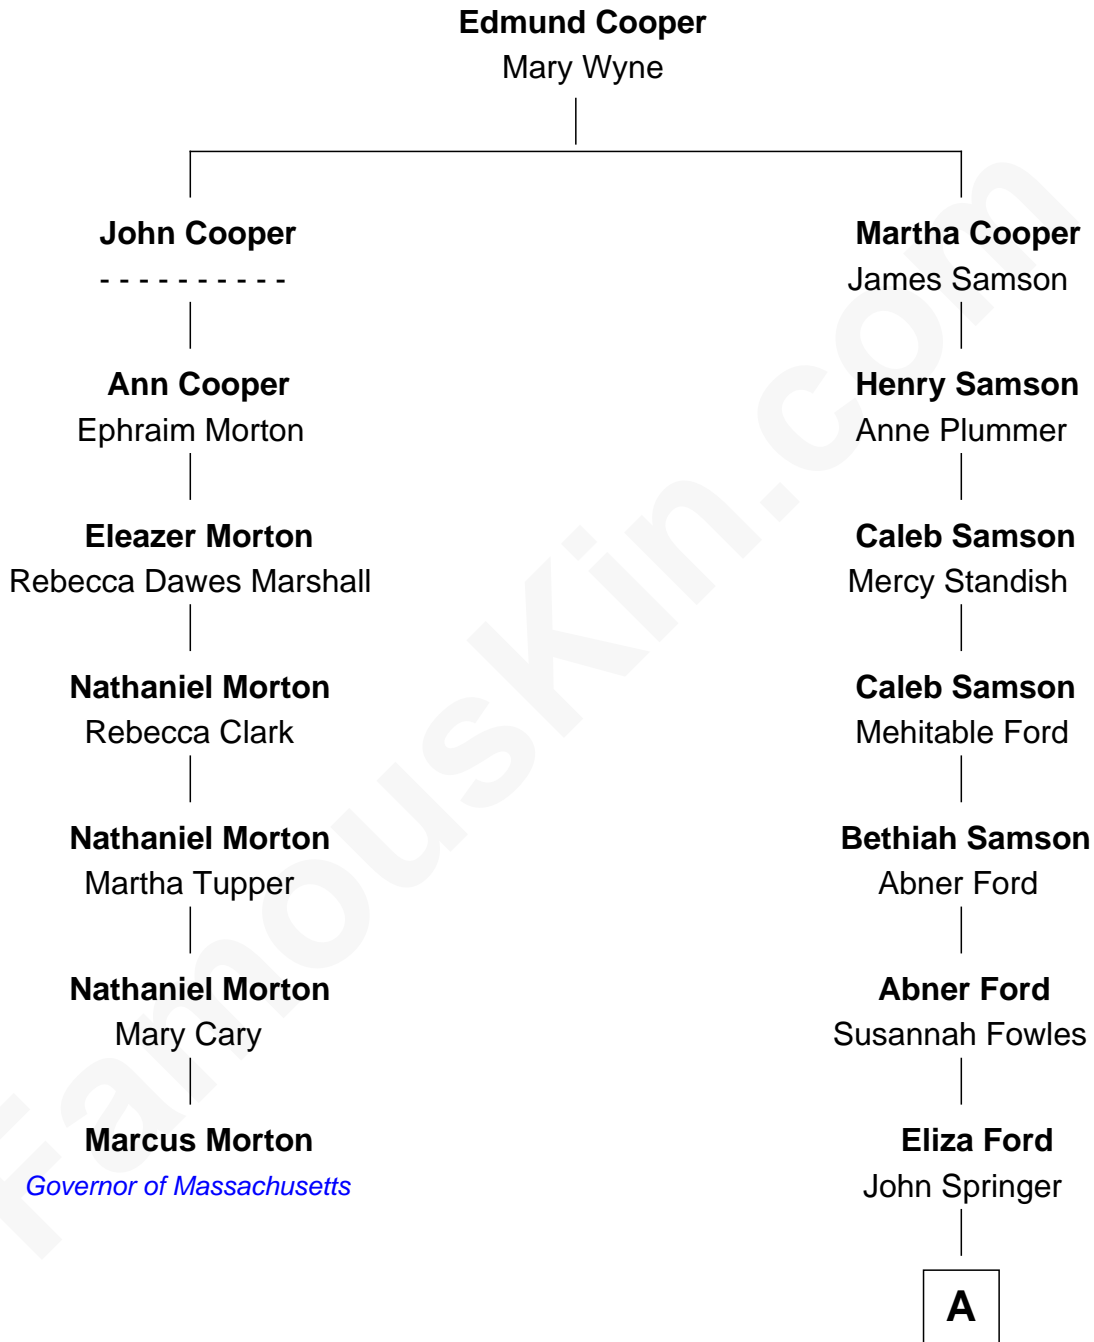

FamousKin.com

Relationship Chart of

Marcus Morton

16th and 18th Governor of Massachusetts

6th cousin 5 times removed of

Marie-Chantal Miller
Crown Princess of Greece

A

Elizabeth Ann Springer