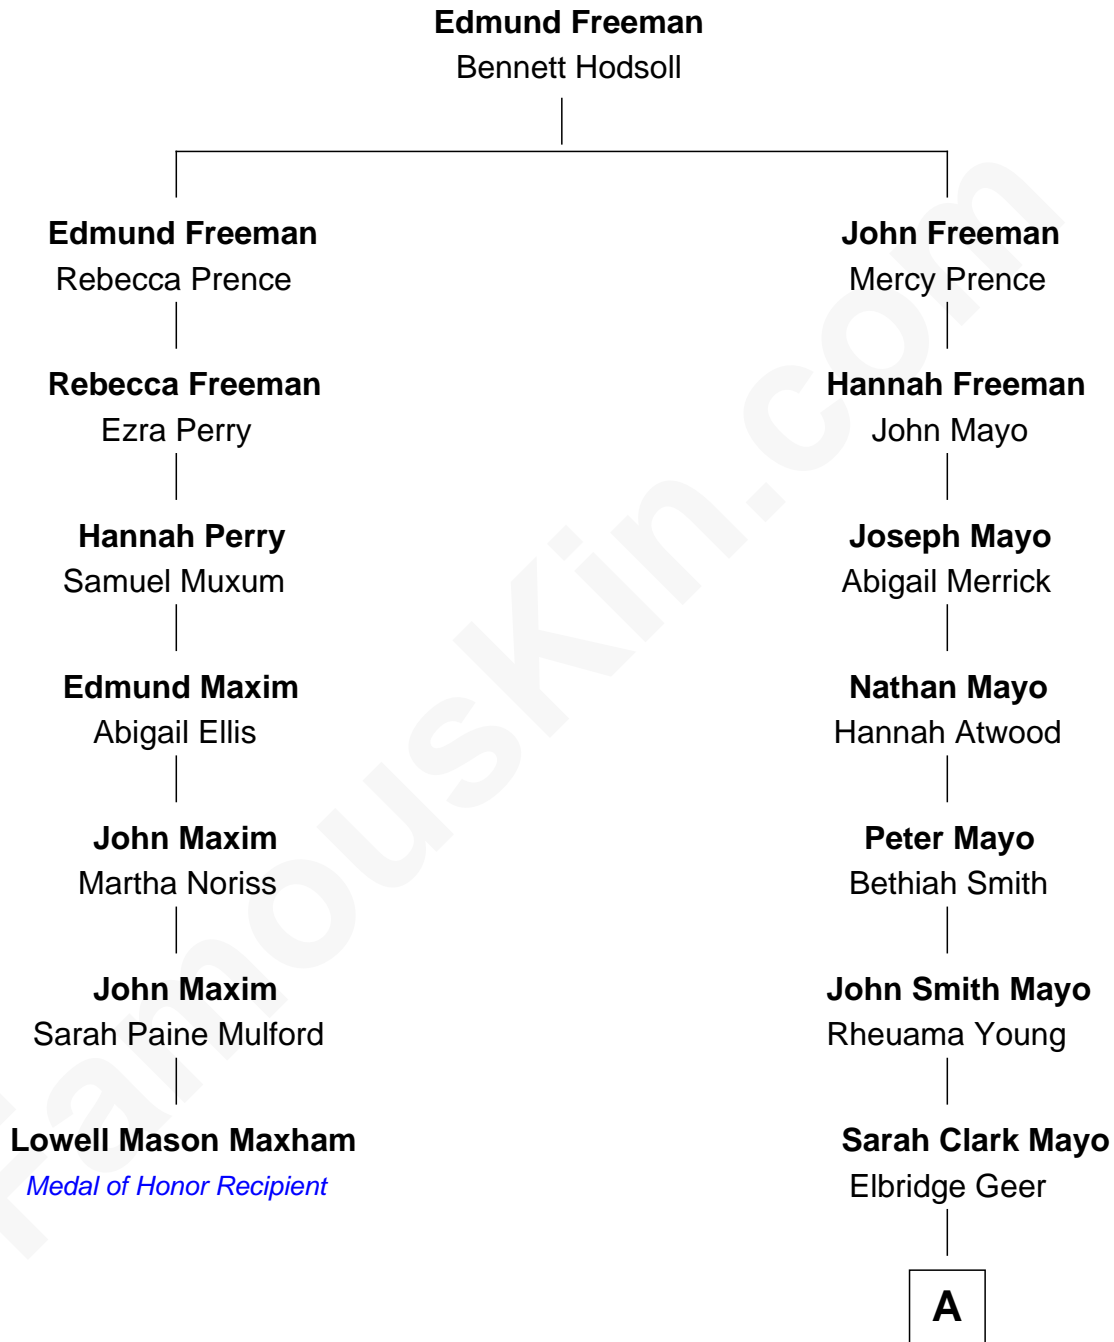

## Relationship Chart of

### Lowell Mason Maxham

*Medal of Honor Recipient U. S. Civil War*

6th cousin 4 times removed of

**Annie Proulx**

*Novelist and Short Story Writer*

A

**George Eldridge Geer**

Nellie May Appley