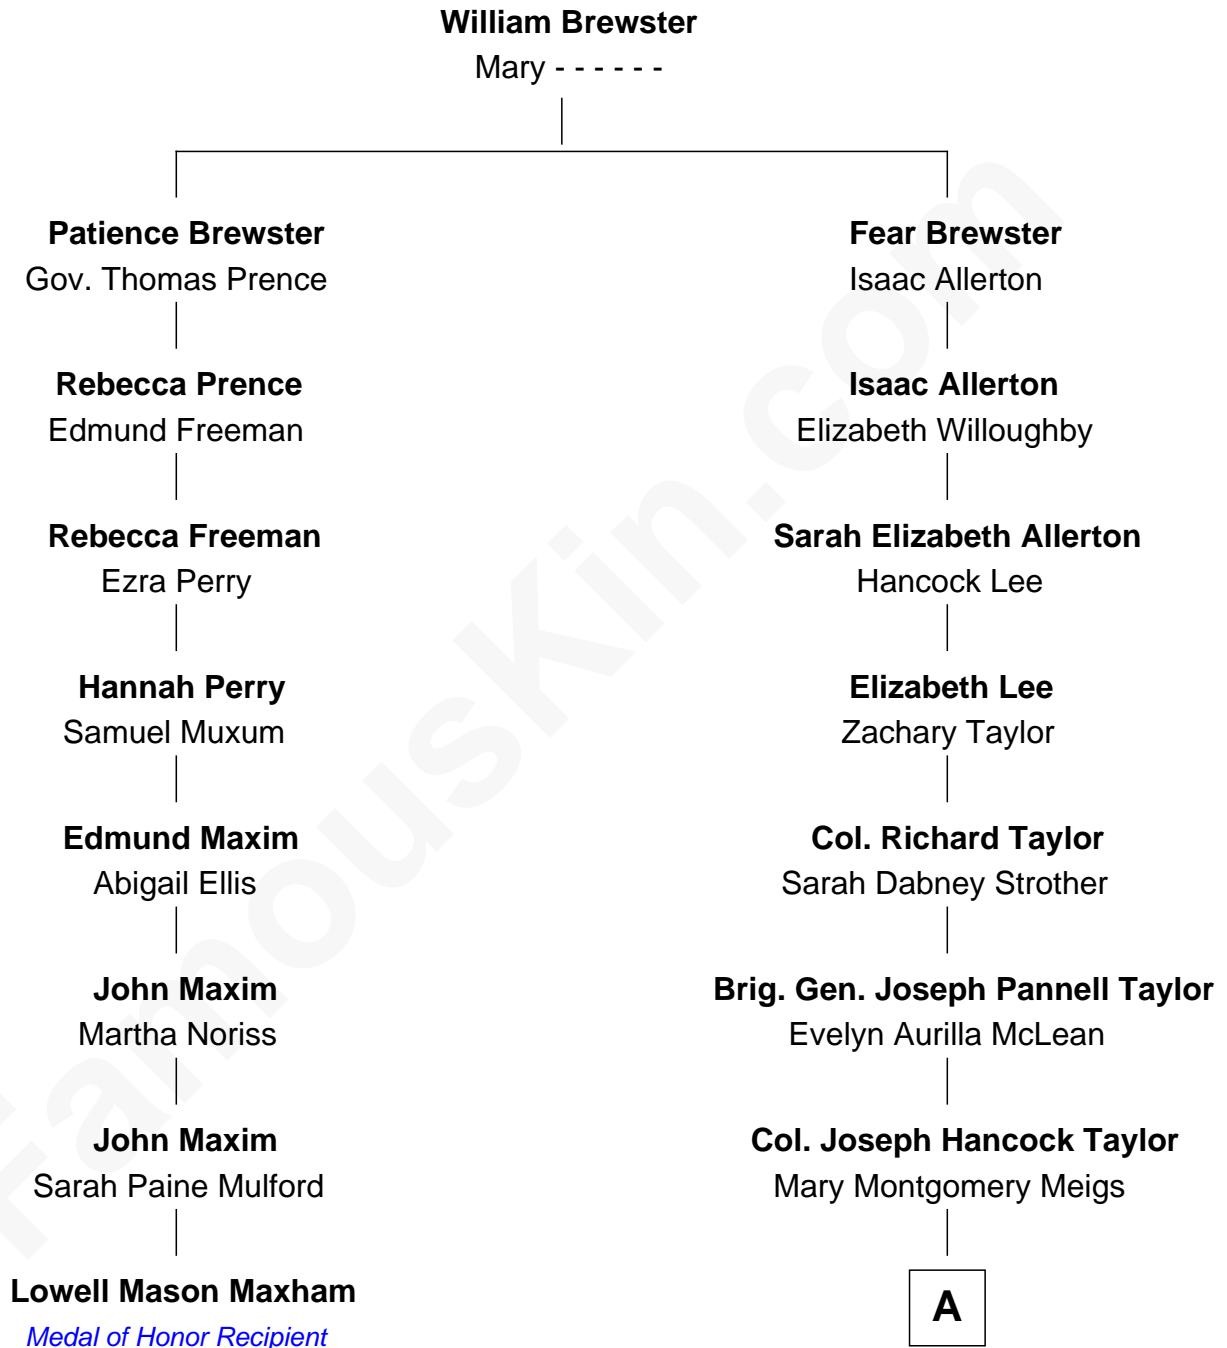

FamousKin.com

Relationship Chart of

Lowell Mason Maxham

Medal of Honor Recipient U. S. Civil War

7th cousin 3 times removed of

Parker Stevenson

TV and Movie Actor

A

—
Evelyn Taylor

Eli Kirk Price

—
Philip Price

Sarah Meade Harrison

—
Sarah Meade Price

Richard Stevenson Parker

—
Parker Stevenson

TV and Movie Actor