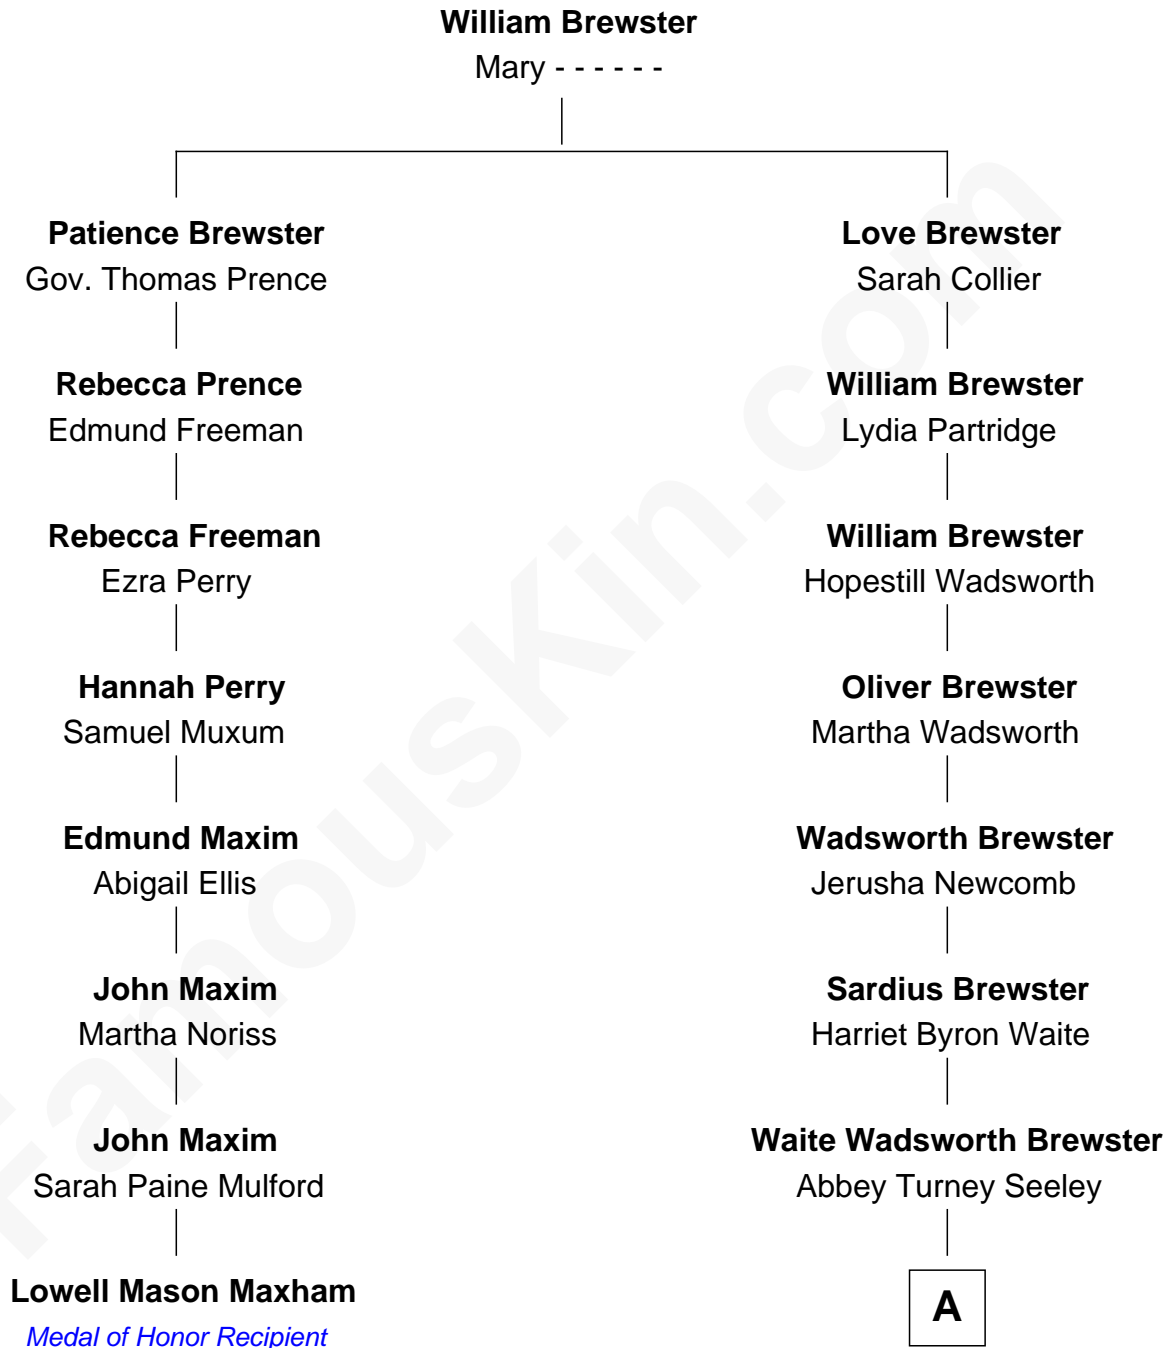

## Relationship Chart of

### Lowell Mason Maxham

*Medal of Honor Recipient U. S. Civil War*

7th cousin 3 times removed of

**Diane Brewster**

*TV and Movie Actress*

**A**

—  
**Arthur Seeley Brewster**

Annie Harriet Byard

—  
**Reginald Raymond Brewster**

Grace Anna Sloane

—  
**Phillip Sloane Brewster**

Geraldine Craddock

—  
**Diane Brewster**

*TV and Movie Actress*

FamousKin.com