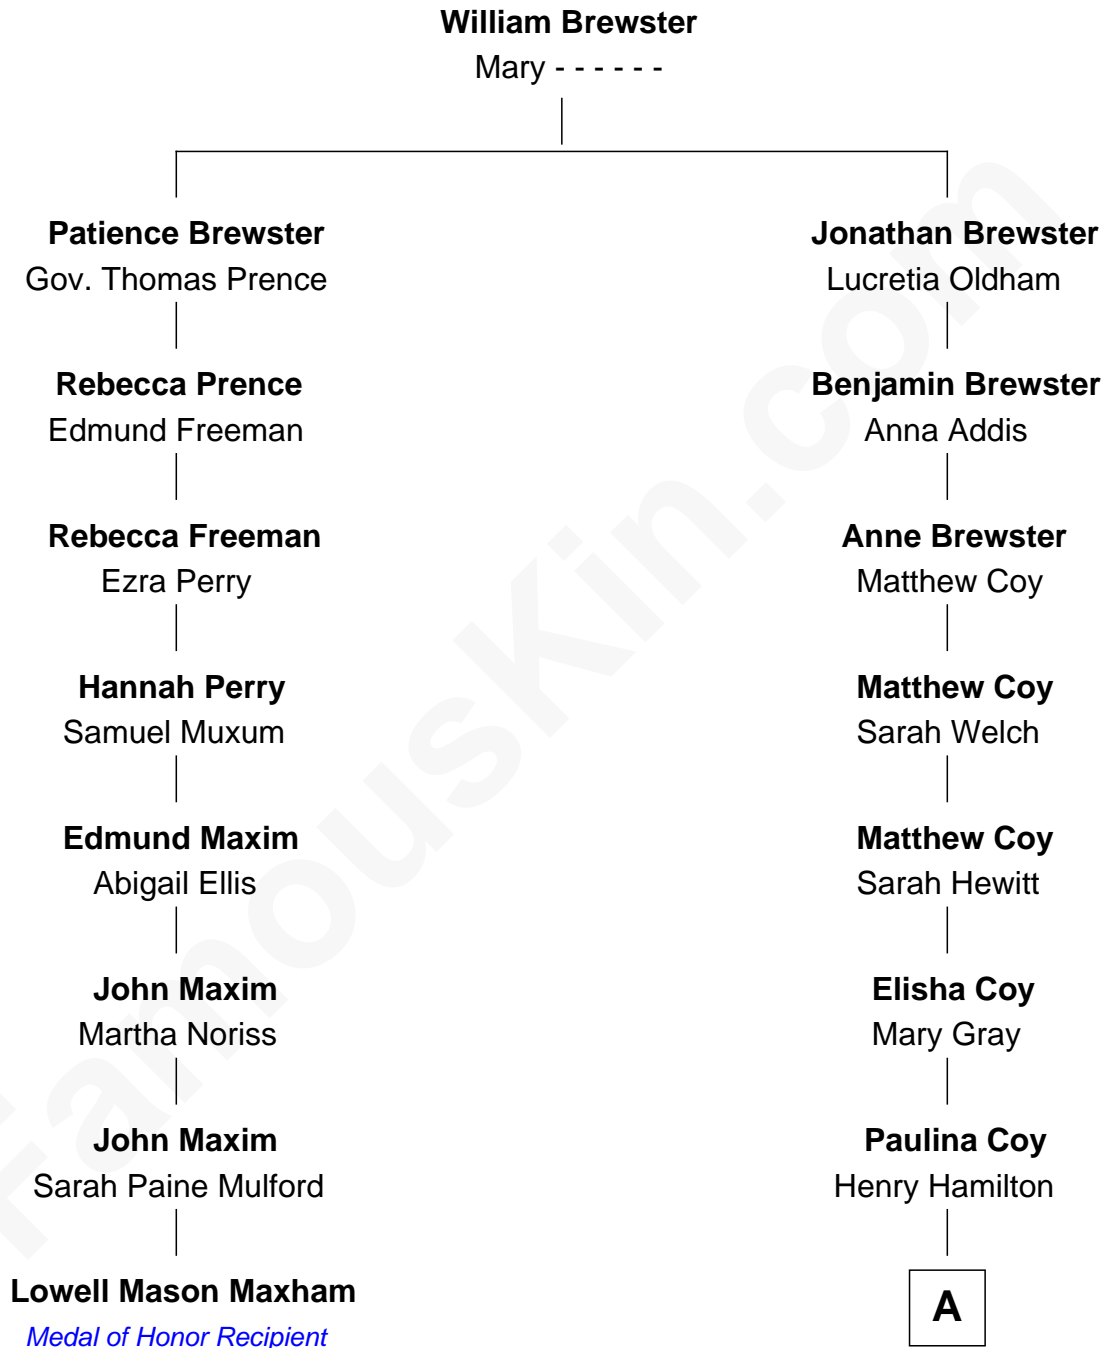

FamousKin.com

Relationship Chart of

Lowell Mason Maxham

Medal of Honor Recipient U. S. Civil War

7th cousin 3 times removed of

William Egan

1st Governor of Alaska

A

Orpha Hamilton

James Strong

Mary Pauline Strong

William Gordon Allen

Cora Allen

William Edward Egan

William Egan

1st Governor of Alaska