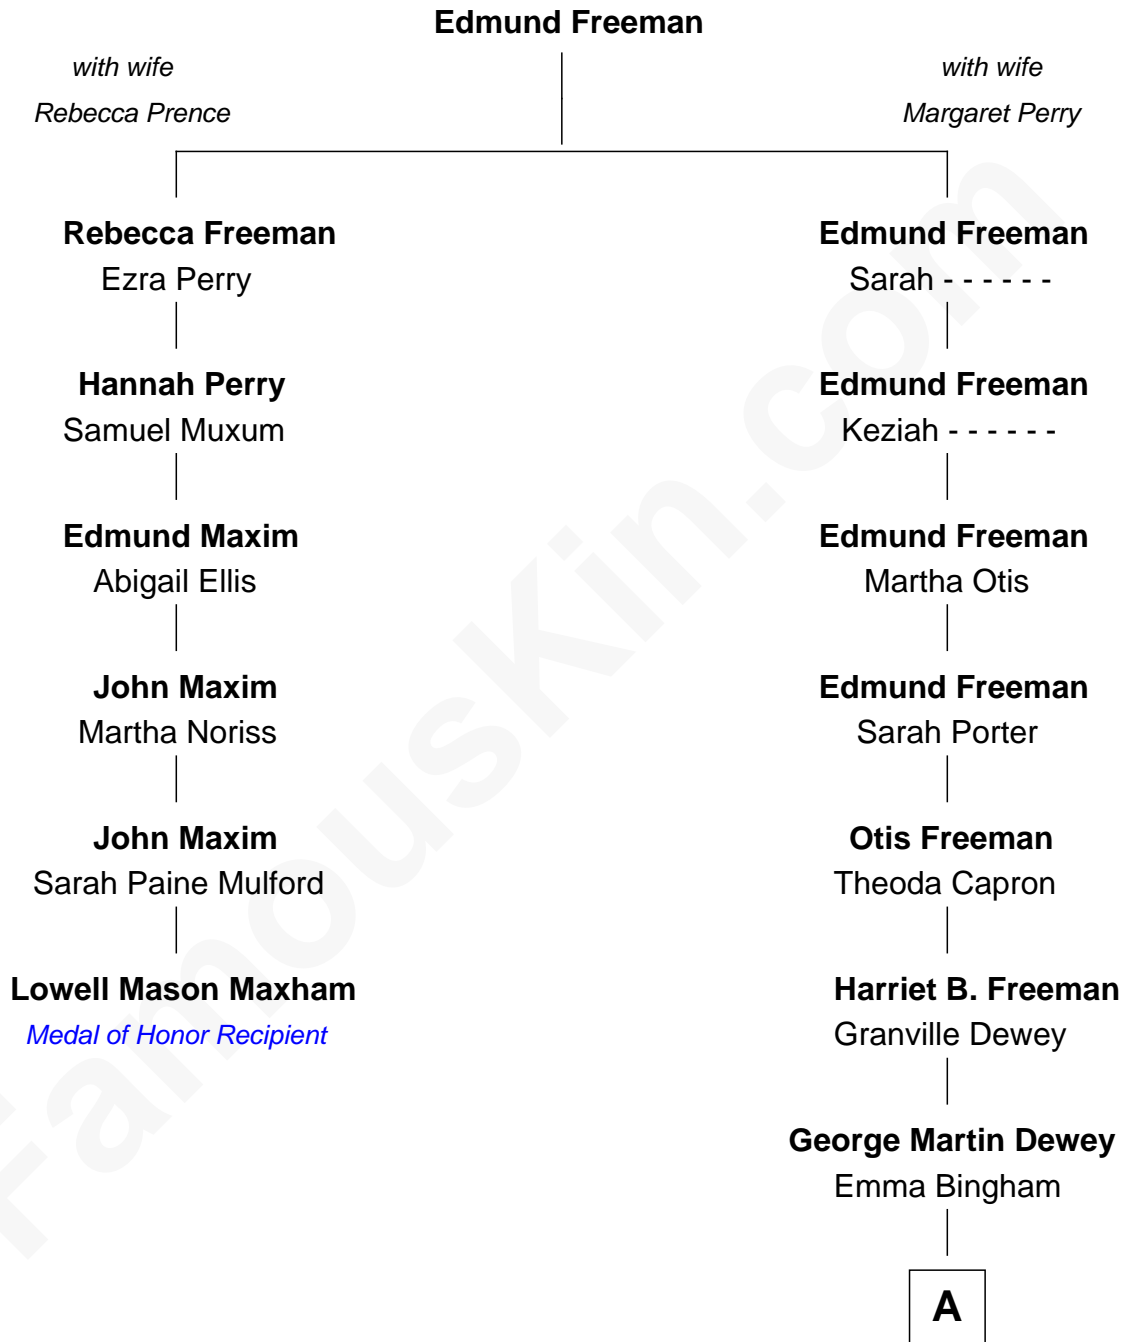

# FamousKin.com

## Relationship Chart of

### Lowell Mason Maxham

*Medal of Honor Recipient U. S. Civil War*

5th cousin 3 times removed of

**Thomas Edmund Dewey**  
*47th Governor of New York*

**A**

George Martin Dewey

Annie L. Thomas

Thomas Edmund Dewey