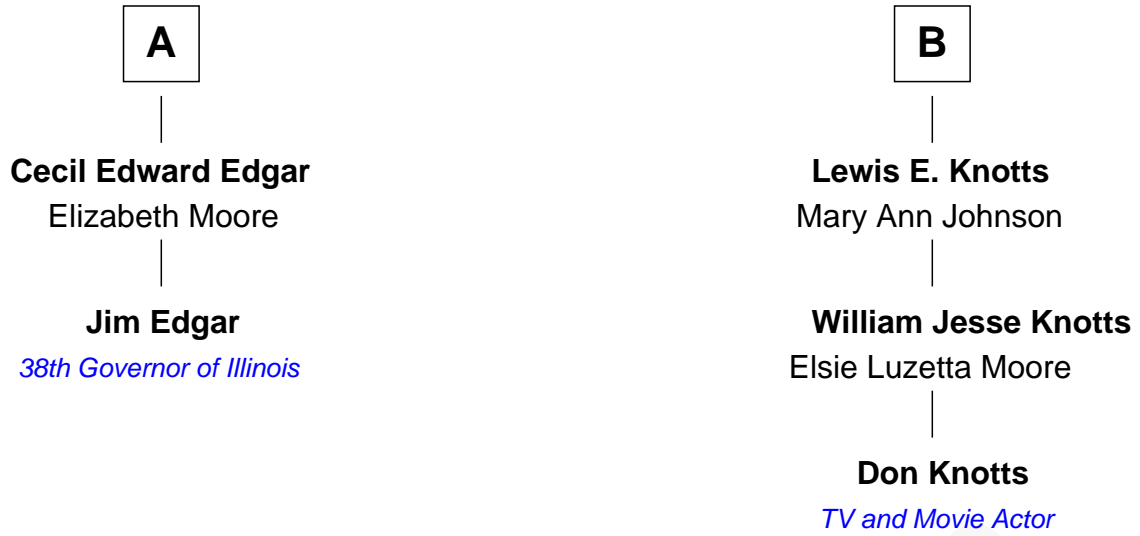

# FamousKin.com Relationship Chart of

**Jim Edgar**

*38th Governor of Illinois*

8th cousin 1 time removed of

**Don Knotts**

*TV and Movie Actor*

**Nicholas Bonham**

Hannah Fuller

**Minnie Alice Black**  
James Rue Edgar

**A**

**Hannah Bonham**  
Daniel Lippington

**Dorothy Lippington**  
Thomas South

**Joseph South**  
-----

**Joseph South**  
Sarah -----

*Probable*

**Benjamin South**  
Elizabeth Slack

**Enoch South**  
Ruth Gregg

**Ruth South**  
William Knotts

**B**

FamousKin.com