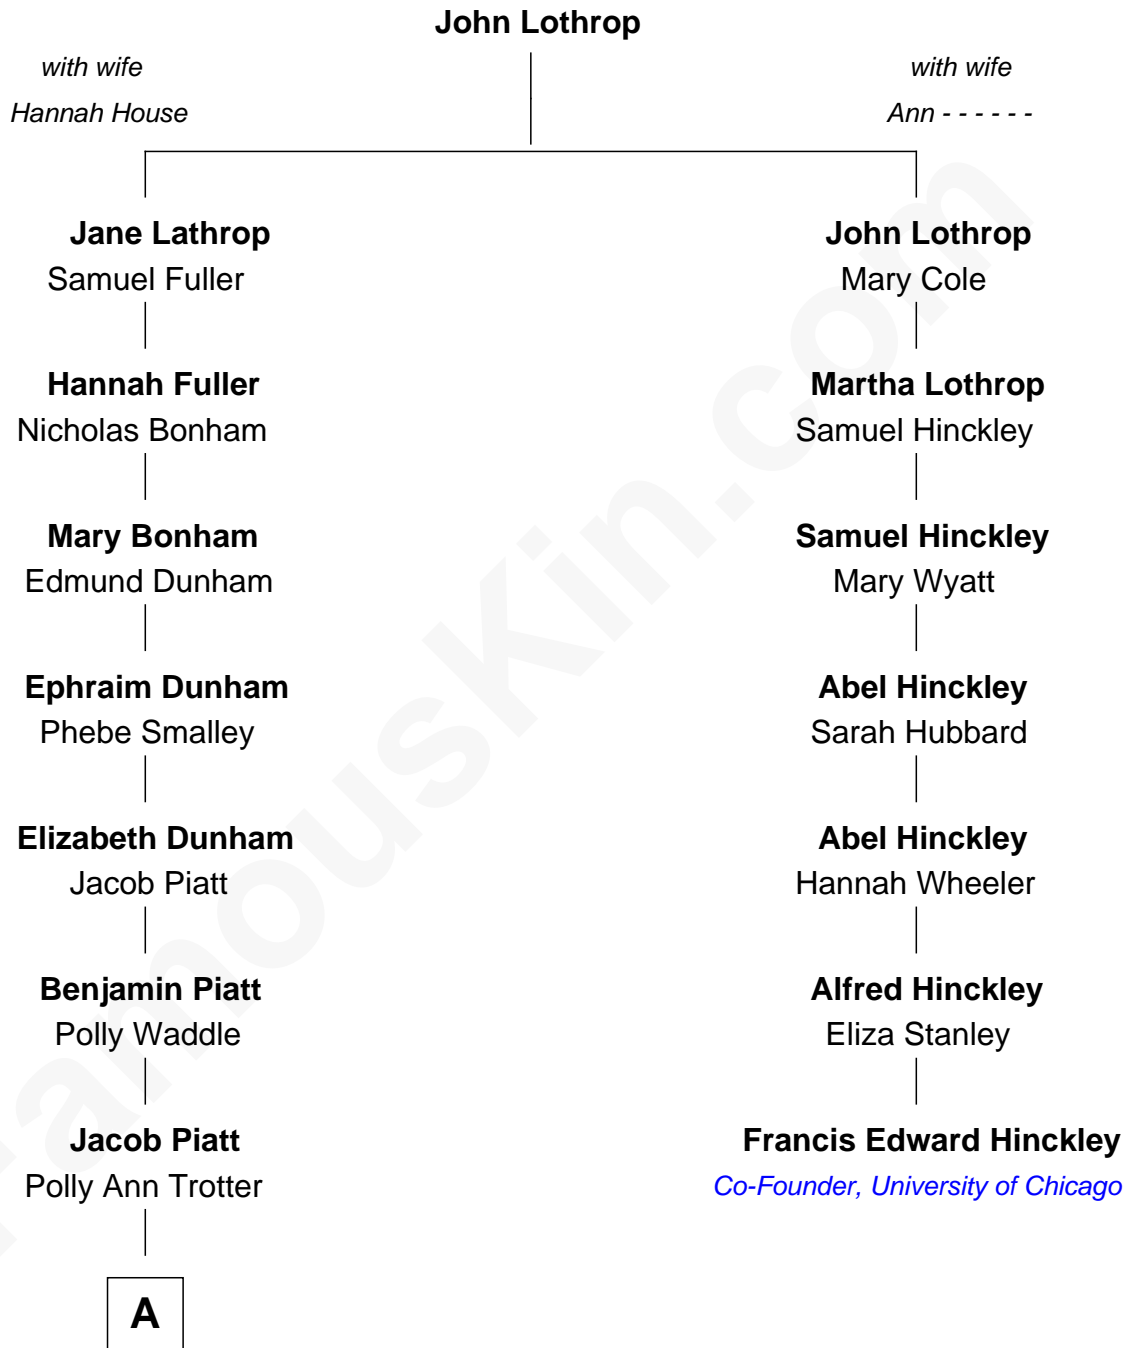

# FamousKin.com Relationship Chart of

**Jim Edgar**

*38th Governor of Illinois*

6th cousin 4 times removed of

**Francis Edward Hinckley**

*Co-Founder, University of Chicago*

University of Chicago

**A**

—  
**Alice Eliza Piatt**

John W. Black

—  
**Minnie Alice Black**

James Rue Edgar

—  
**Cecil Edward Edgar**

Elizabeth Moore

—  
**Jim Edgar**

*38th Governor of Illinois*